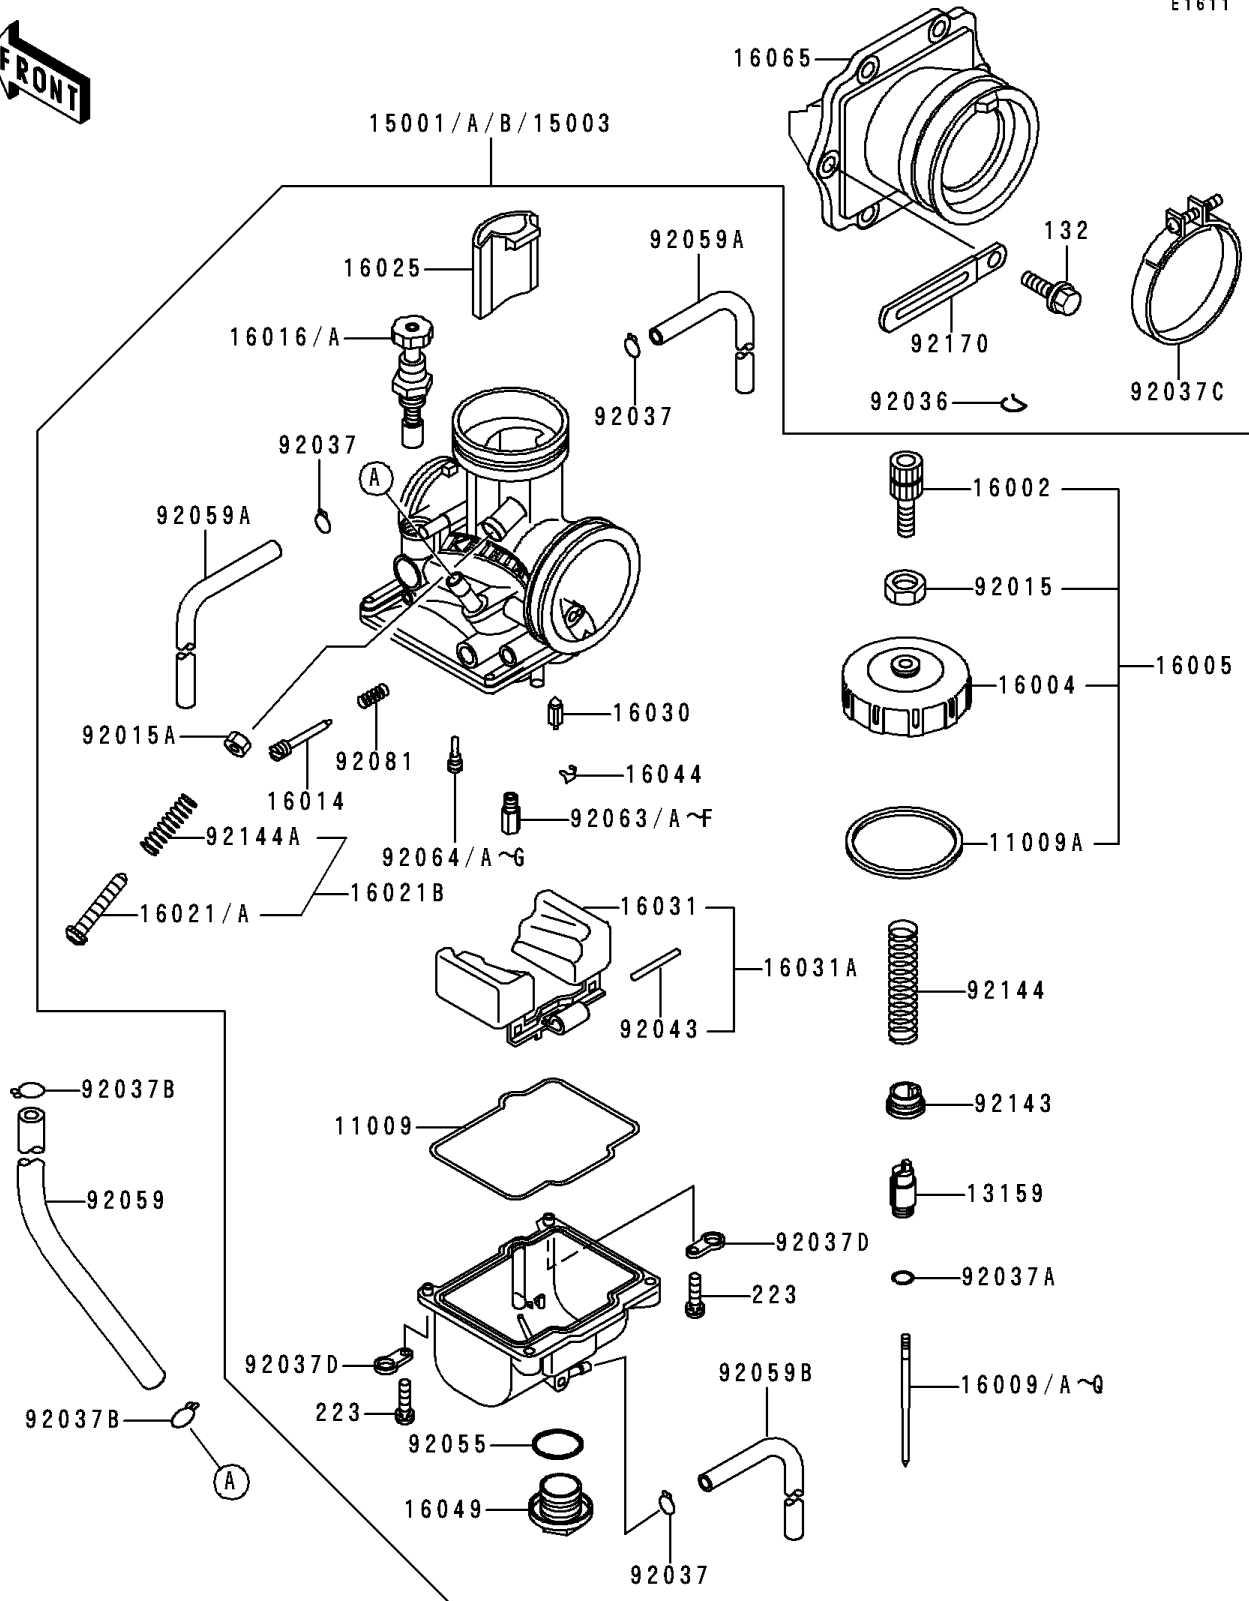

1994 KX500

PARTS DIAGRAM

Carburetor

E1611

1994 KX500

PARTS LIST

Carburetor

Kawasaki

Let the Good Times Roll®

ITEM NAME

PART NUMBER

QUANTITY
