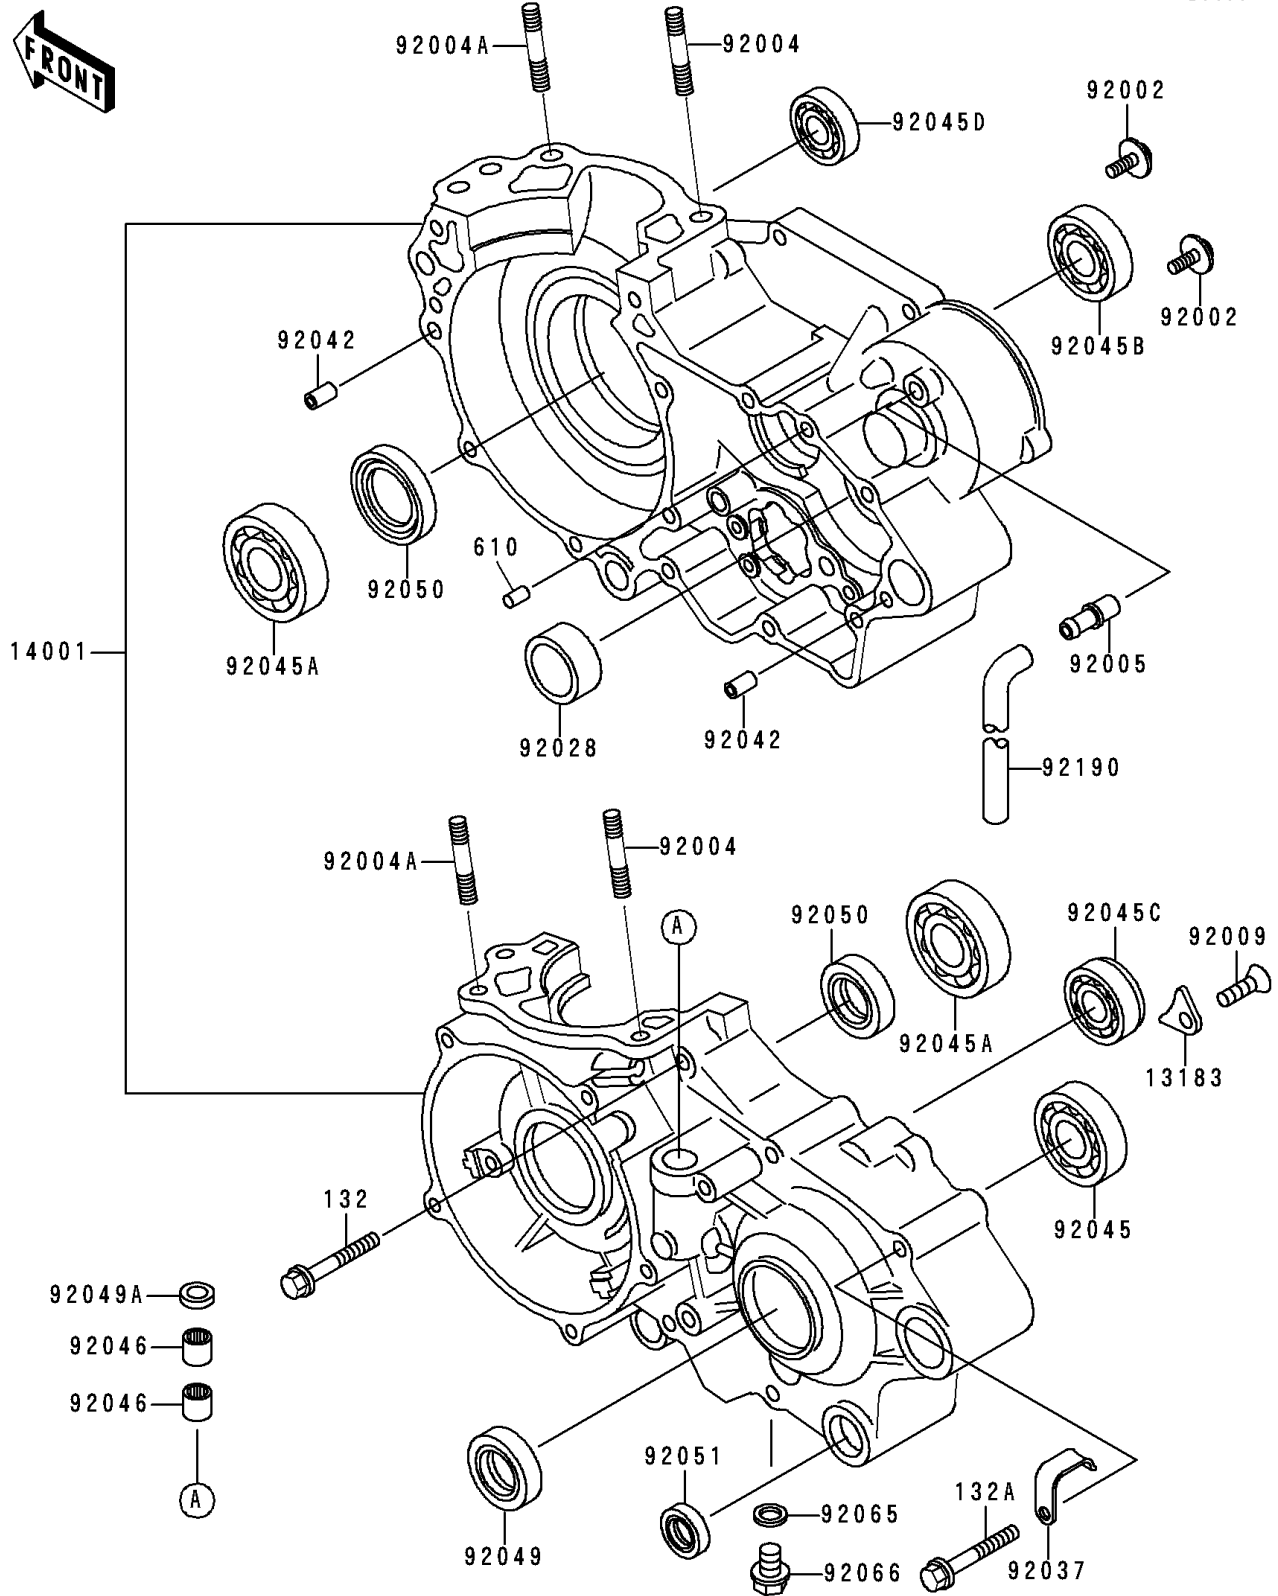

1994 KX500

PARTS DIAGRAM

Crankcase

Kawasaki

Let the Good Times Roll®

E1411

1994 KX500

PARTS LIST

Crankcase

ITEM NAME

PART NUMBER

QUANTITY
