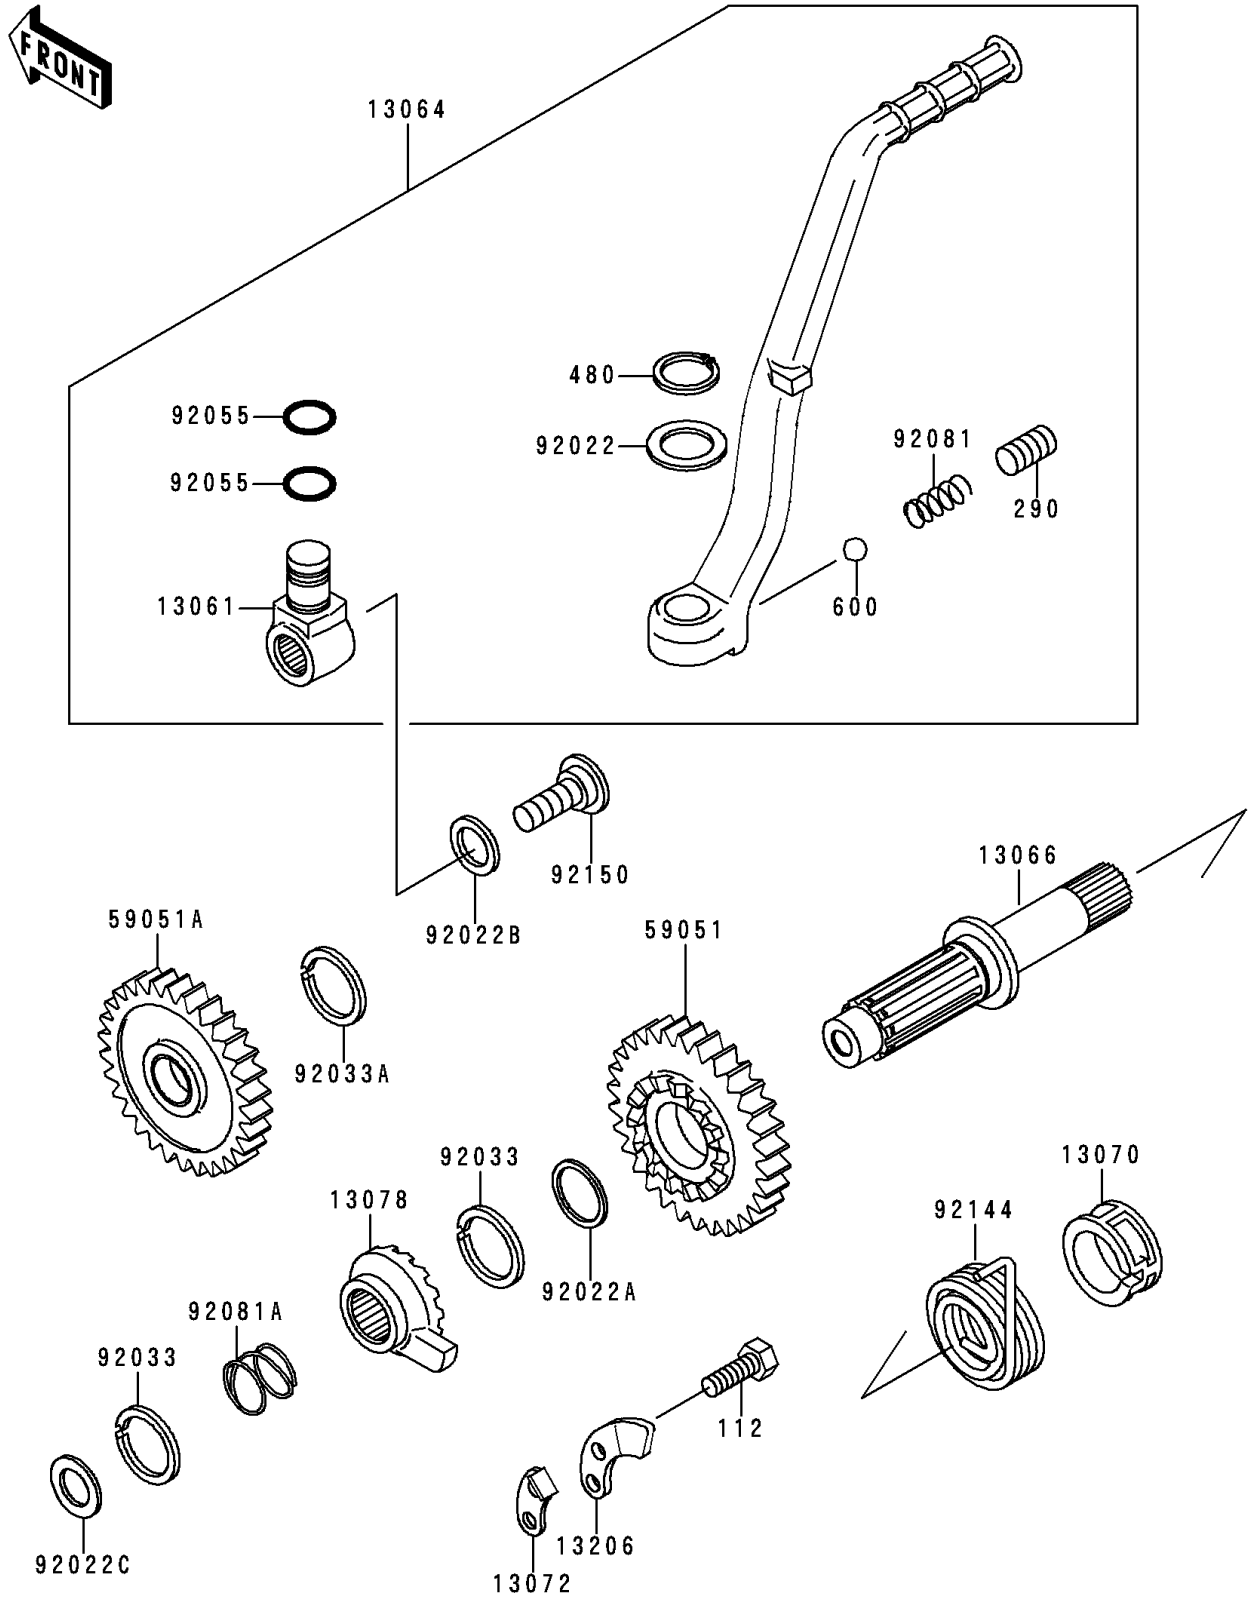

1994 KX500

PARTS DIAGRAM

Kickstarter Mechanism

E1340

1994 KX500

PARTS LIST

Kickstarter Mechanism

Kawasaki

Let the Good Times Roll®

ITEM NAME

PART NUMBER

QUANTITY
