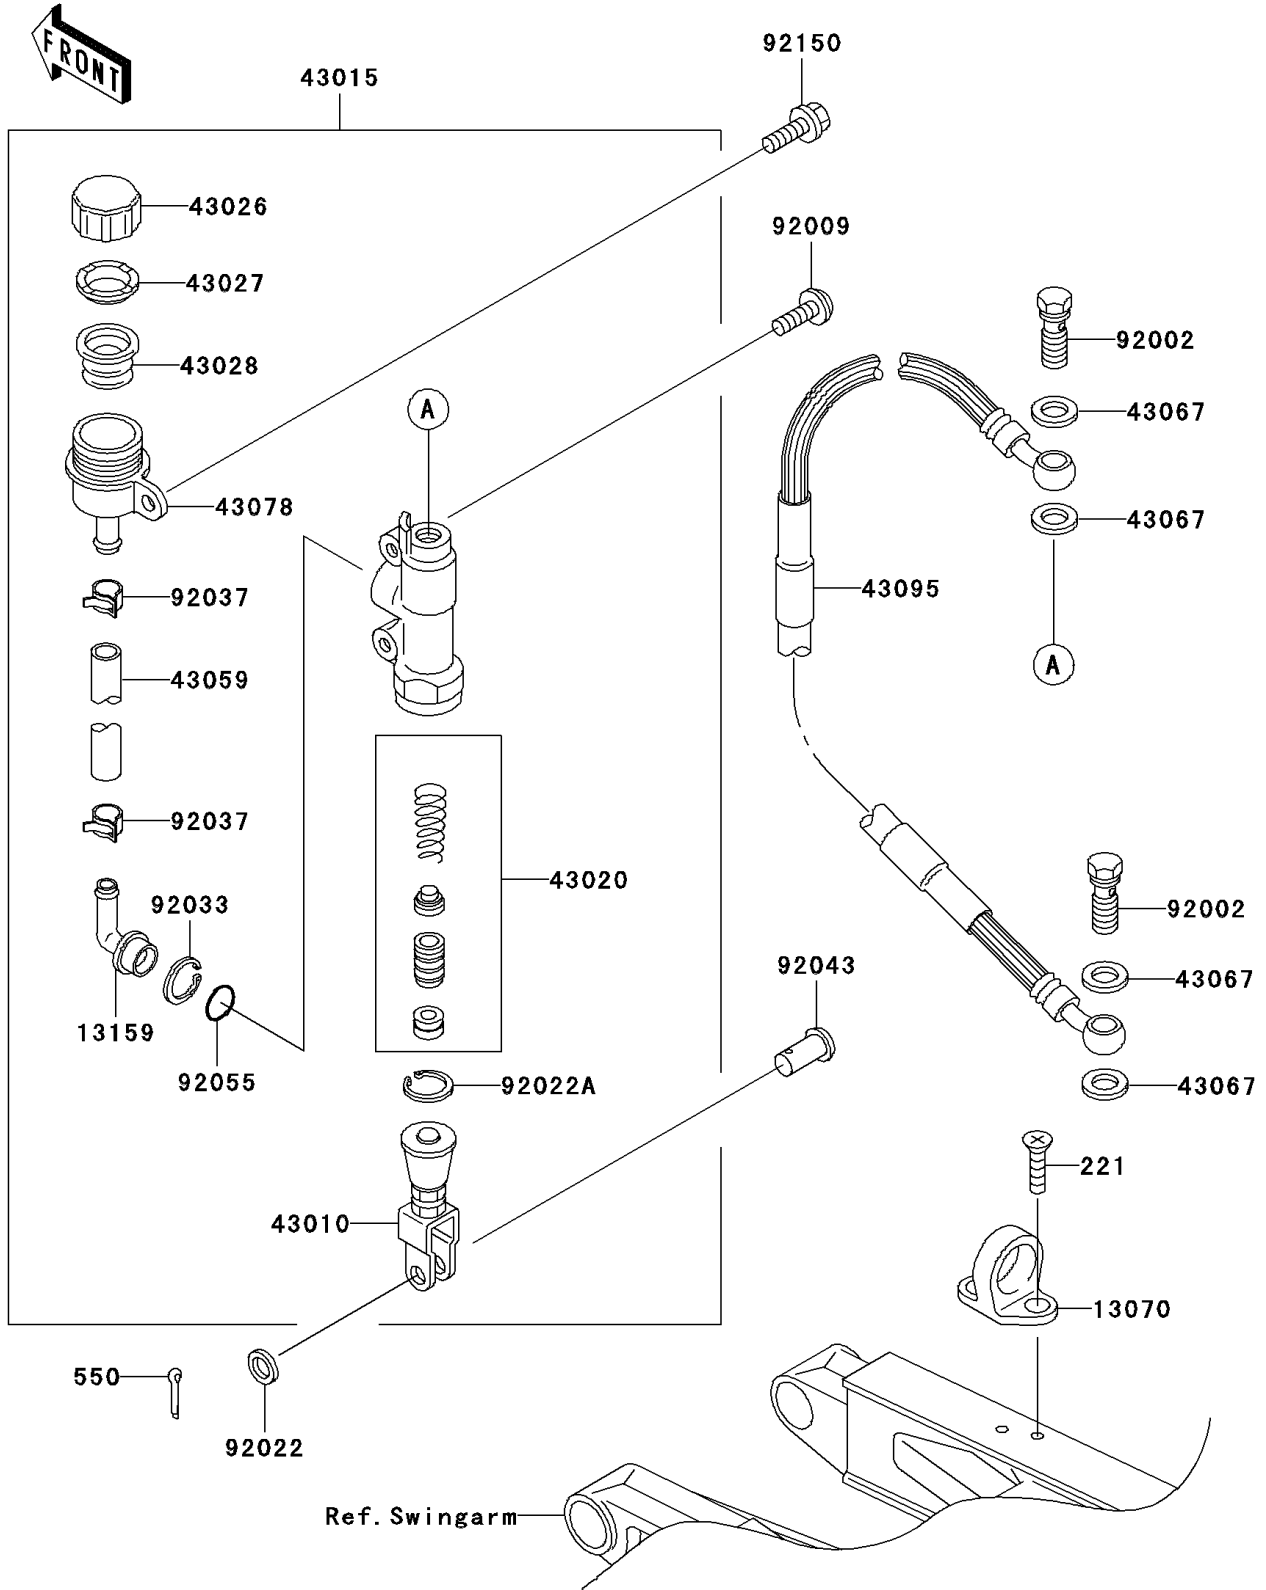

2004 KX500

PARTS DIAGRAM

Rear Master Cylinder

F2293

2004 KX500

PARTS LIST

Rear Master Cylinder

ITEM NAME

PART NUMBER

QUANTITY
