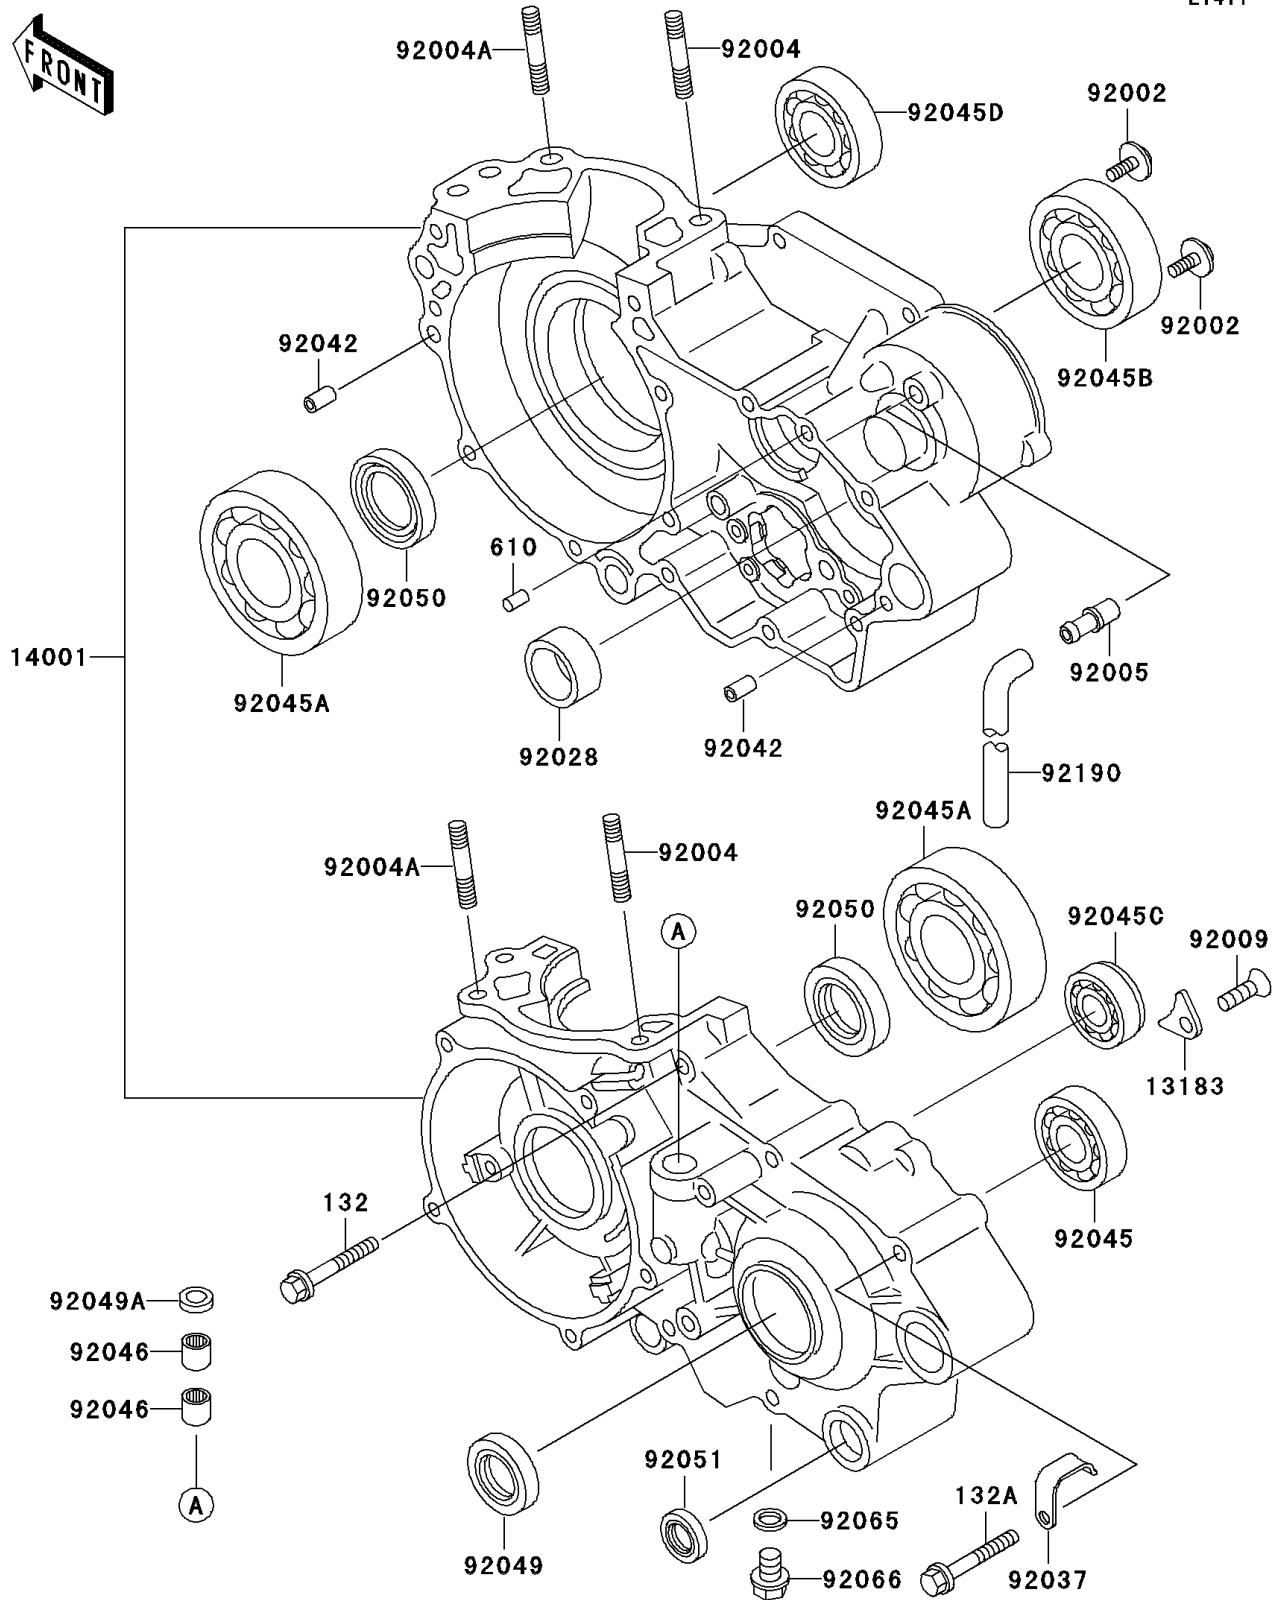

2004 KX500

PARTS DIAGRAM

Crankcase

E1411

2004 KX500

PARTS LIST

Crankcase

Kawasaki

Let the Good Times Roll®

ITEM NAME

PART NUMBER

QUANTITY
