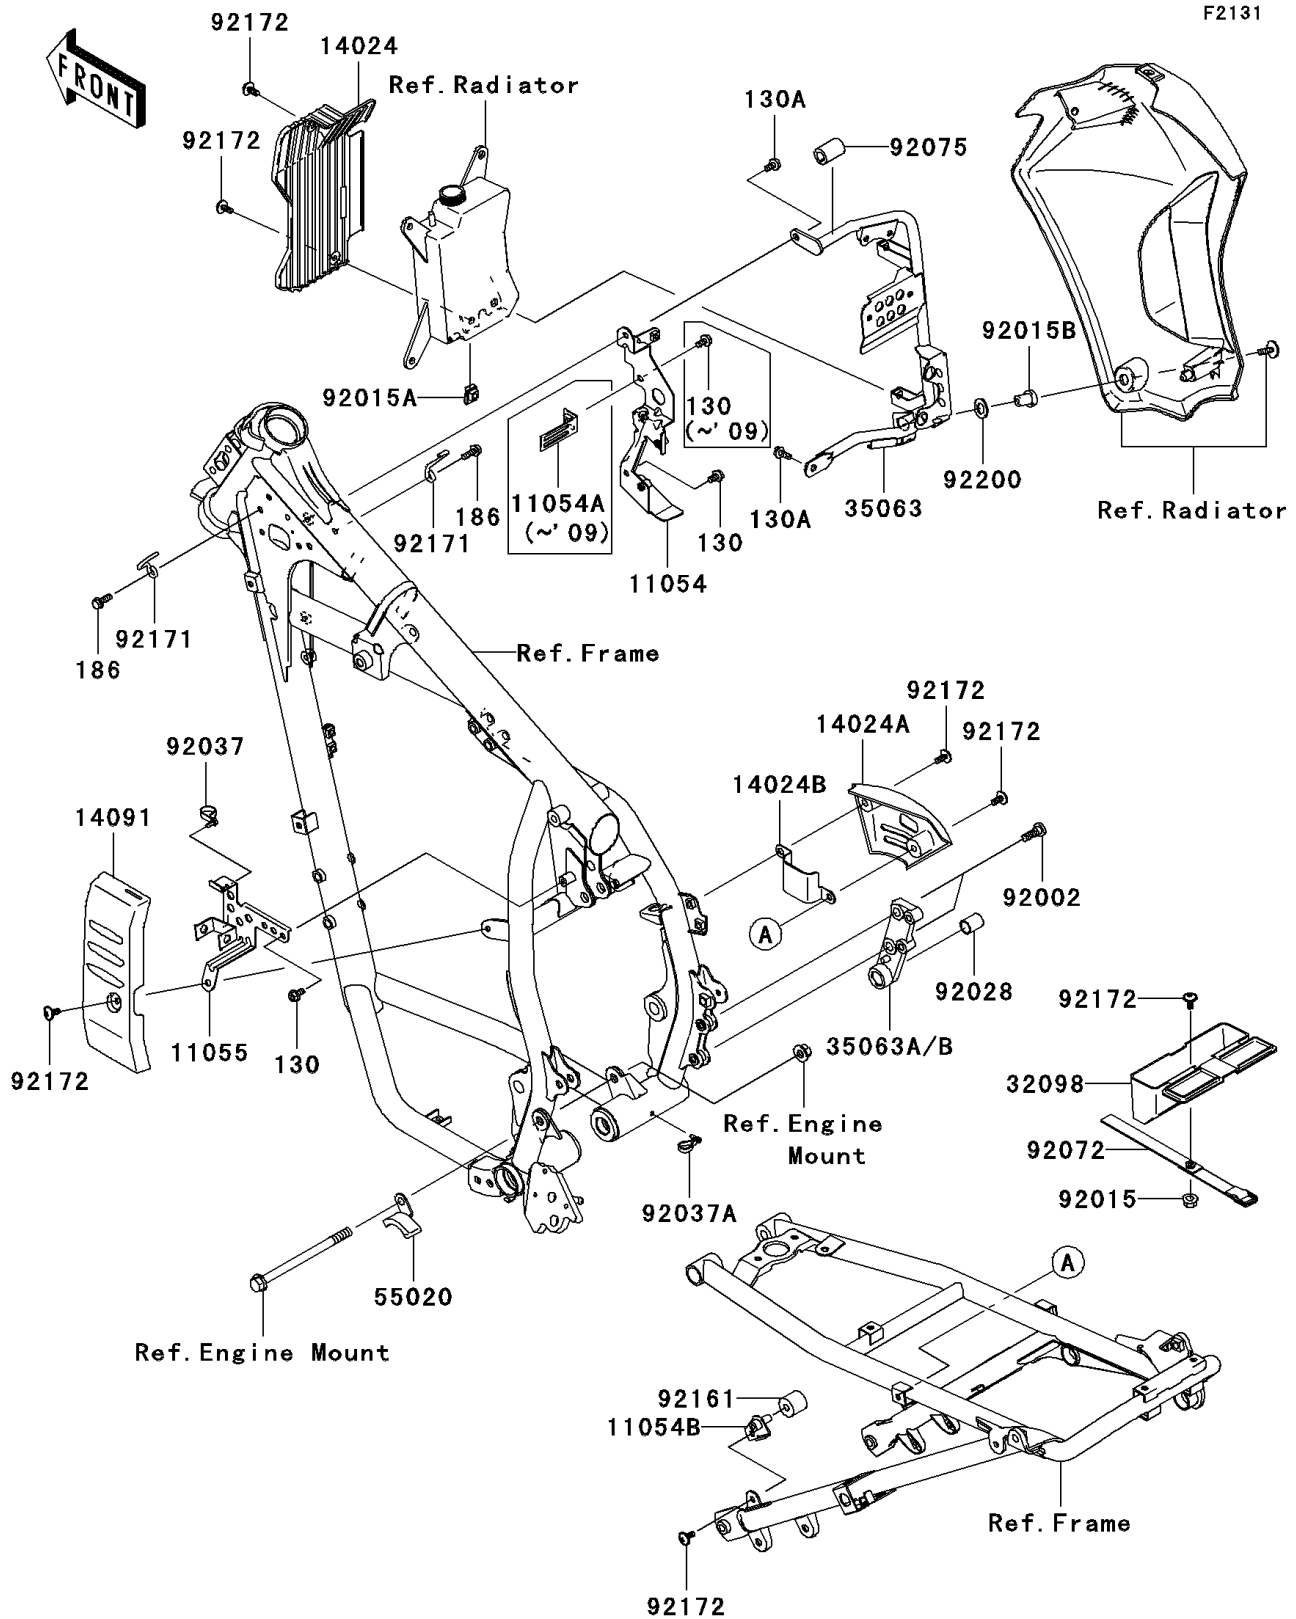

2010 KLR™ 650

PARTS DIAGRAM

Frame Fittings

2010 KLR™ 650

PARTS LIST

Frame Fittings

ITEM NAME

PART NUMBER

QUANTITY
