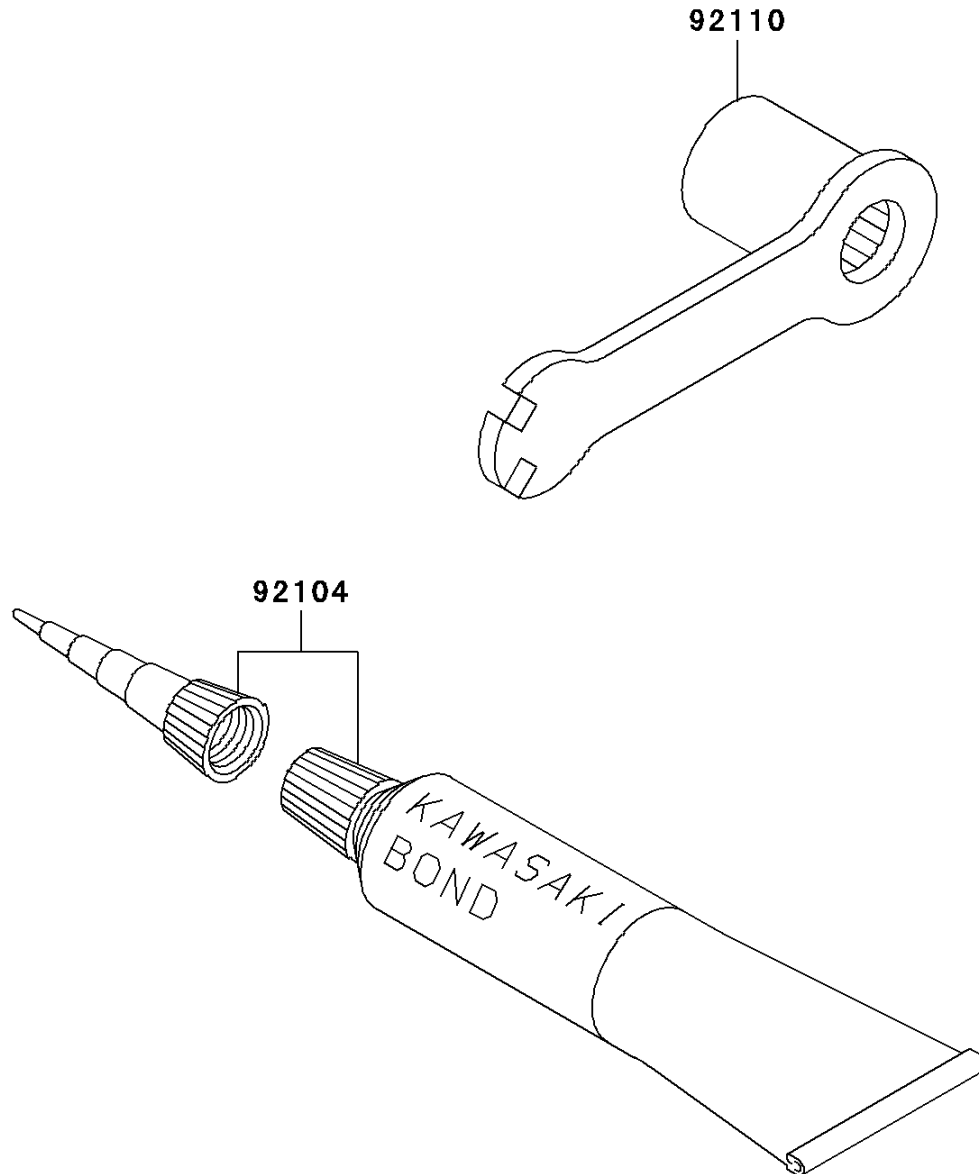

2001 KX500

PARTS DIAGRAM

Owner's Tools

F2810

2001 KX500

PARTS LIST

Owner's Tools

Kawasaki

Let the Good Times Roll®

ITEM NAME

PART NUMBER

QUANTITY
