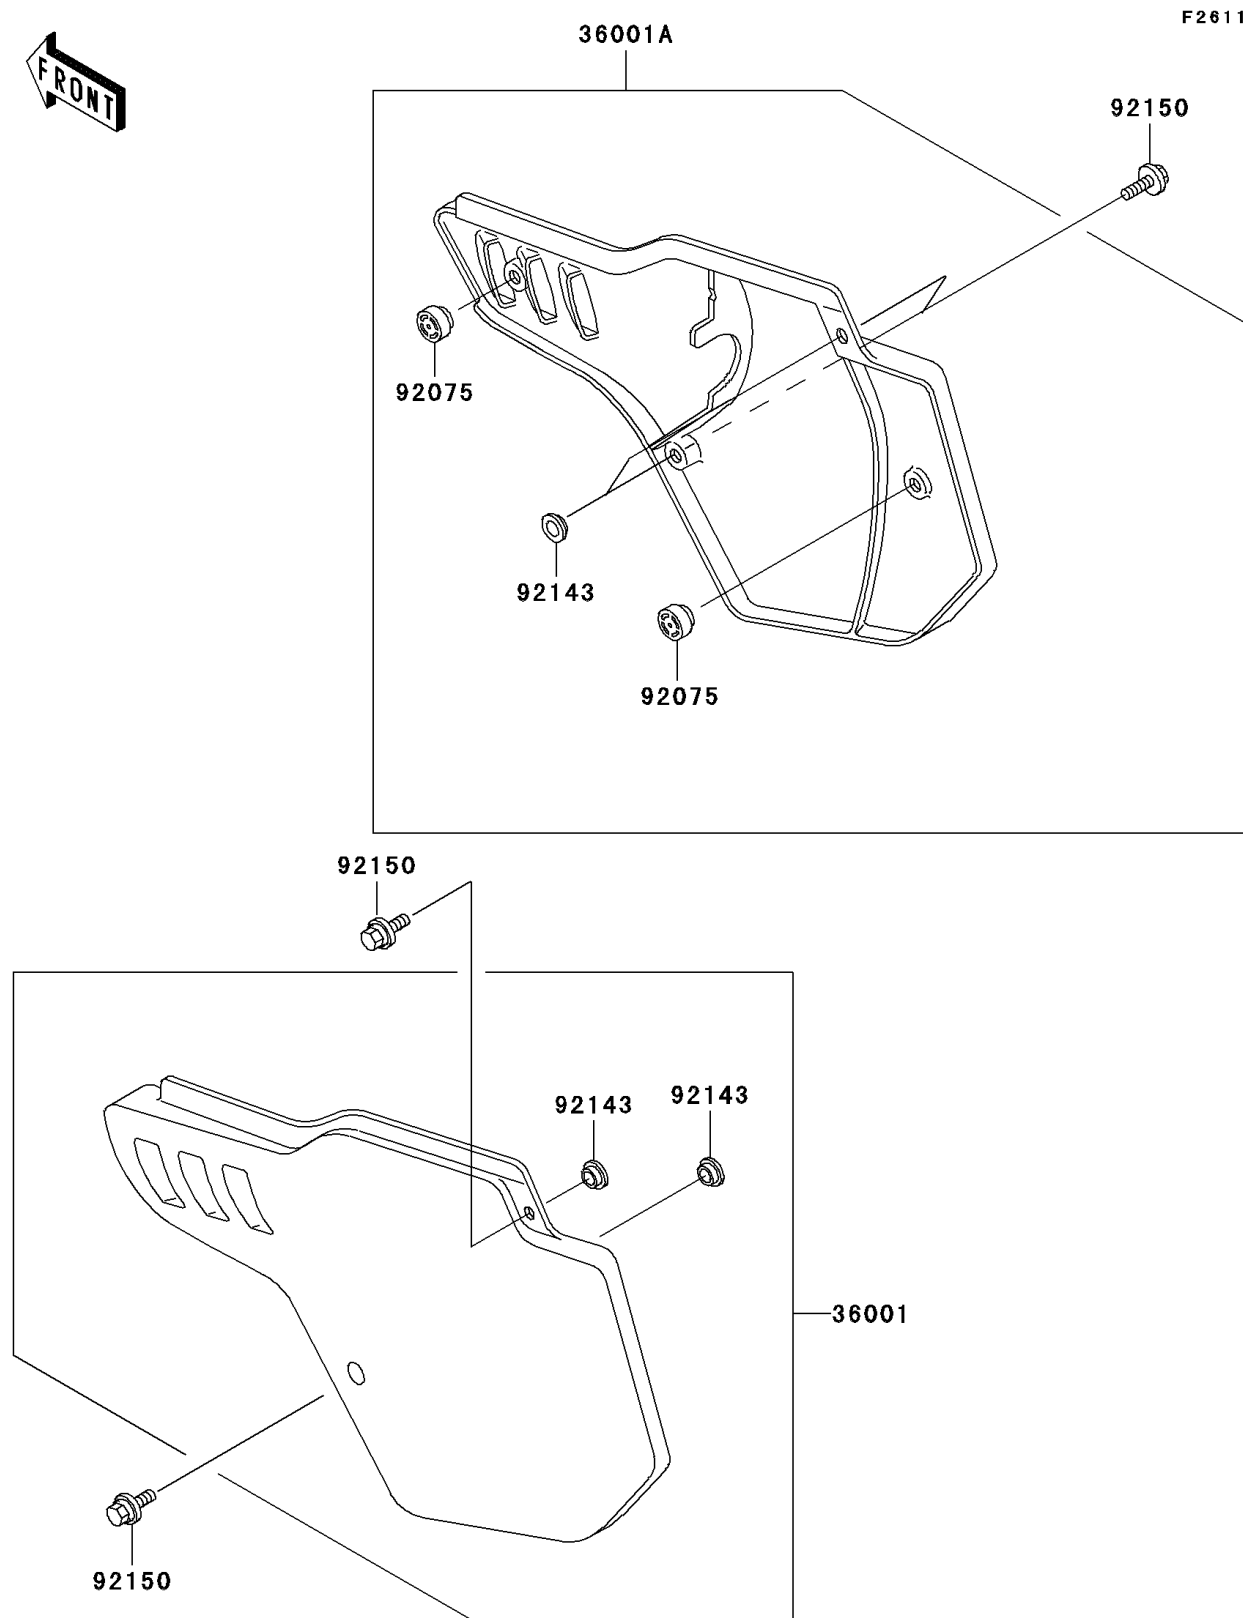

2000 KX500

PARTS DIAGRAM

Side Covers

Kawasaki

Let the Good Times Roll®

2000 KX500

PARTS LIST

Side Covers

Kawasaki

Let the Good Times Roll®

ITEM NAME

PART NUMBER

QUANTITY
