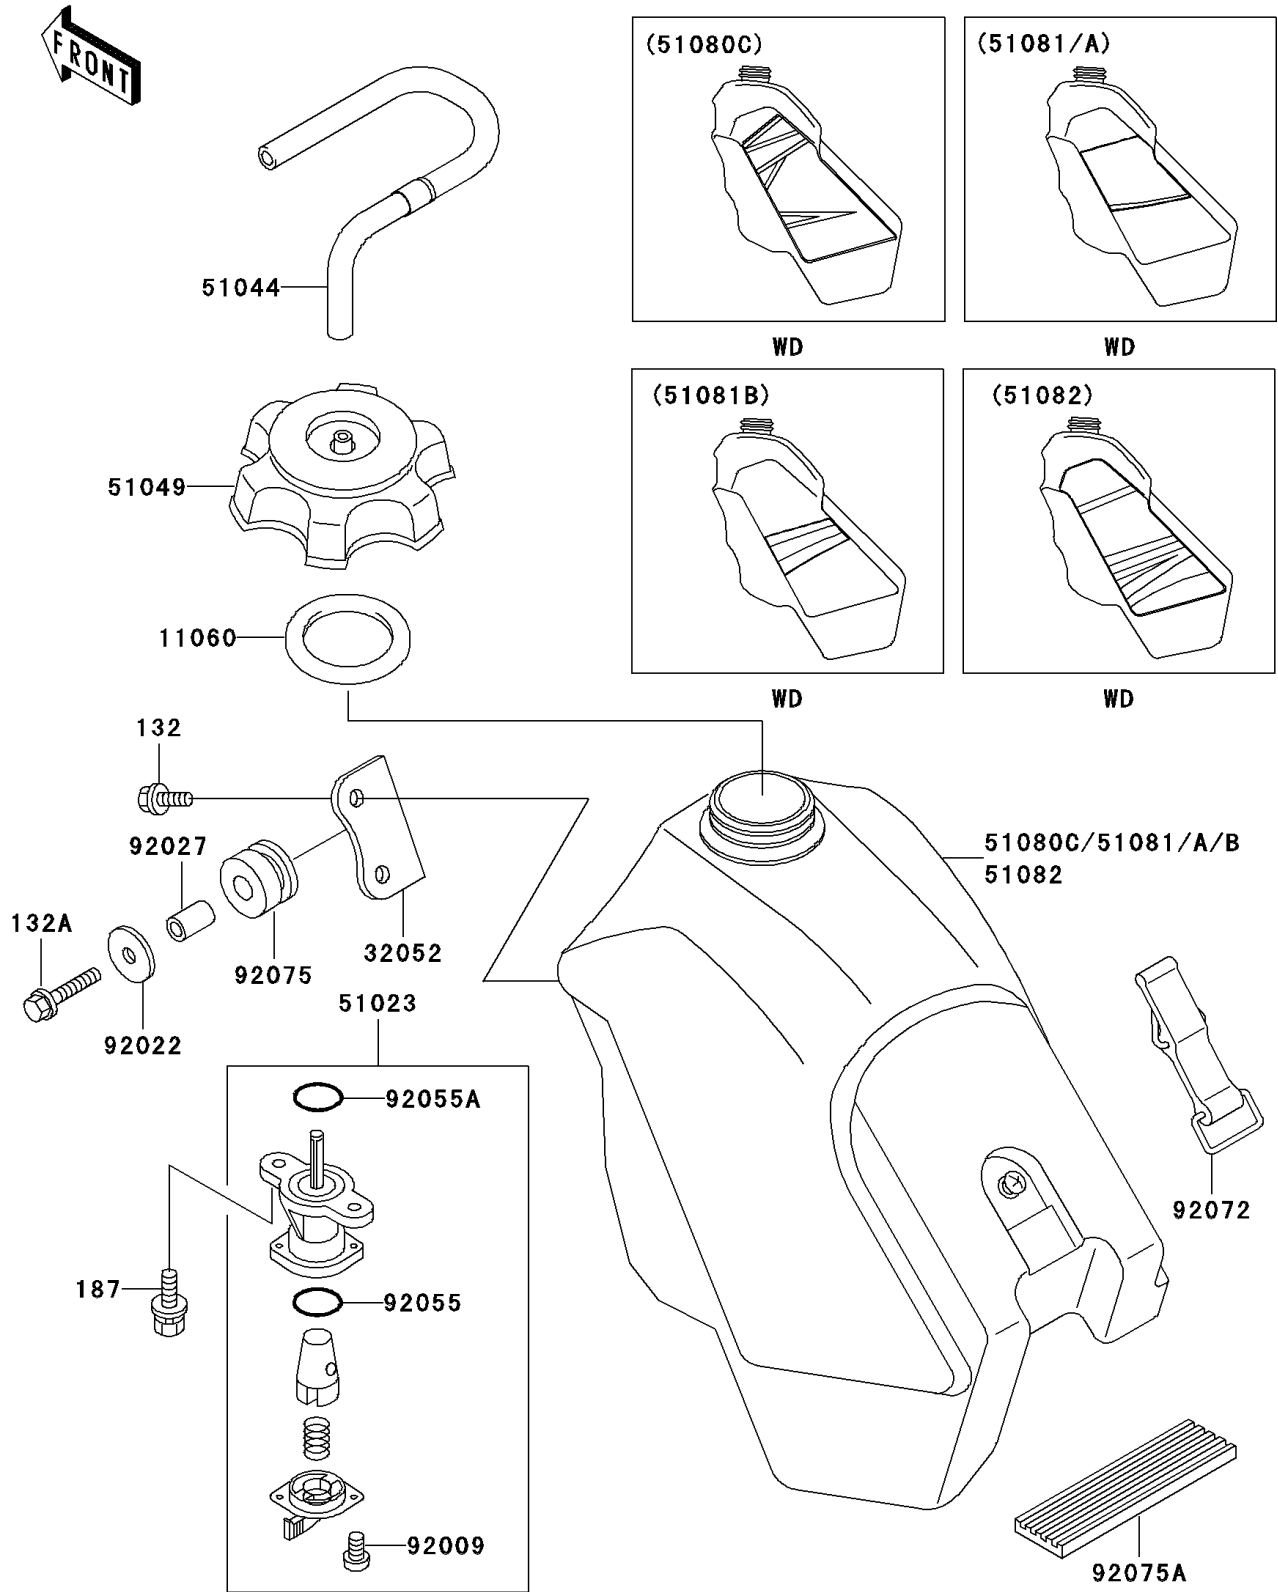

2001 KX500

PARTS DIAGRAM

Fuel Tank

F2410

2001 KX500

PARTS LIST

Fuel Tank

ITEM NAME

PART NUMBER

QUANTITY
