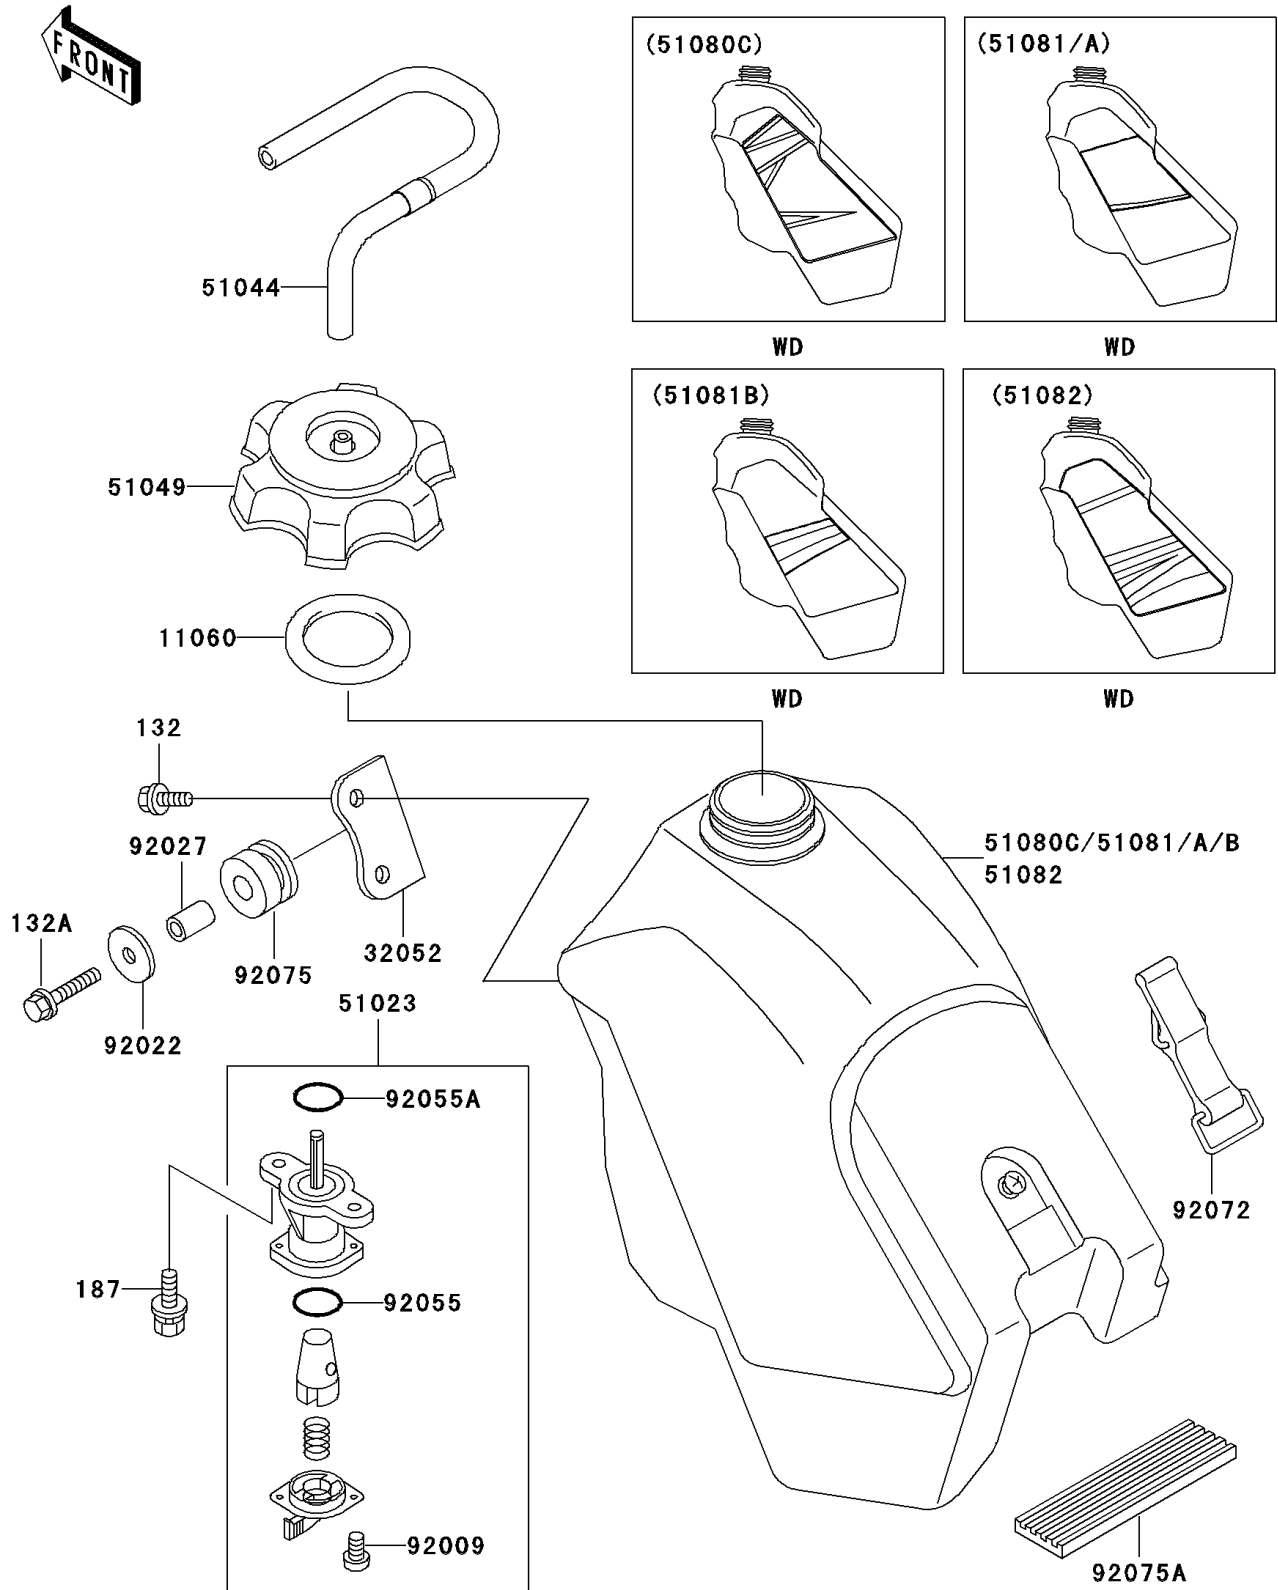

1998 KX500

PARTS DIAGRAM

Fuel Tank

F2410

1998 KX500

PARTS LIST

Fuel Tank

ITEM NAME

PART NUMBER

QUANTITY
