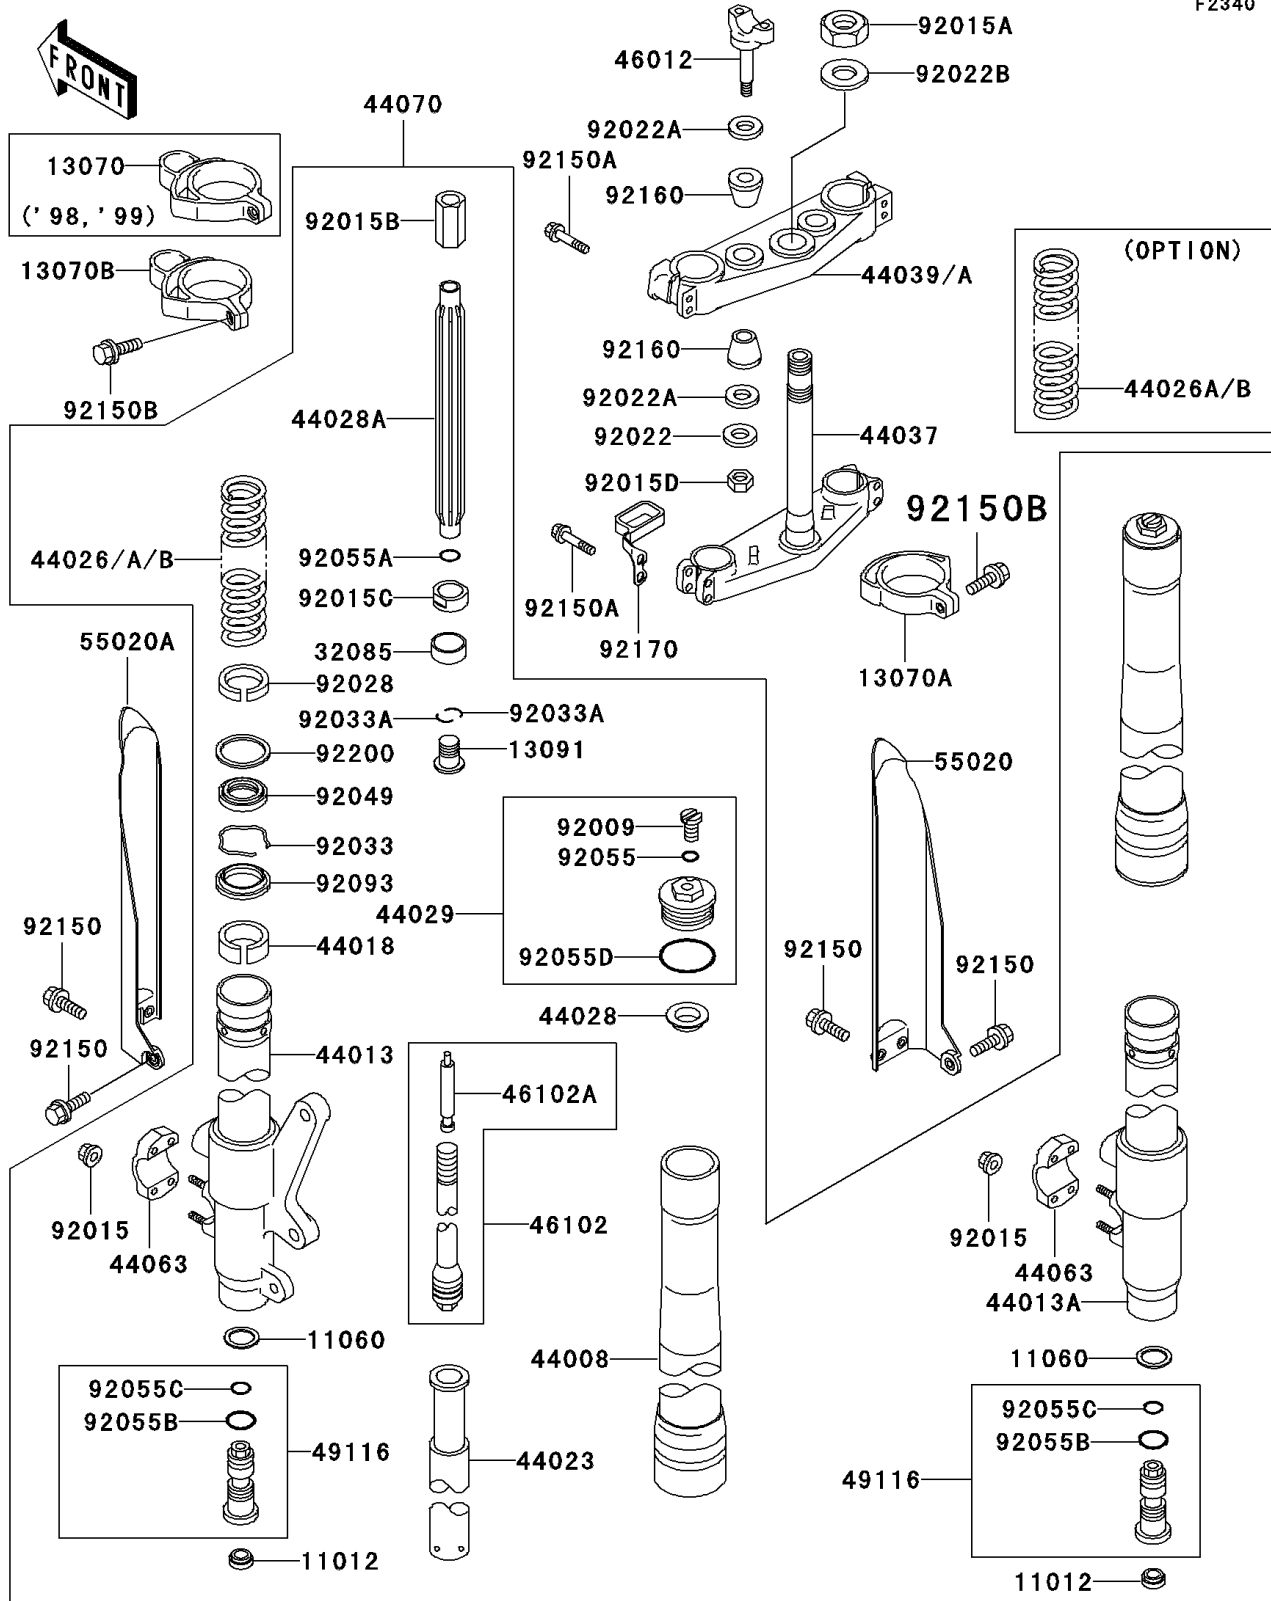

1999 KX500

PARTS DIAGRAM

Front Fork

F2340

1999 KX500

PARTS LIST

Front Fork

ITEM NAME

PART NUMBER

QUANTITY
