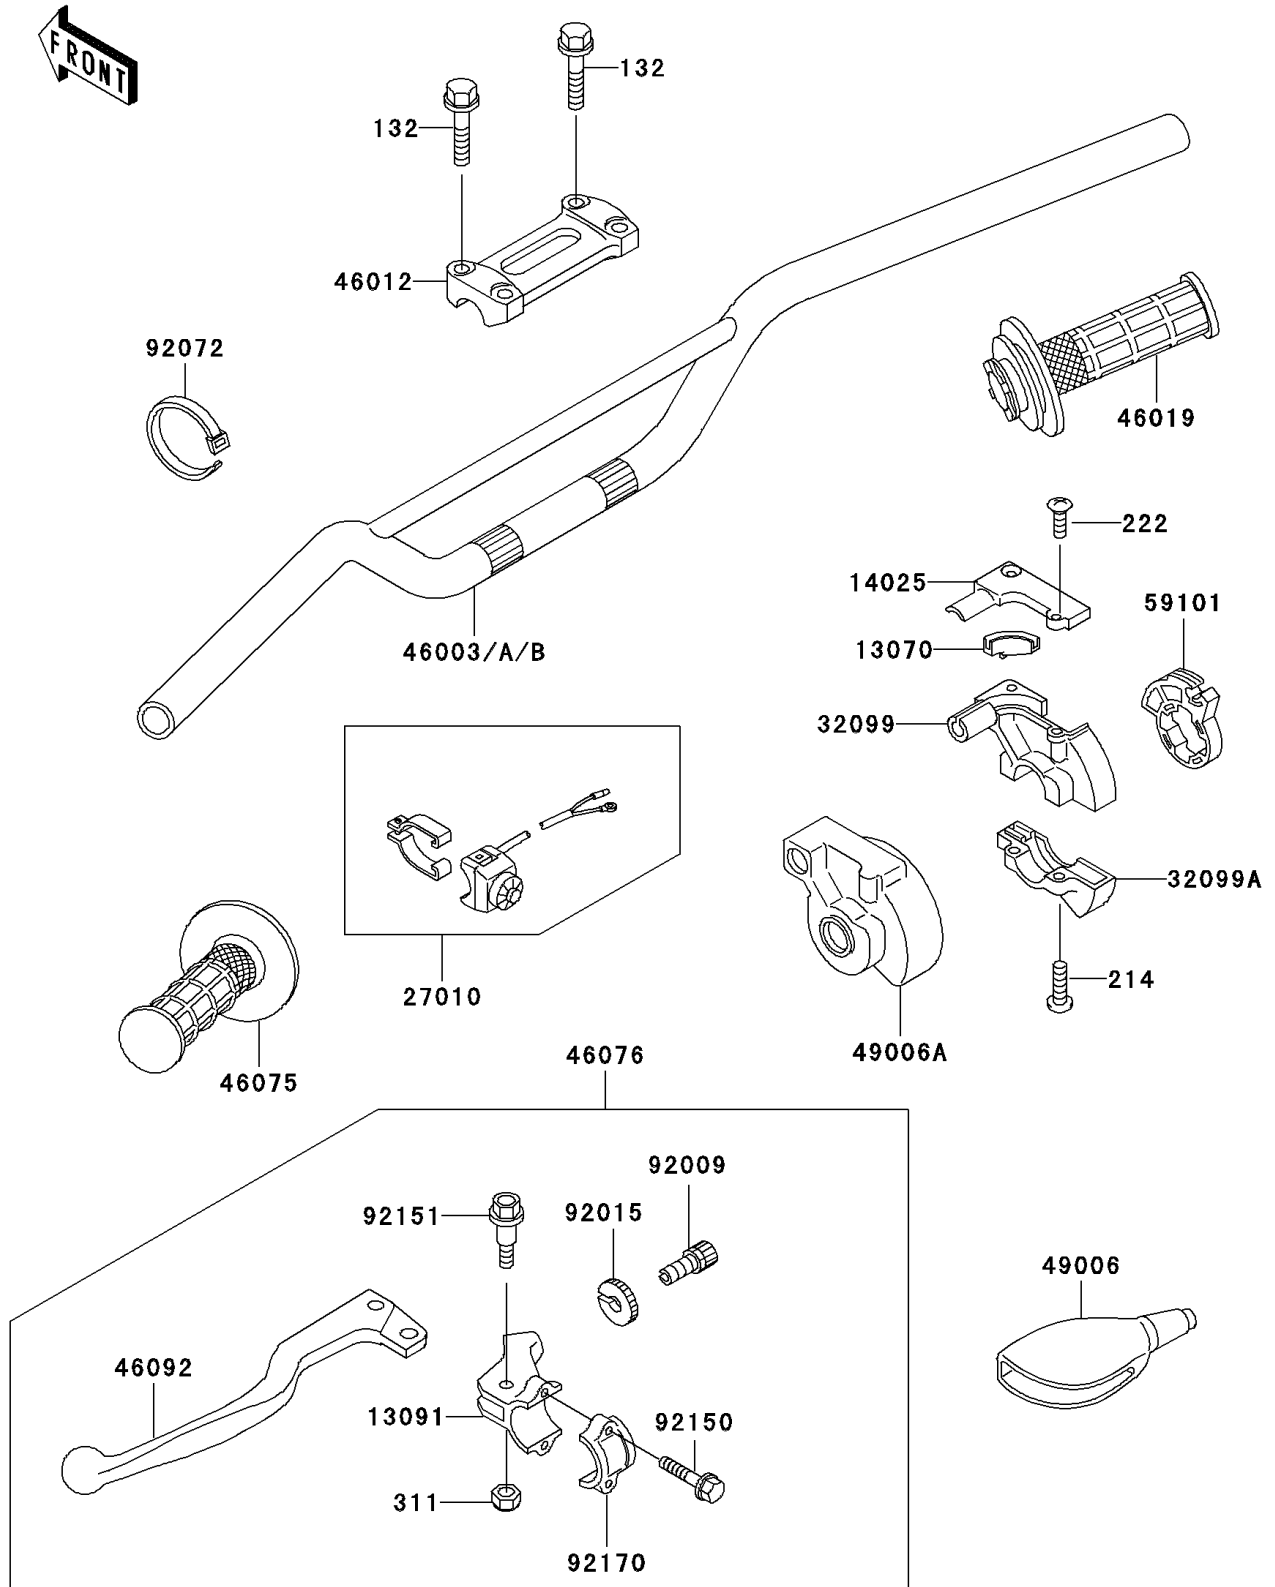

2001 KX500

PARTS DIAGRAM

Handlebar

F2310

2001 KX500

PARTS LIST

Handlebar

Kawasaki

Let the Good Times Roll®

ITEM NAME

PART NUMBER

QUANTITY
