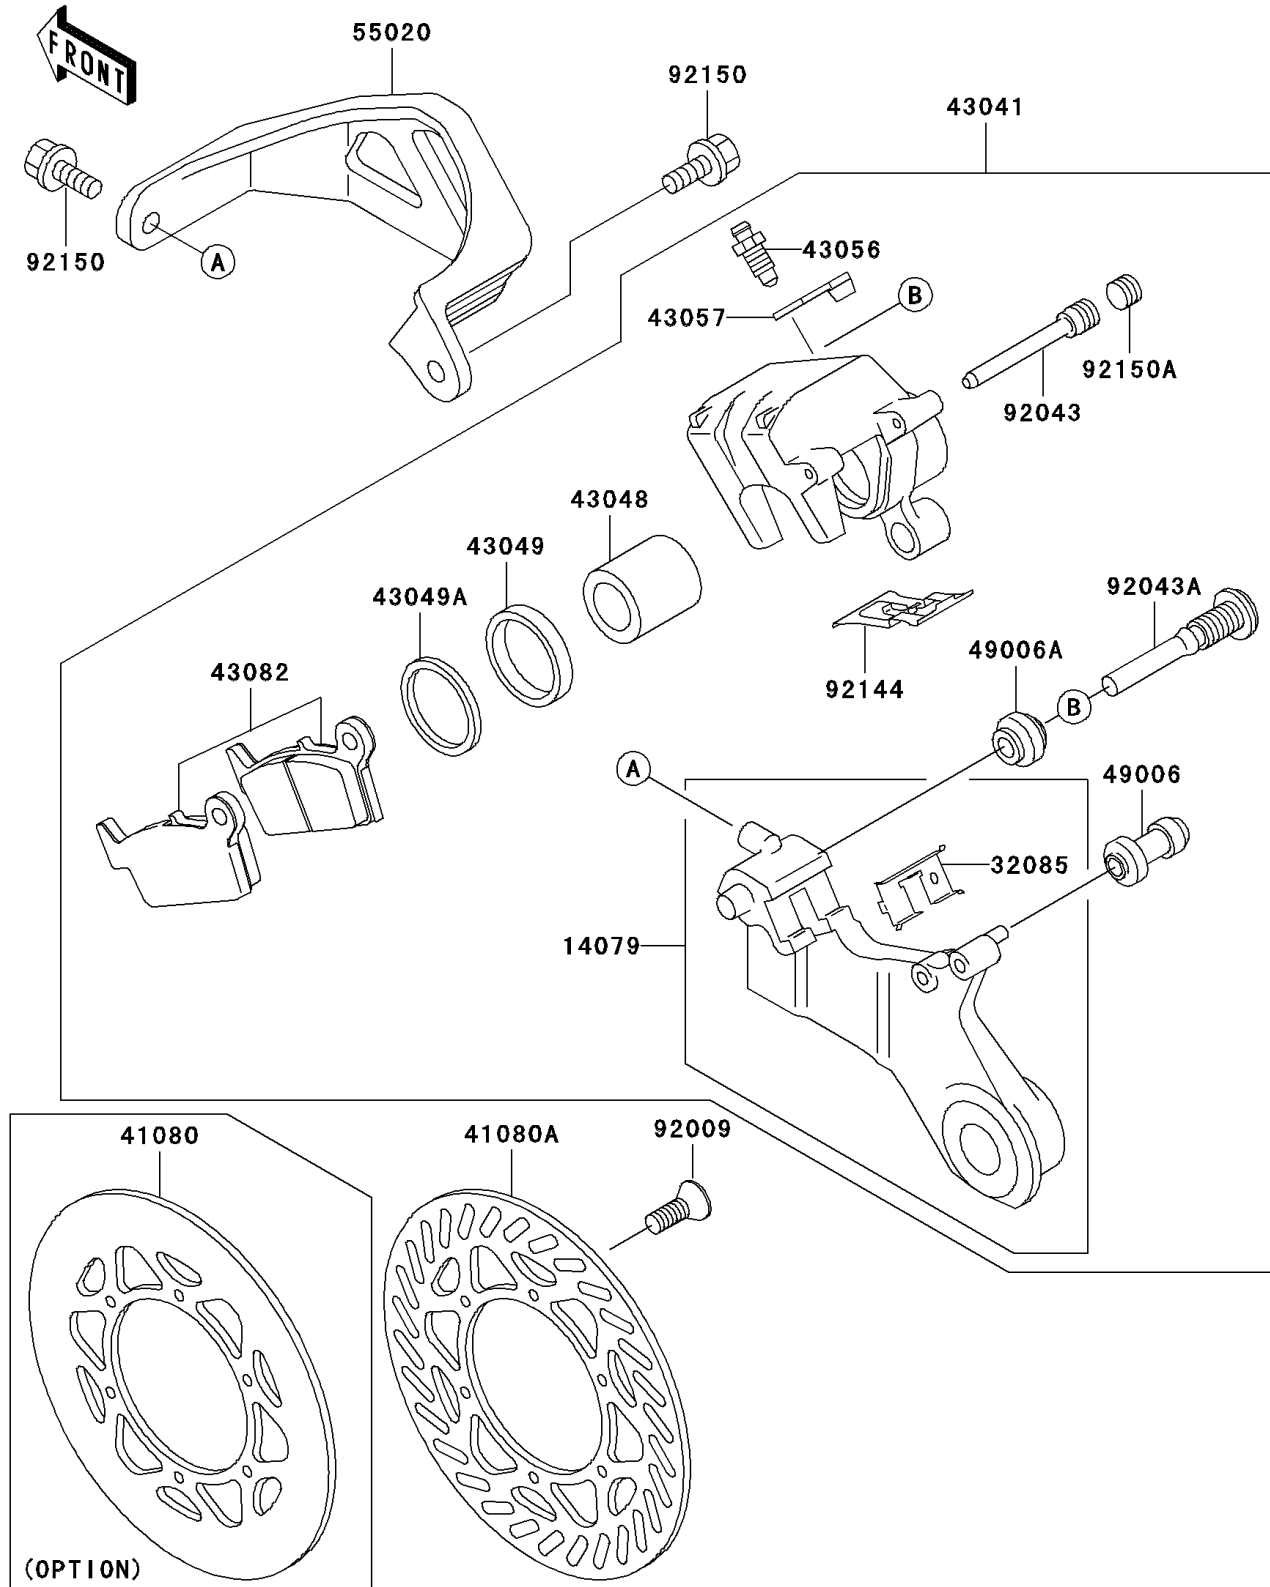

# 2000 KX500

## PARTS DIAGRAM

### Rear Brake

F2294

## PARTS LIST