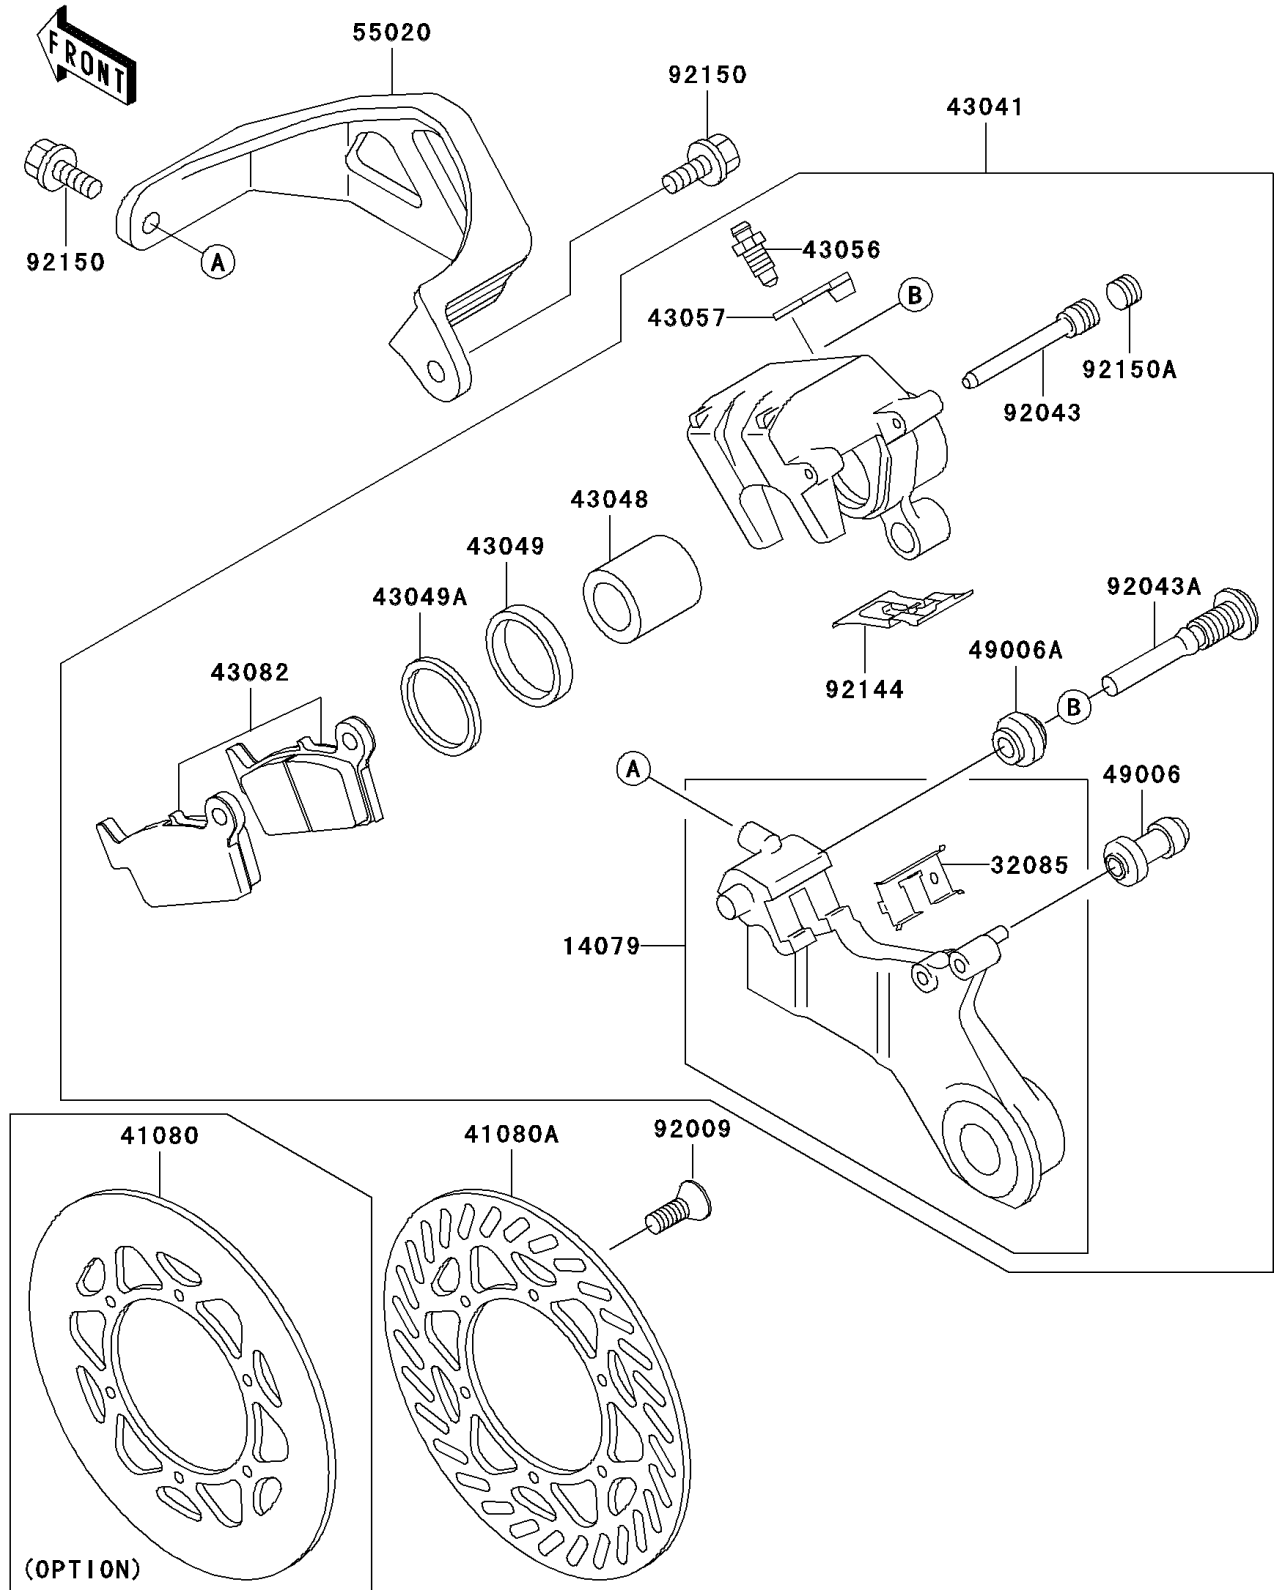

1999 KX500

PARTS DIAGRAM

Rear Brake

F2294

1999 KX500

PARTS LIST

Rear Brake

ITEM NAME

PART NUMBER

QUANTITY
