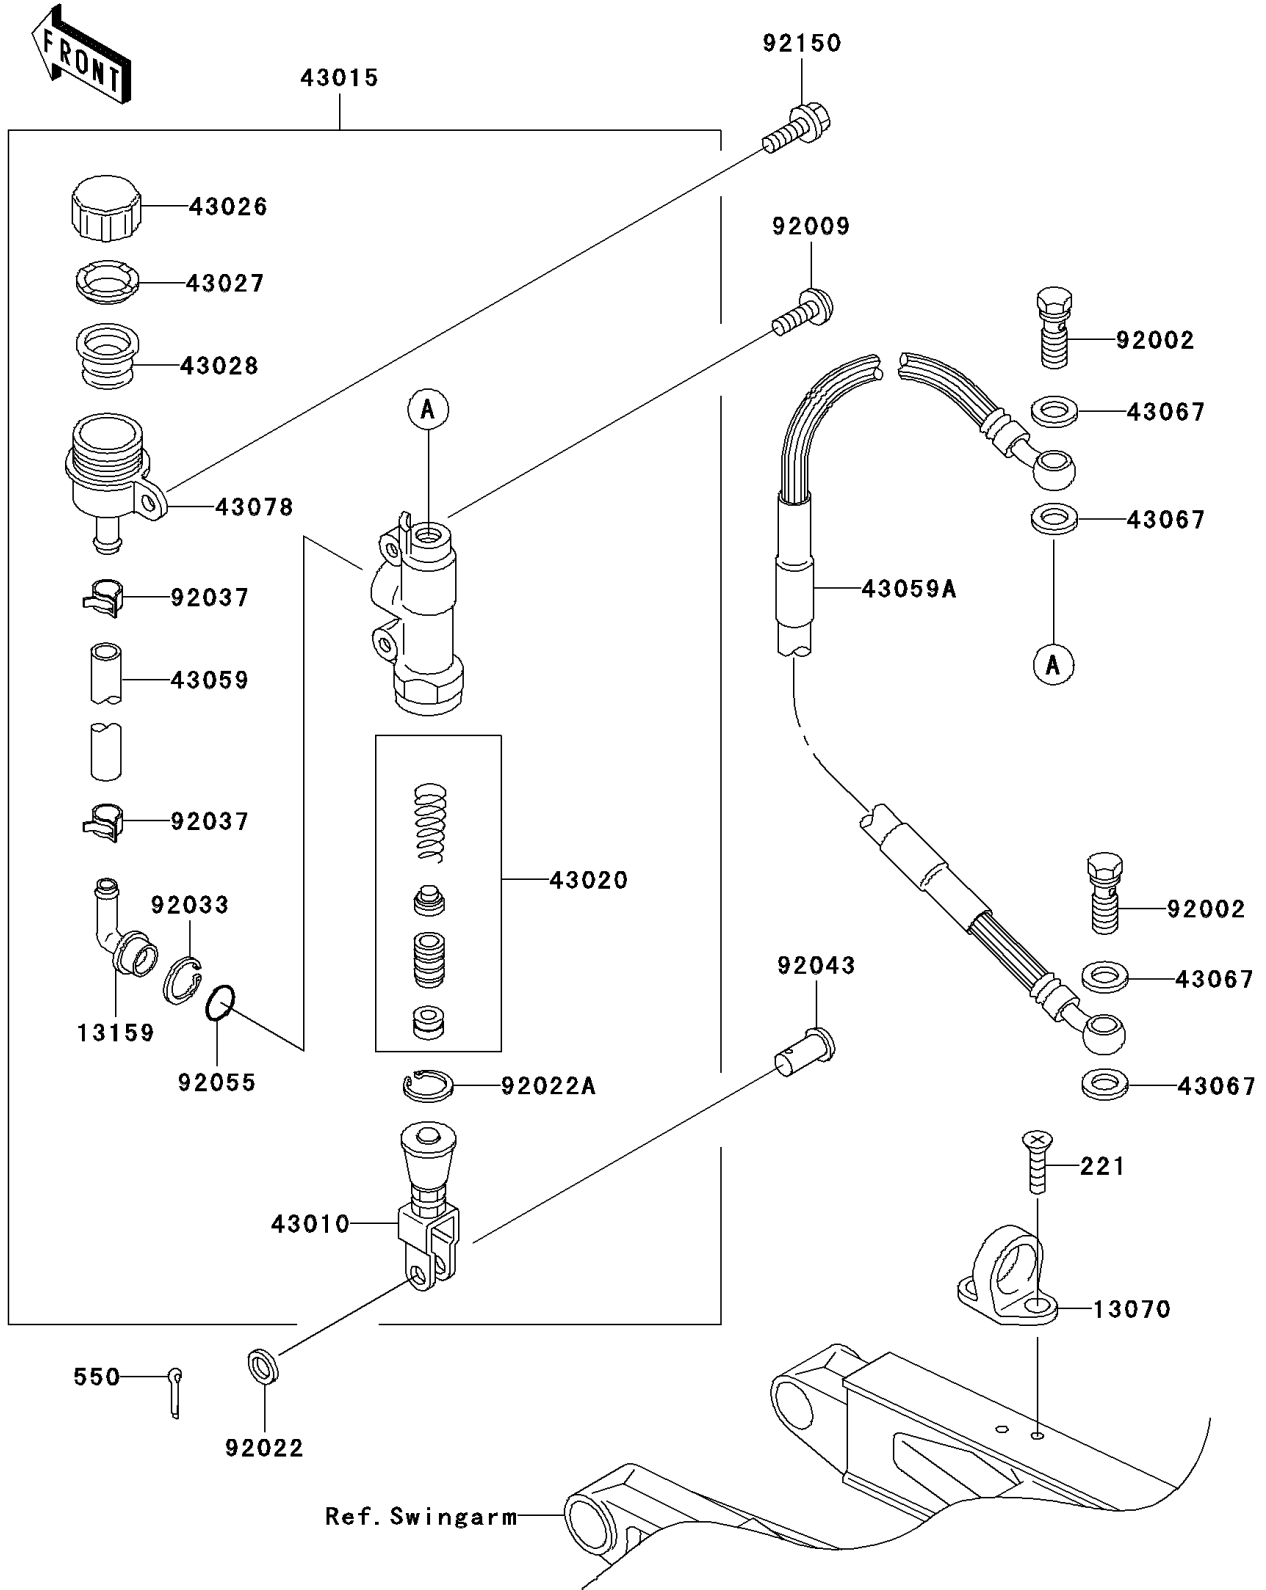

2001 KX500

PARTS DIAGRAM

Rear Master Cylinder

F2293

2001 KX500

PARTS LIST

Rear Master Cylinder

ITEM NAME

PART NUMBER

QUANTITY
