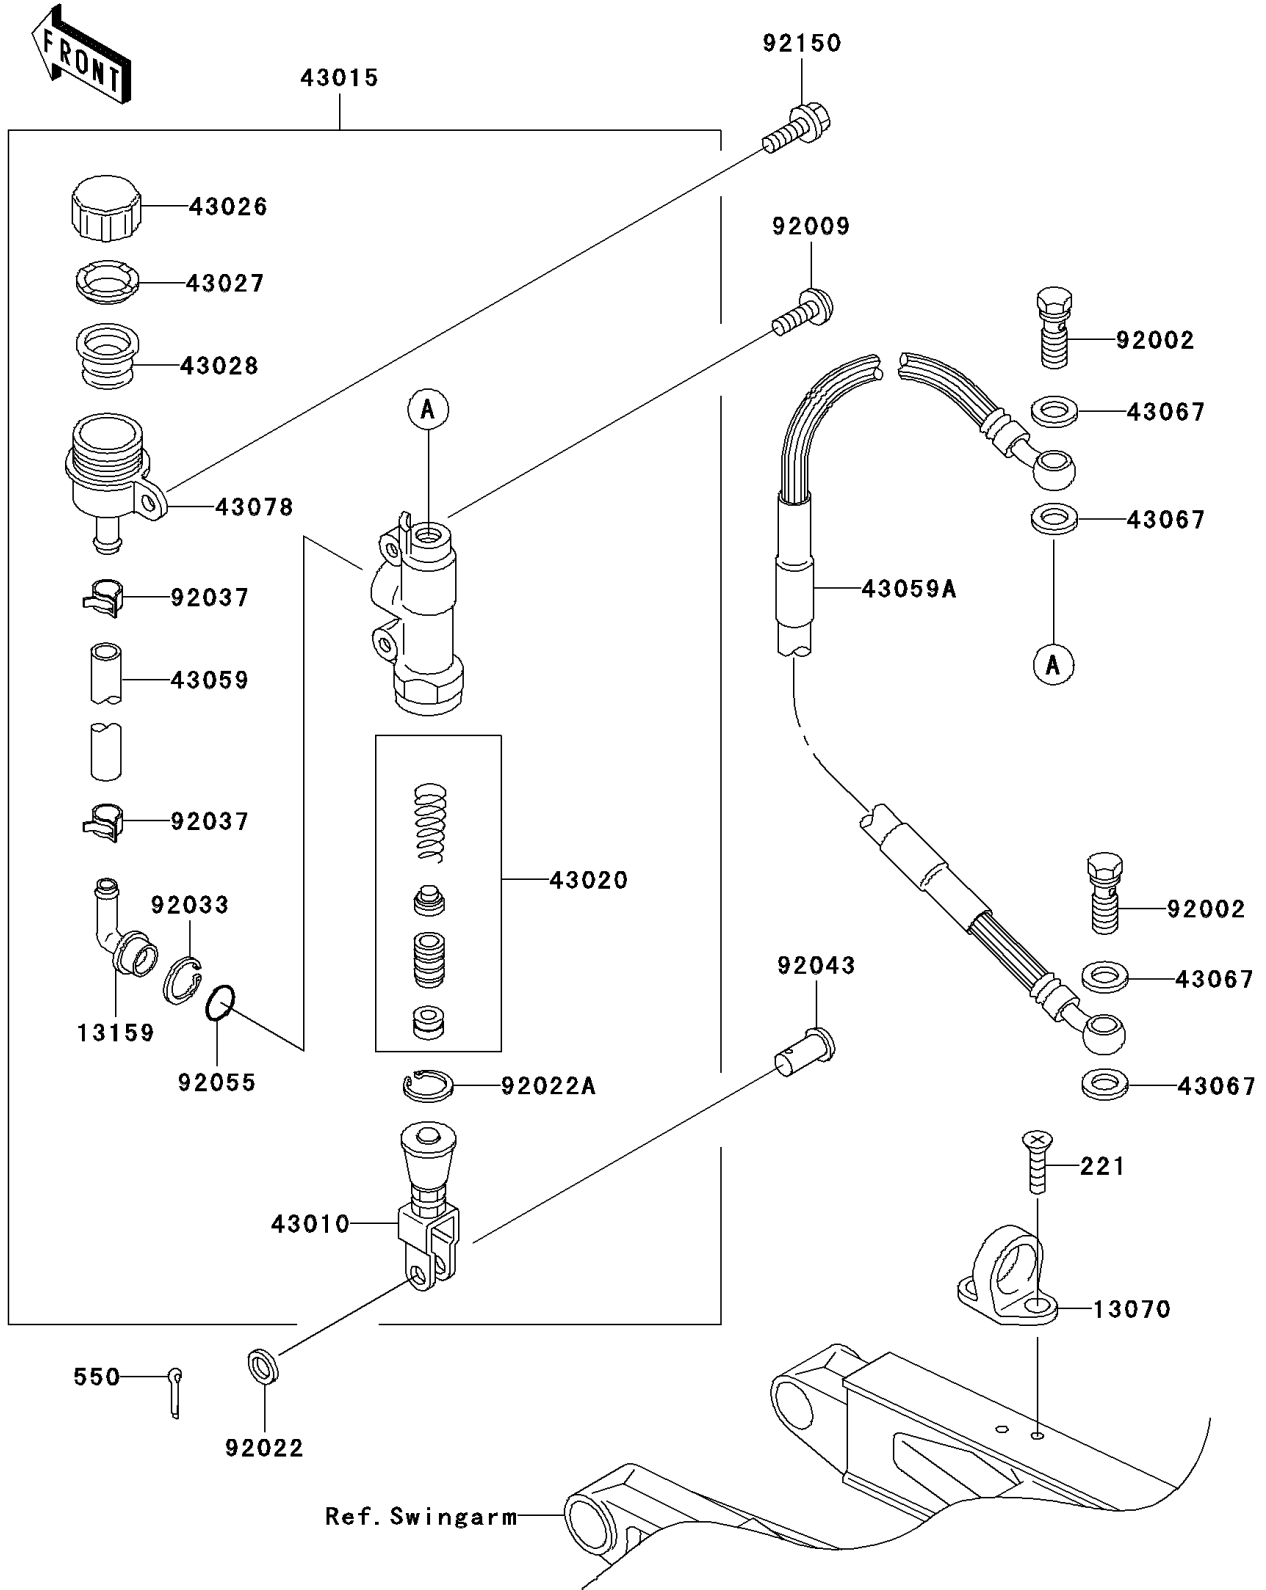

1999 KX500

PARTS DIAGRAM

Rear Master Cylinder

F2293

1999 KX500

PARTS LIST

Rear Master Cylinder

ITEM NAME

PART NUMBER

QUANTITY
