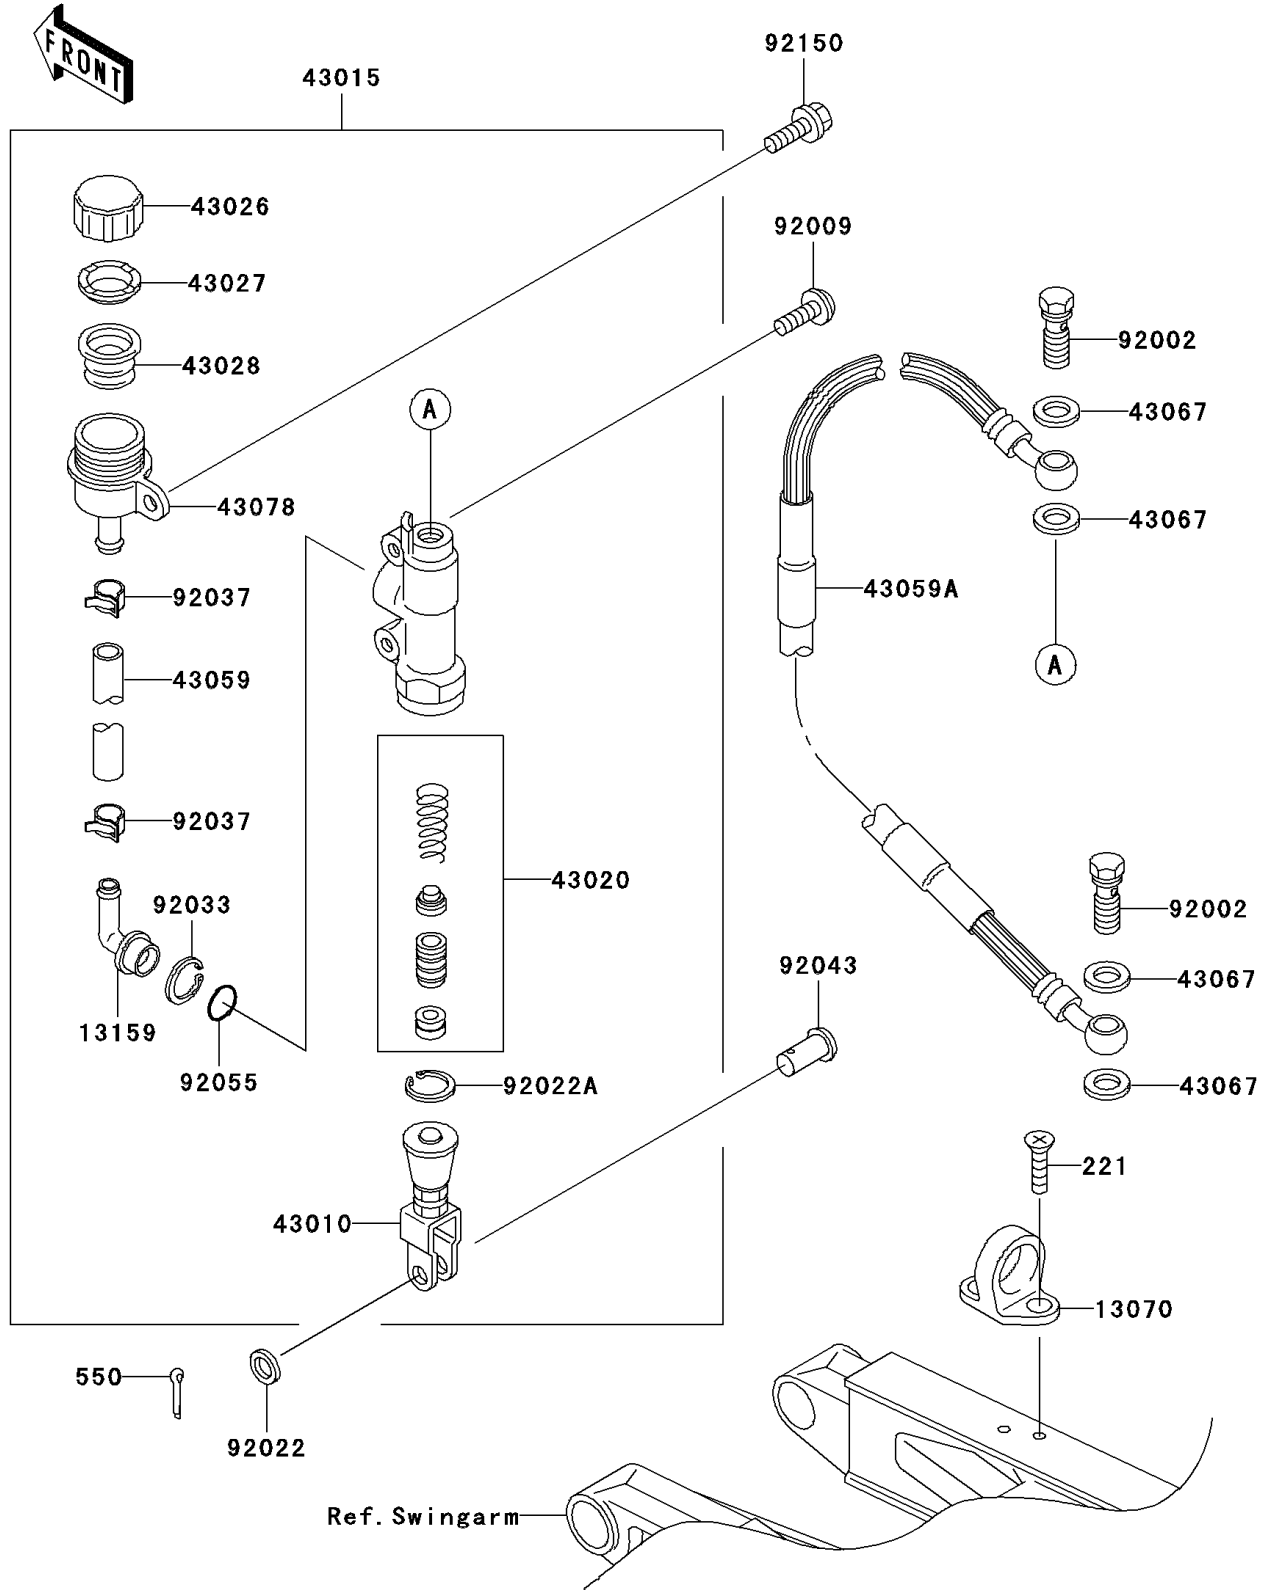

## PARTS DIAGRAM

### Rear Master Cylinder

F2293

## PARTS LIST

### Rear Master Cylinder

**Kawasaki**

Let the Good Times Roll®

**ITEM NAME**

**PART NUMBER**

**QUANTITY**

---