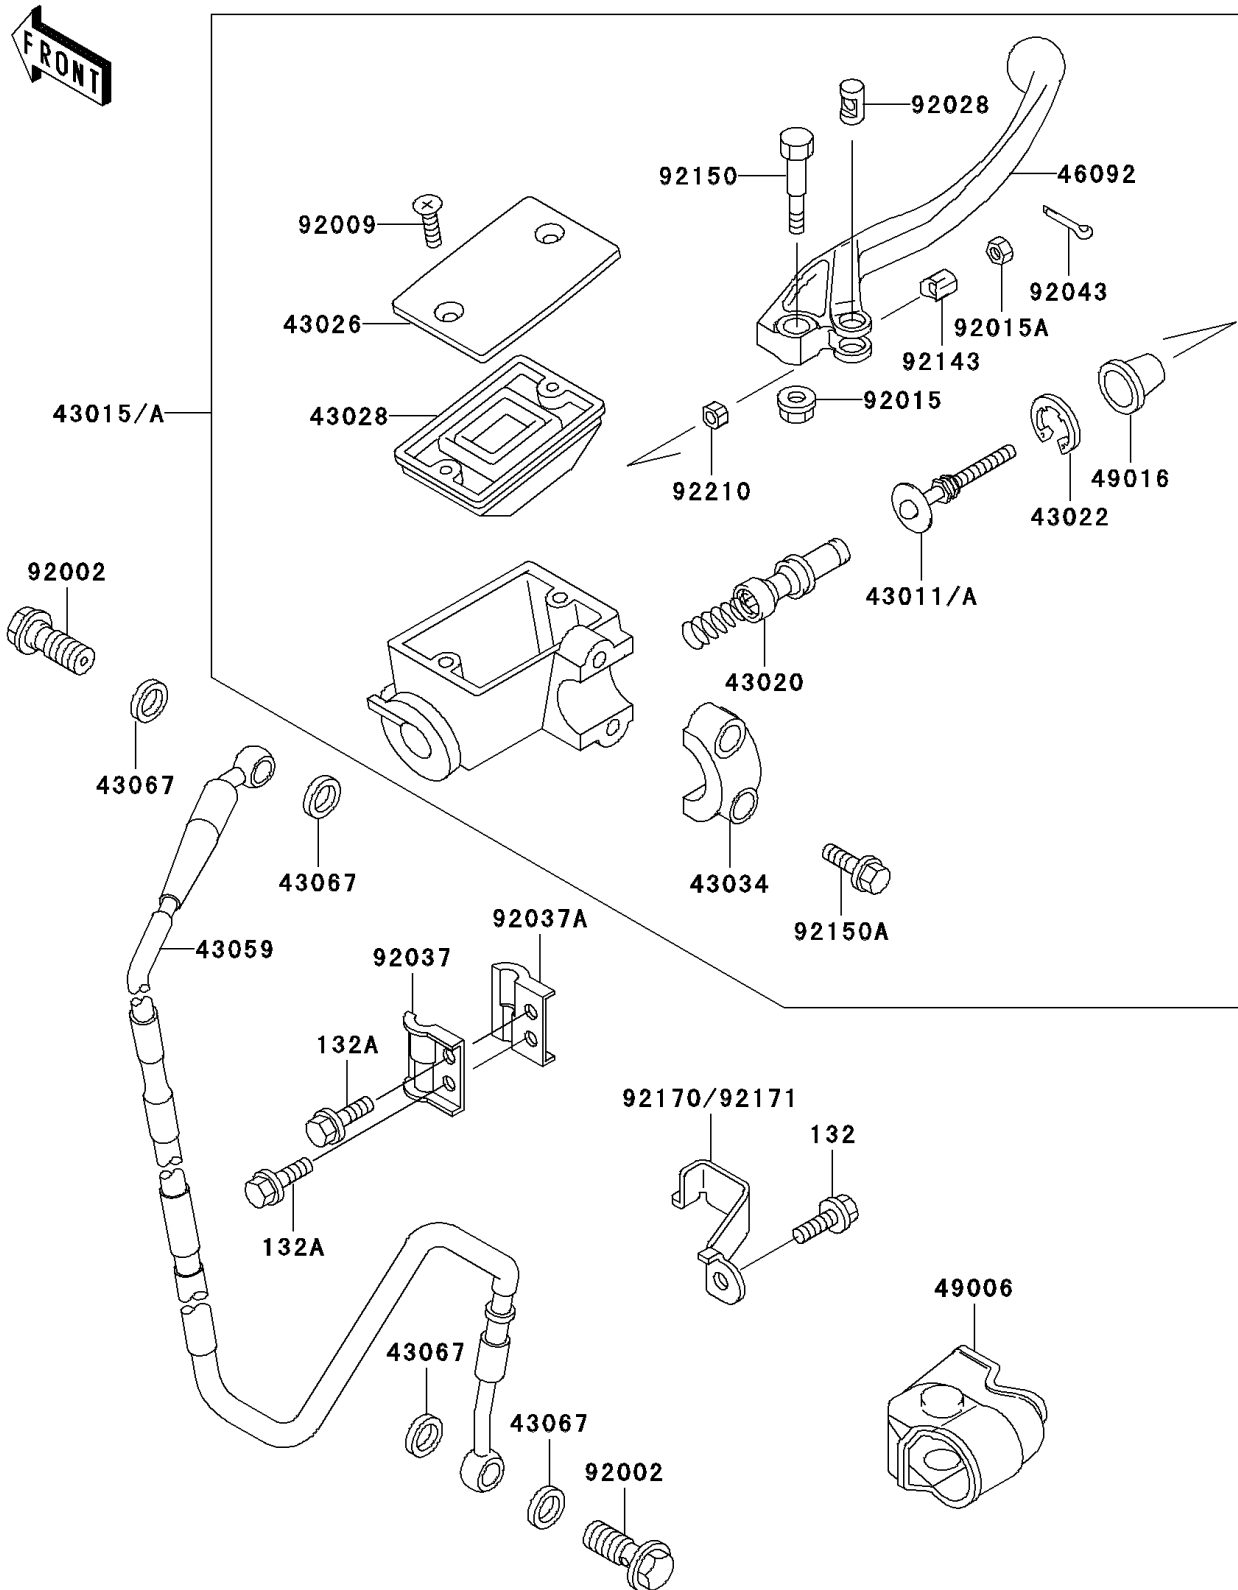

2001 KX500

PARTS DIAGRAM

Front Master Cylinder

F2291

2001 KX500

PARTS LIST

Front Master Cylinder

ITEM NAME

PART NUMBER

QUANTITY
