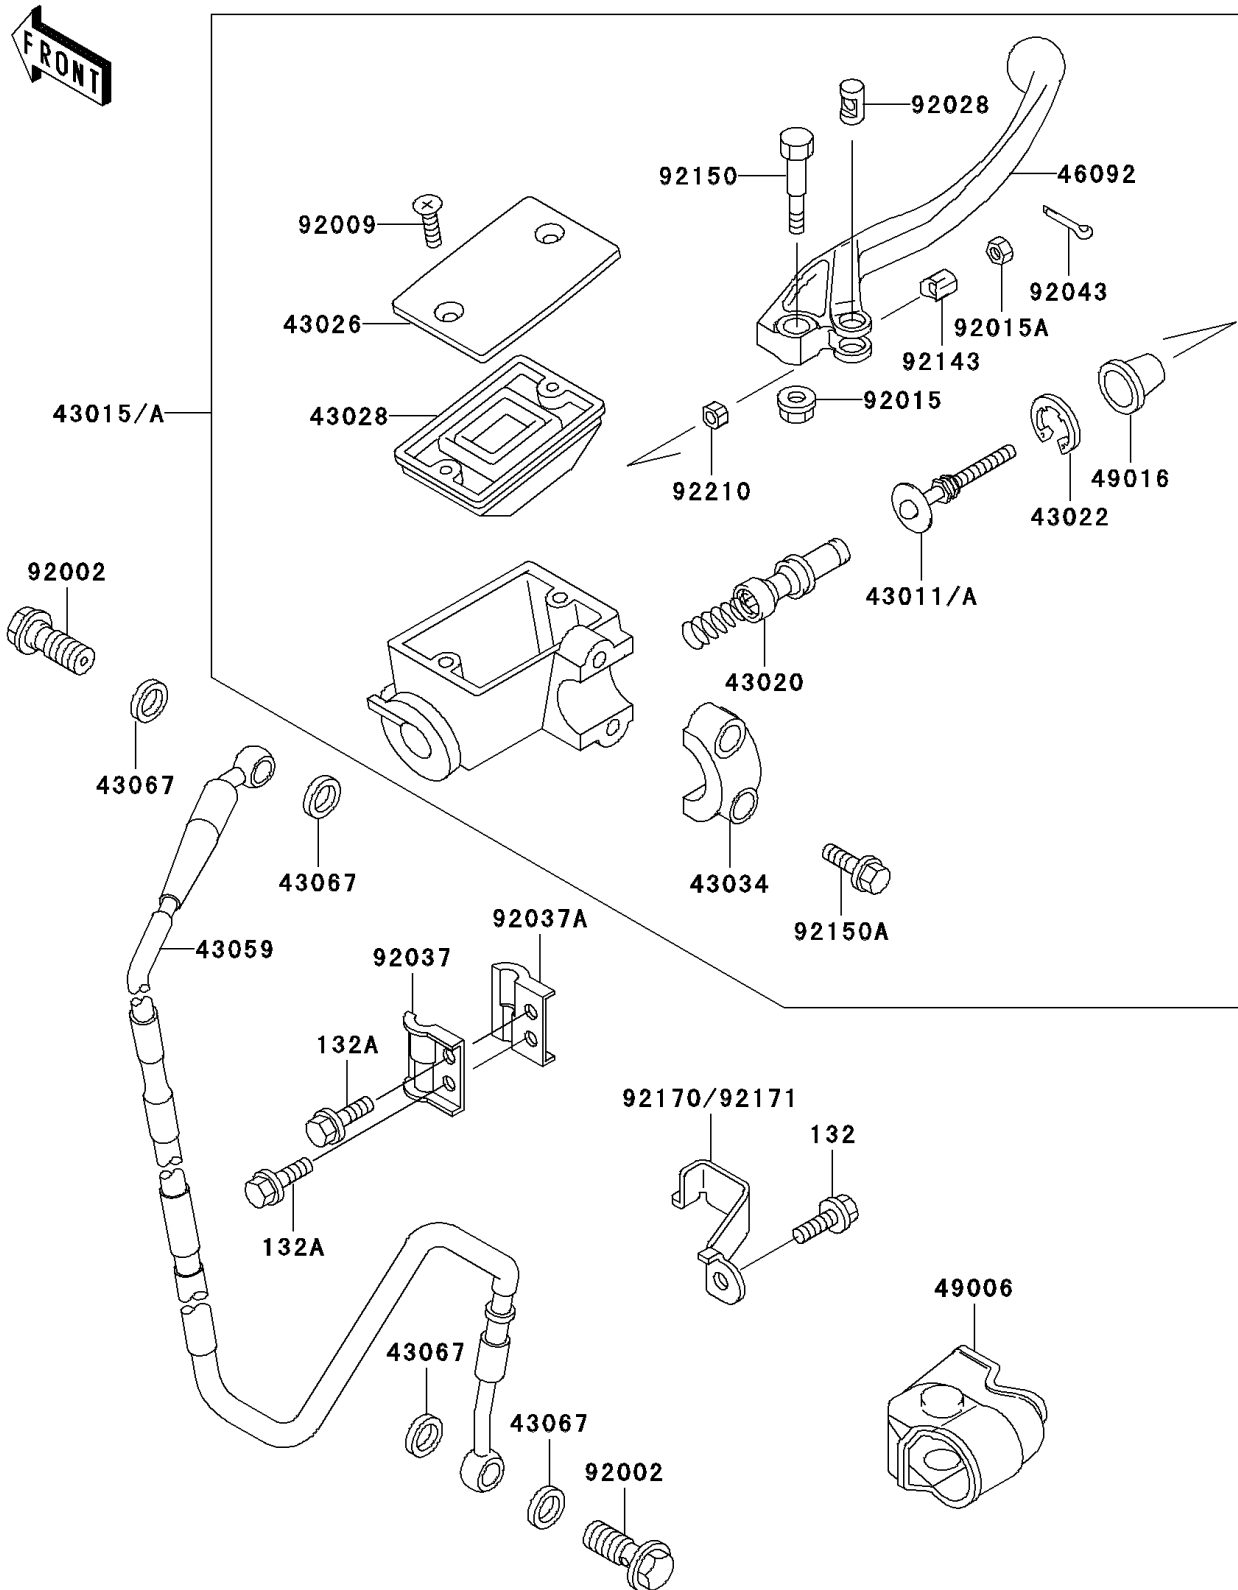

2000 KX500

PARTS DIAGRAM

Front Master Cylinder

F2291

2000 KX500

PARTS LIST

Front Master Cylinder

Kawasaki

Let the Good Times Roll®

ITEM NAME

PART NUMBER

QUANTITY
