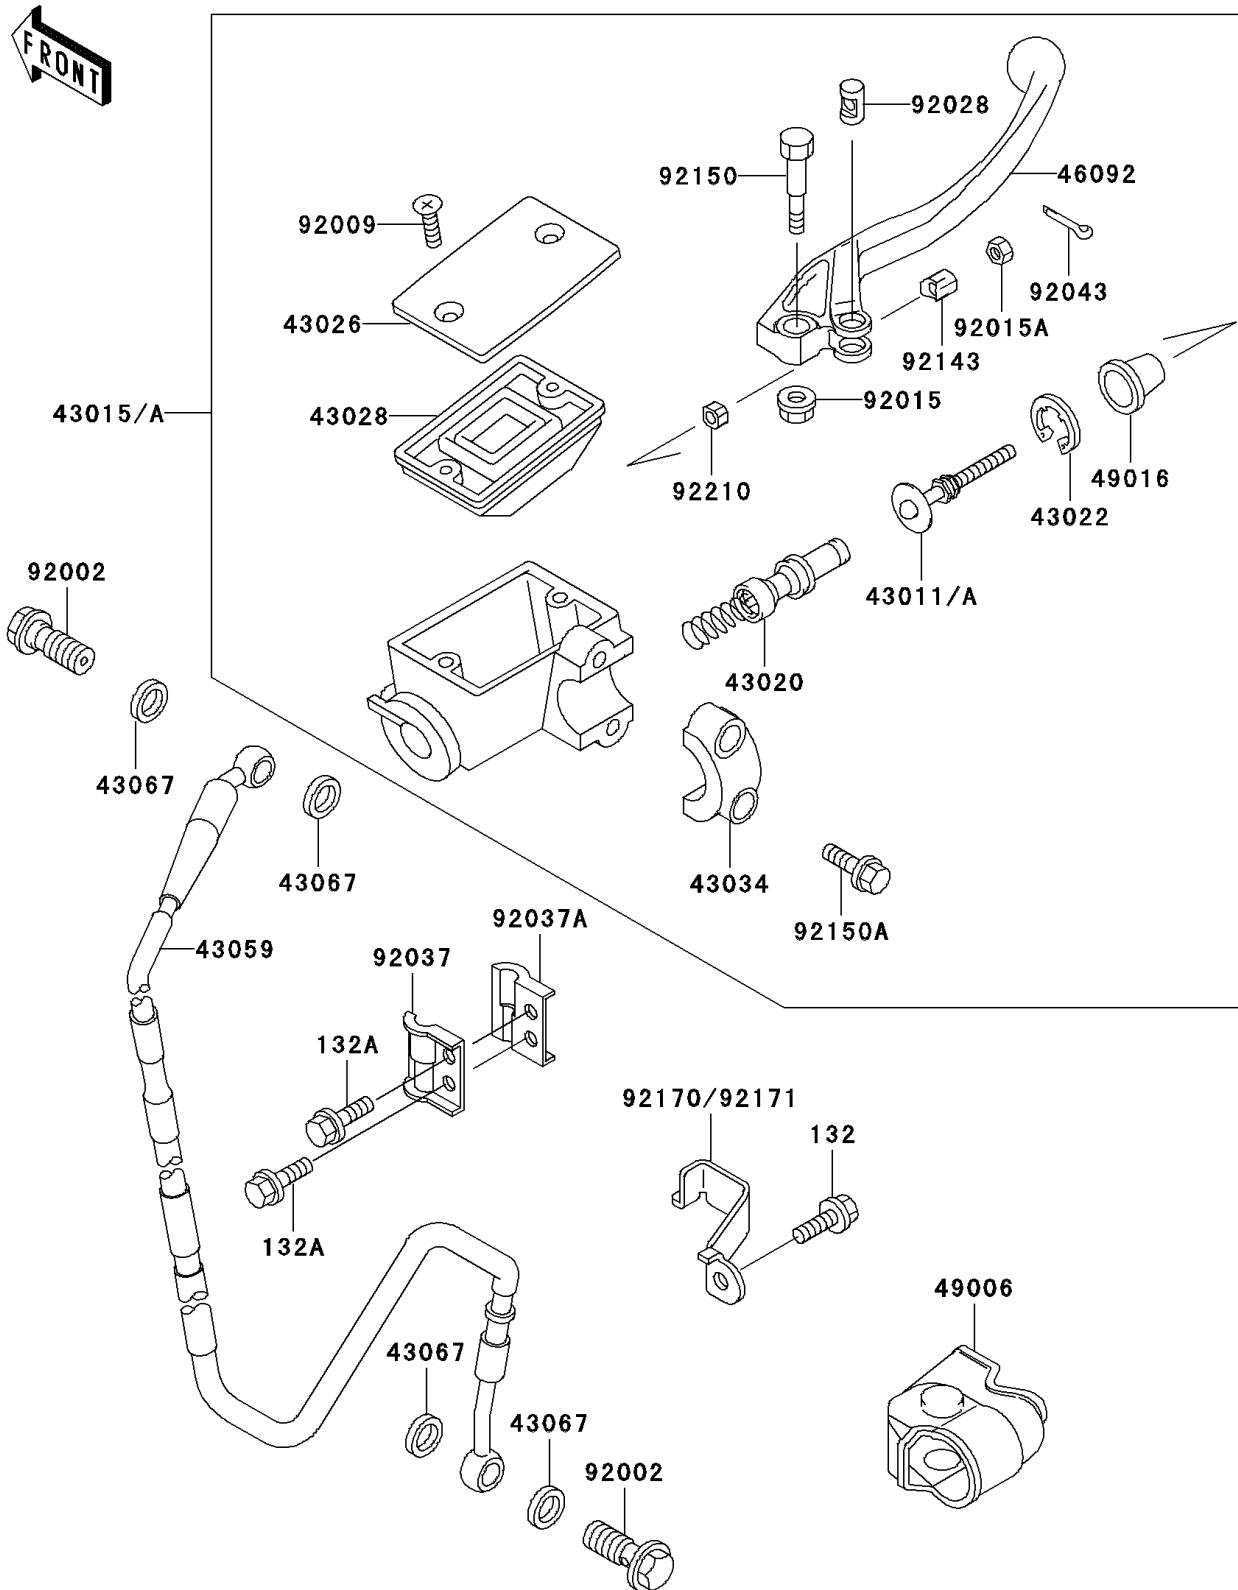

1999 KX500

PARTS DIAGRAM

Front Master Cylinder

F2291

1999 KX500

PARTS LIST

Front Master Cylinder

Kawasaki

Let the Good Times Roll®

ITEM NAME

PART NUMBER

QUANTITY
