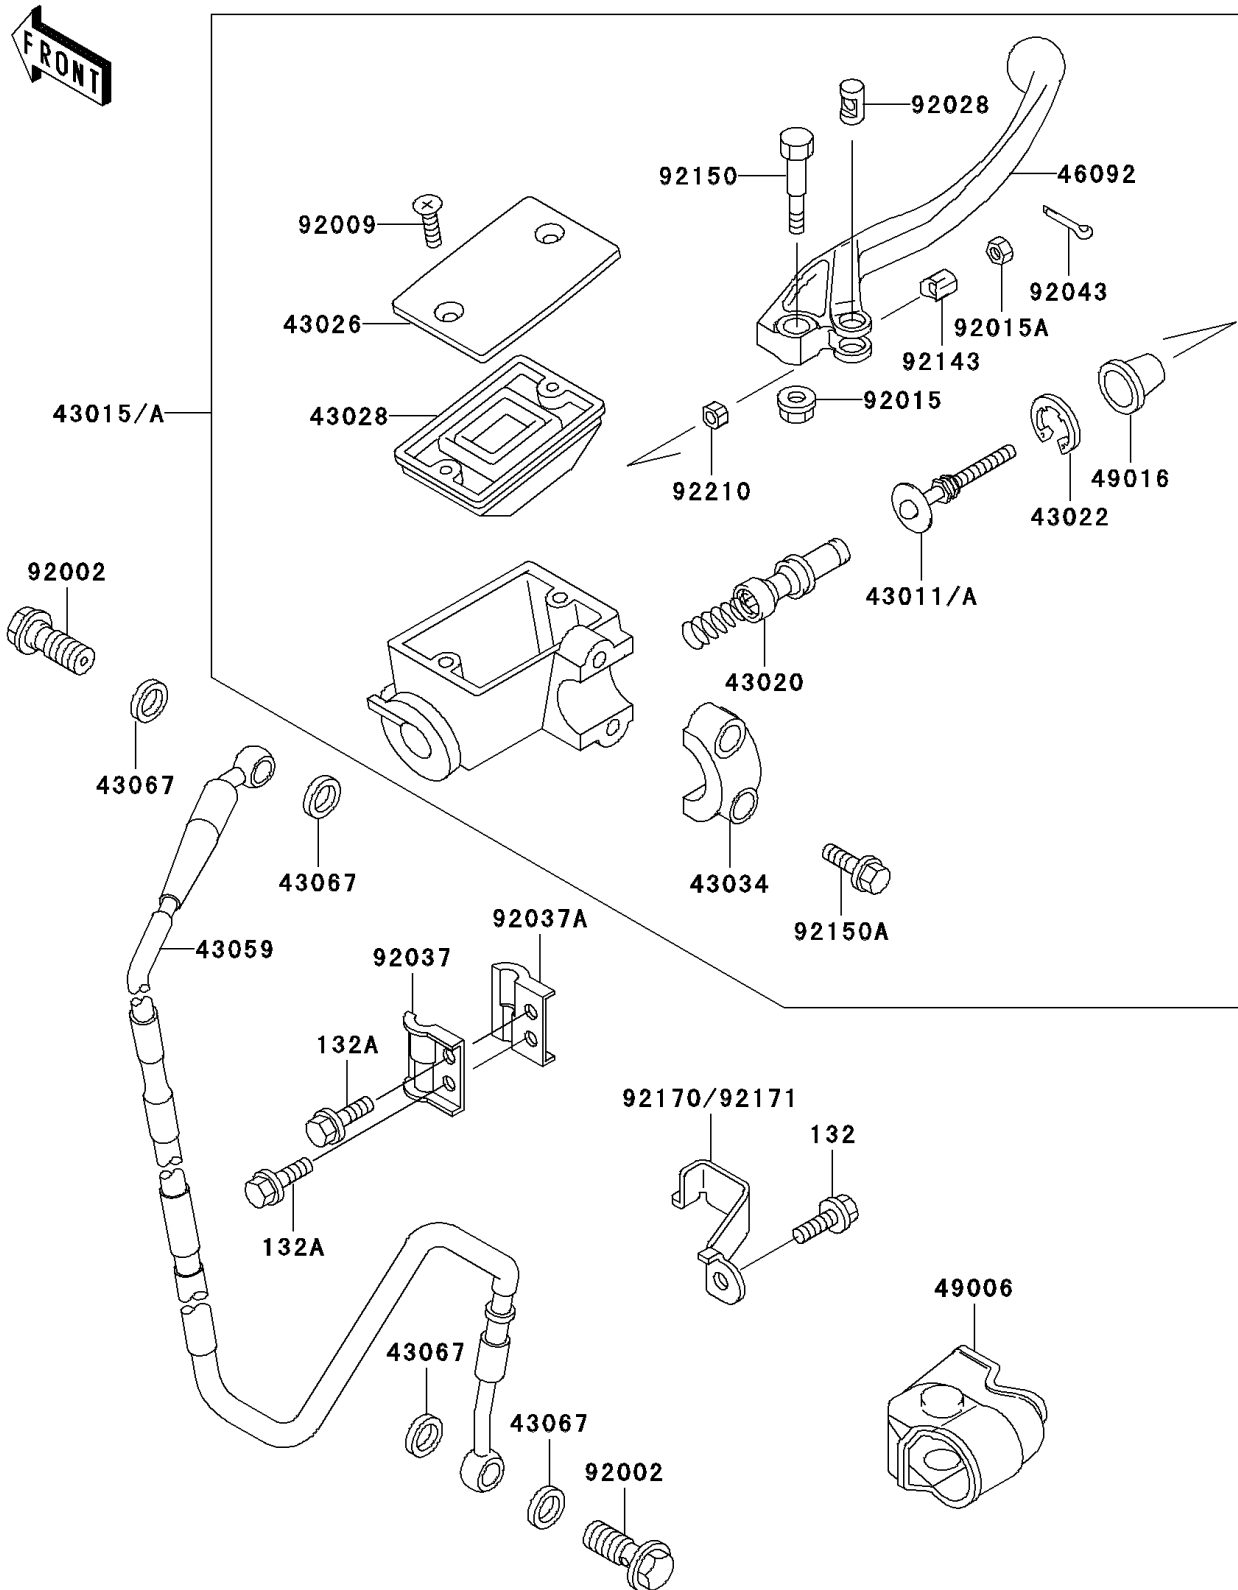

## PARTS DIAGRAM

### Front Master Cylinder

F2291

# 1998 KX500

## PARTS LIST