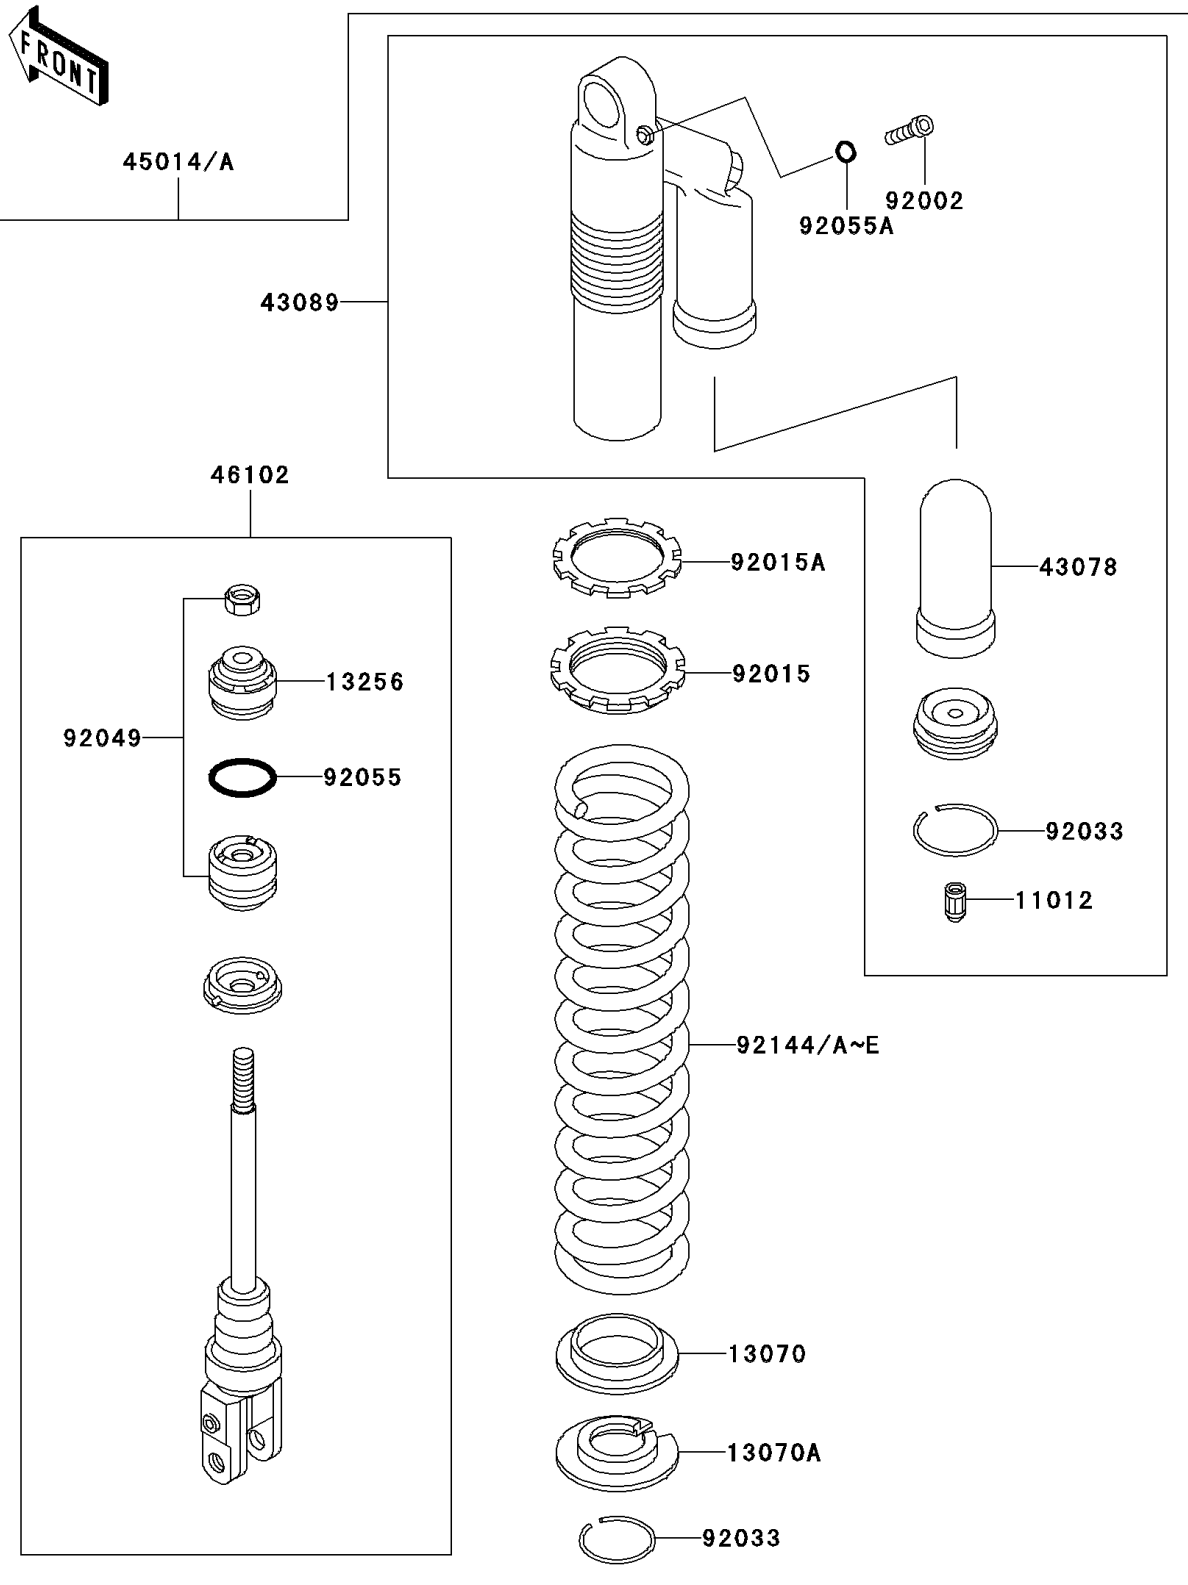

2001 KX500

PARTS DIAGRAM

Shock Absorber(s)

F2280

2001 KX500

PARTS LIST

Shock Absorber(s)

ITEM NAME

PART NUMBER

QUANTITY
