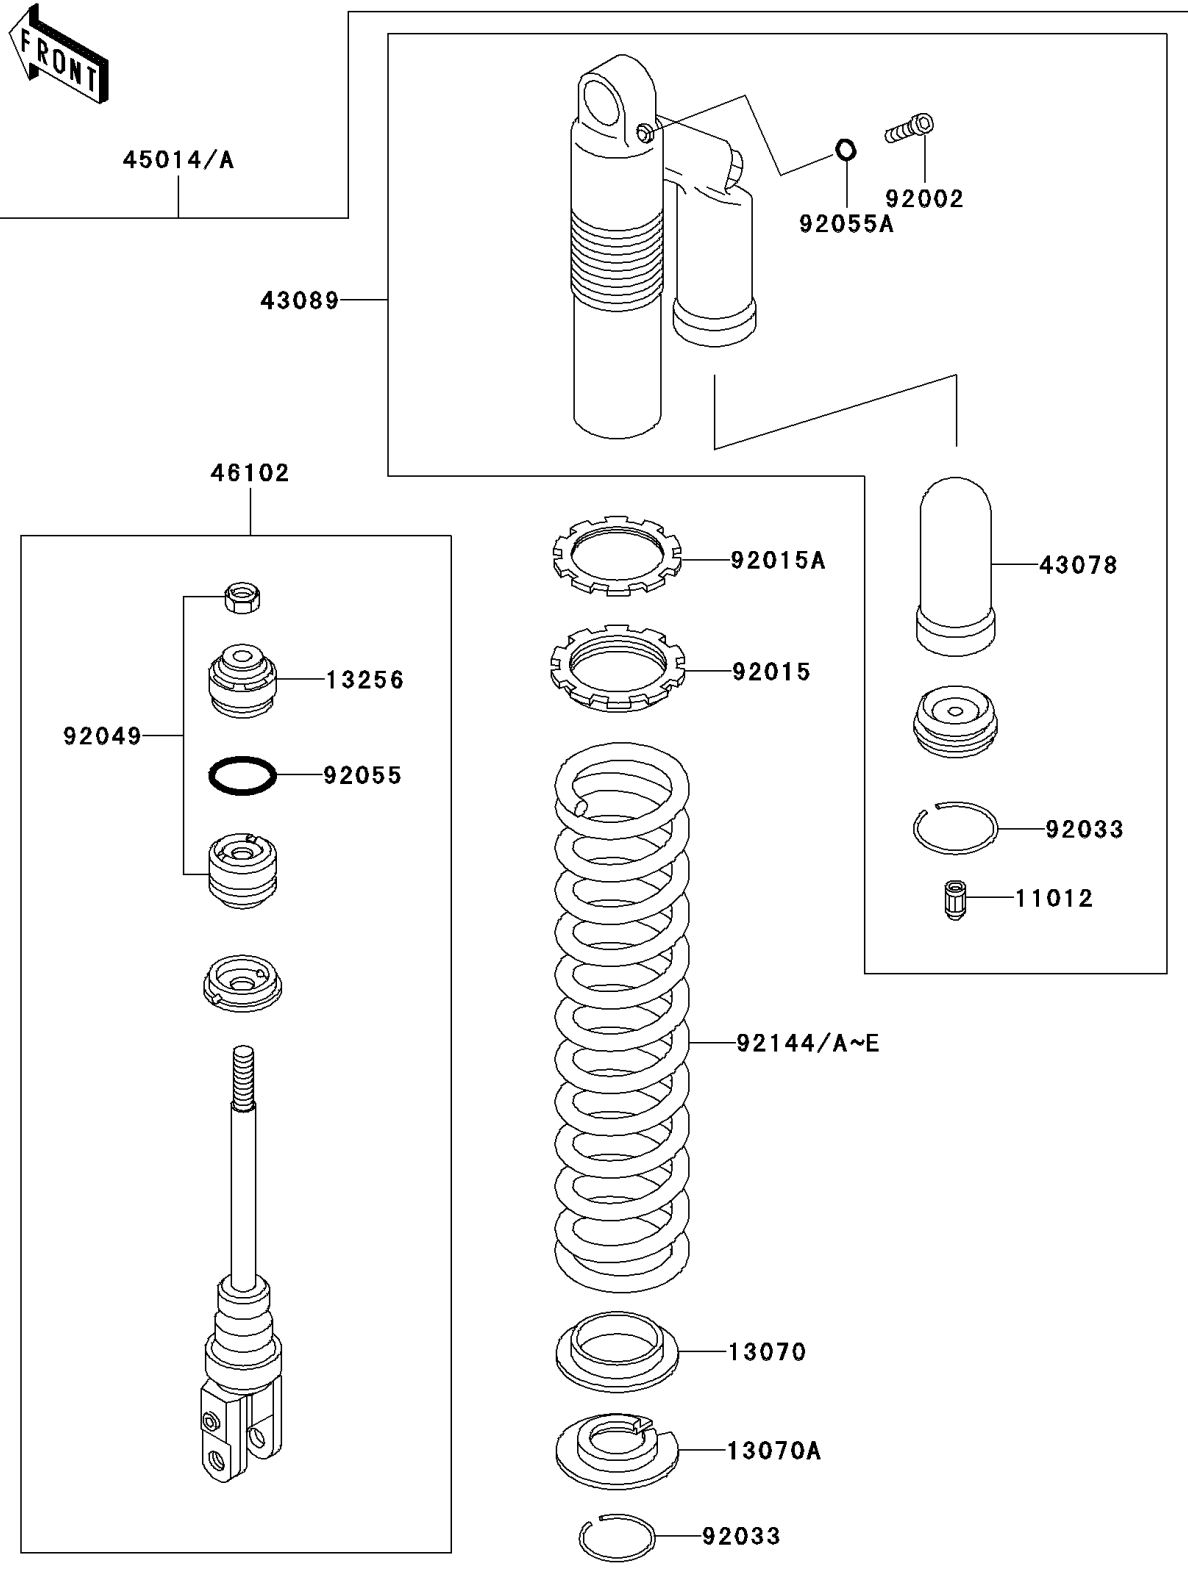

2000 KX500

PARTS DIAGRAM

Shock Absorber(s)

F2280

2000 KX500

PARTS LIST

Shock Absorber(s)

ITEM NAME

PART NUMBER

QUANTITY
