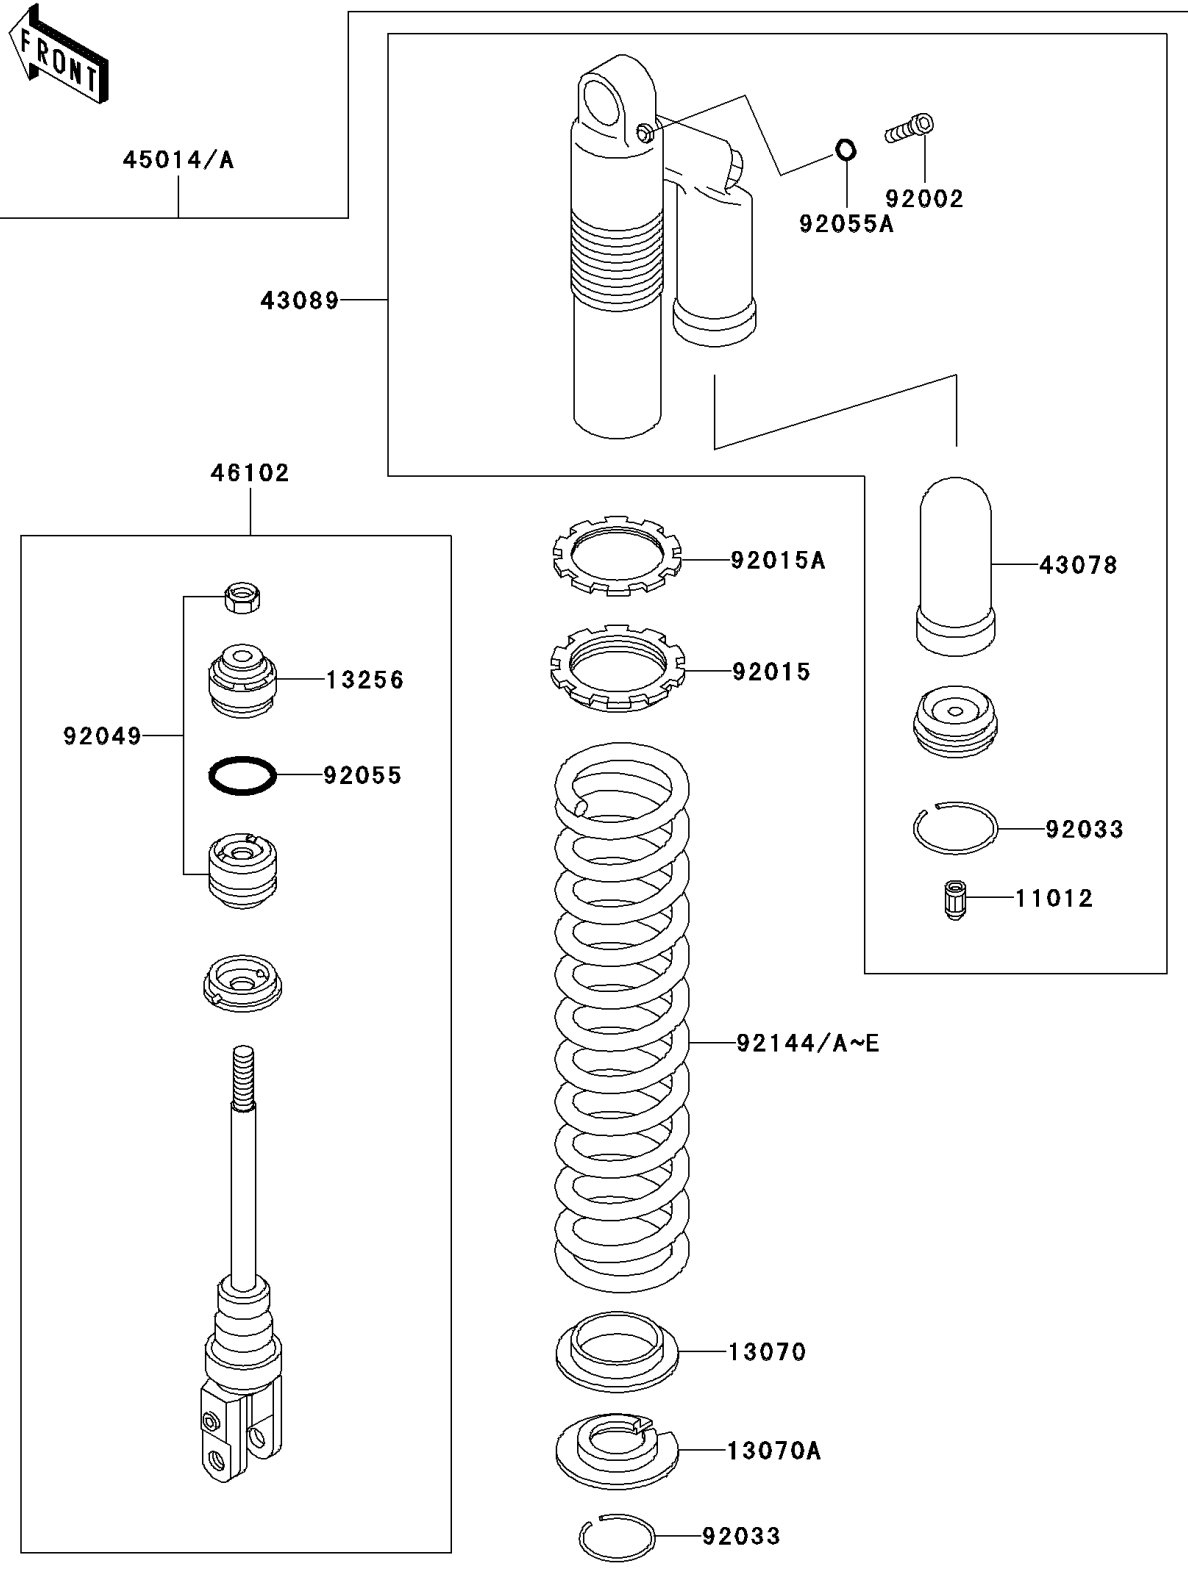

1999 KX500

PARTS DIAGRAM

Shock Absorber(s)

F2280

1999 KX500

PARTS LIST

Shock Absorber(s)

ITEM NAME

PART NUMBER

QUANTITY
