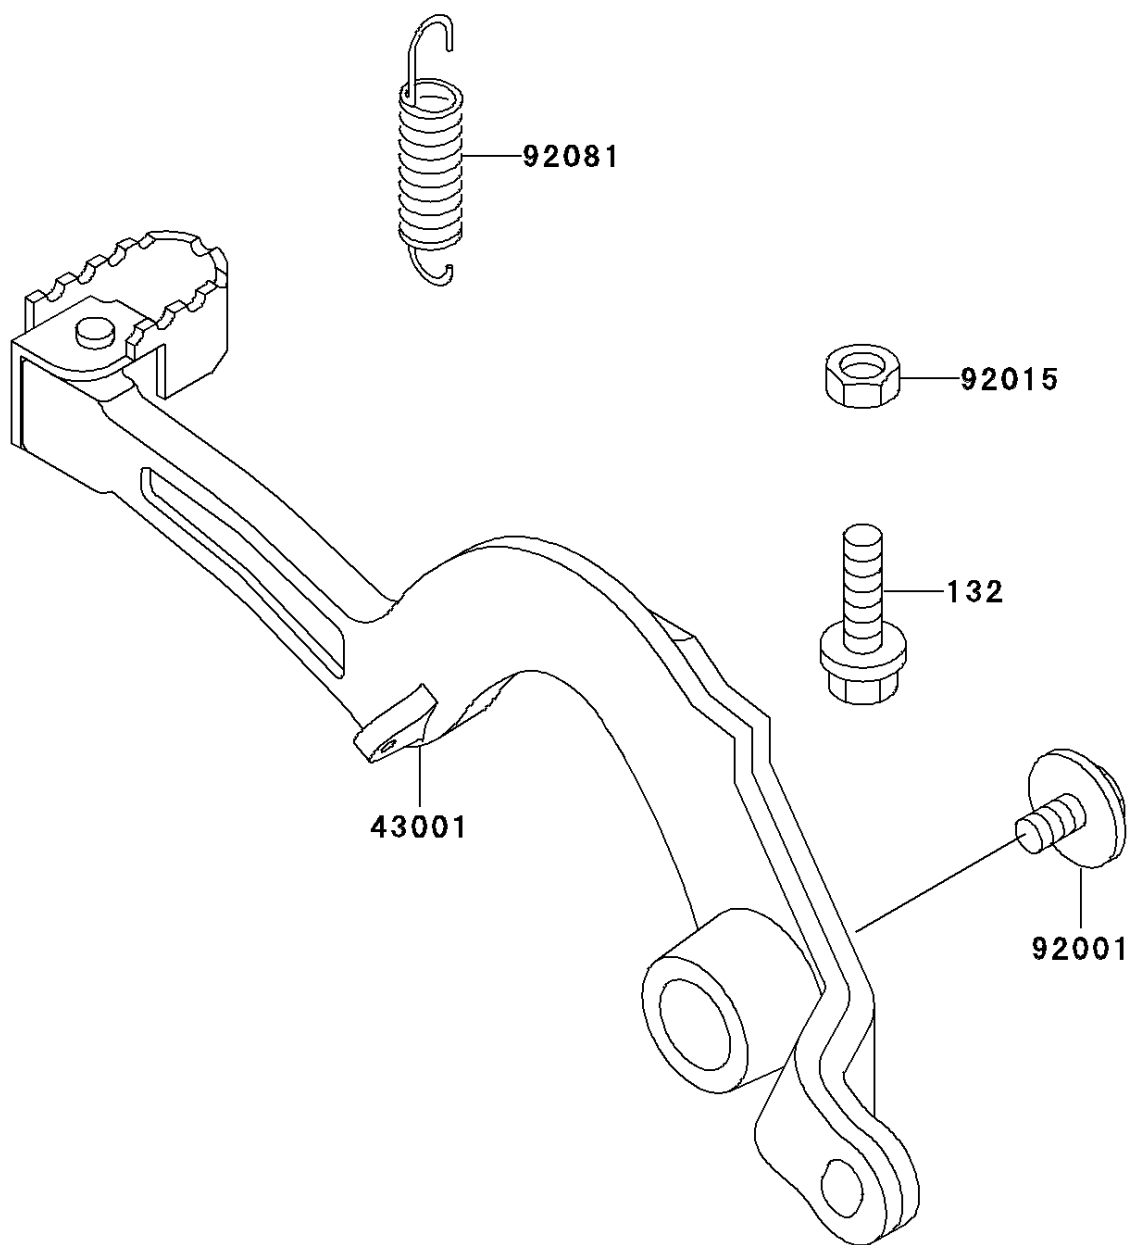

2000 KX500

PARTS DIAGRAM

Brake Pedal

Kawasaki

Let the Good Times Roll®

F2260

2000 KX500

PARTS LIST

Brake Pedal

Kawasaki

Let the Good Times Roll®

ITEM NAME

PART NUMBER

QUANTITY
