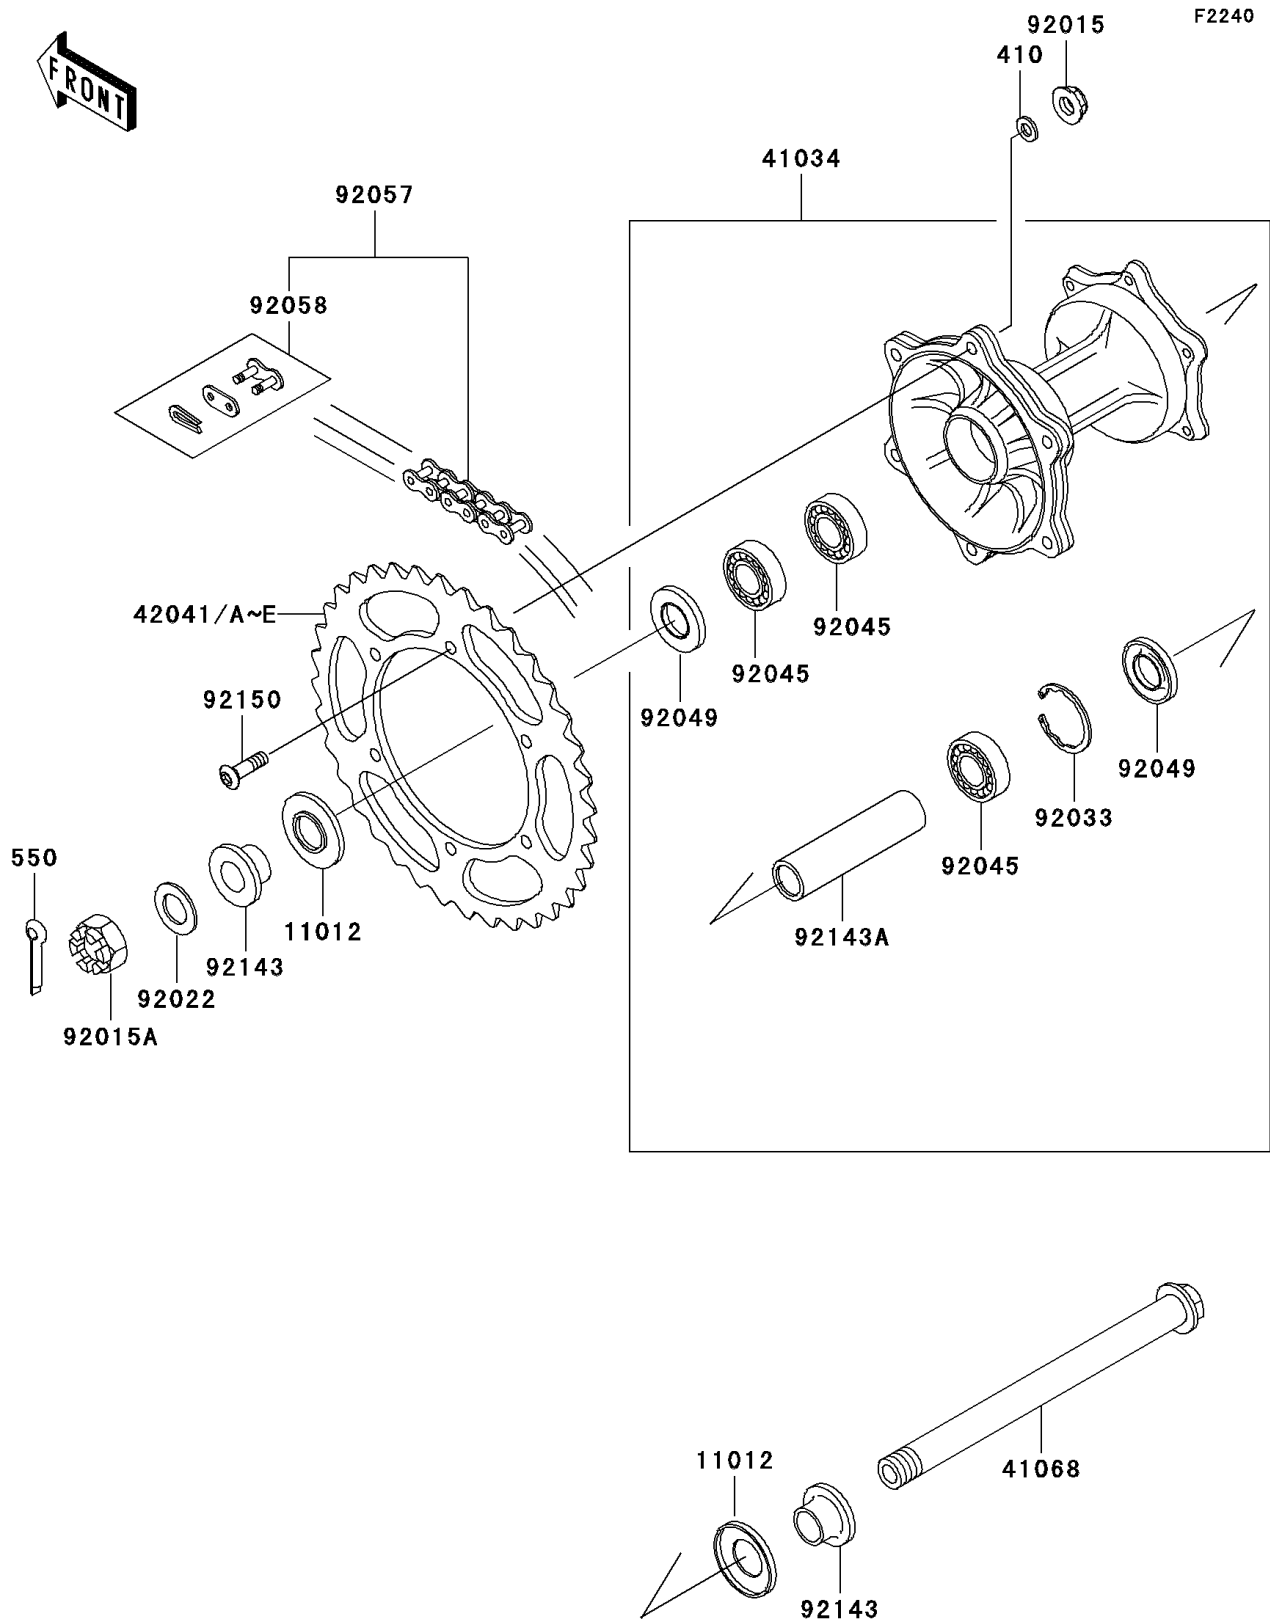

1998 KX500

PARTS DIAGRAM

Rear Hub

1998 KX500

PARTS LIST

Rear Hub

ITEM NAME

PART NUMBER

QUANTITY
