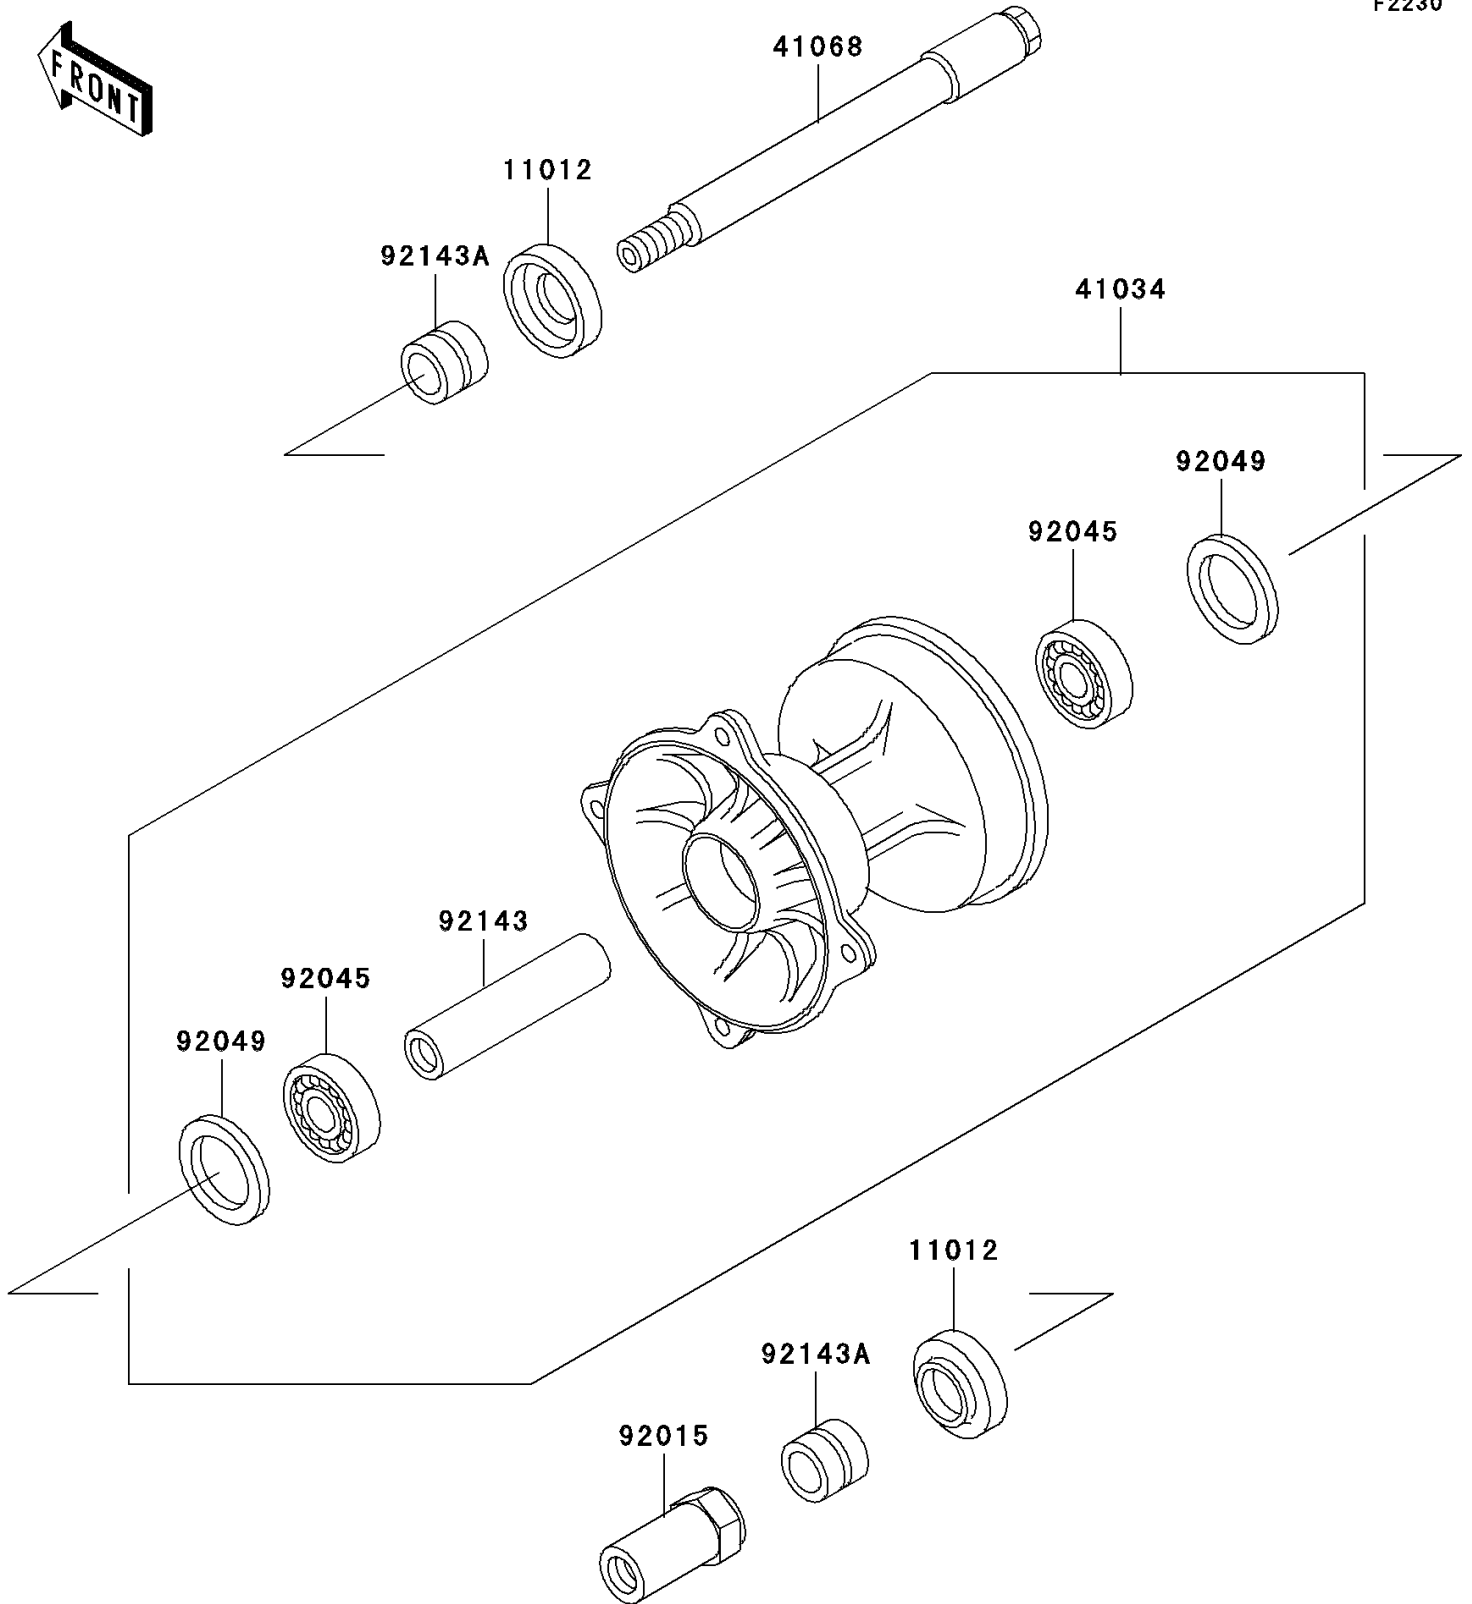

1999 KX500

PARTS DIAGRAM

Front Hub

F2230

1999 KX500

PARTS LIST

Front Hub

ITEM NAME

PART NUMBER

QUANTITY
