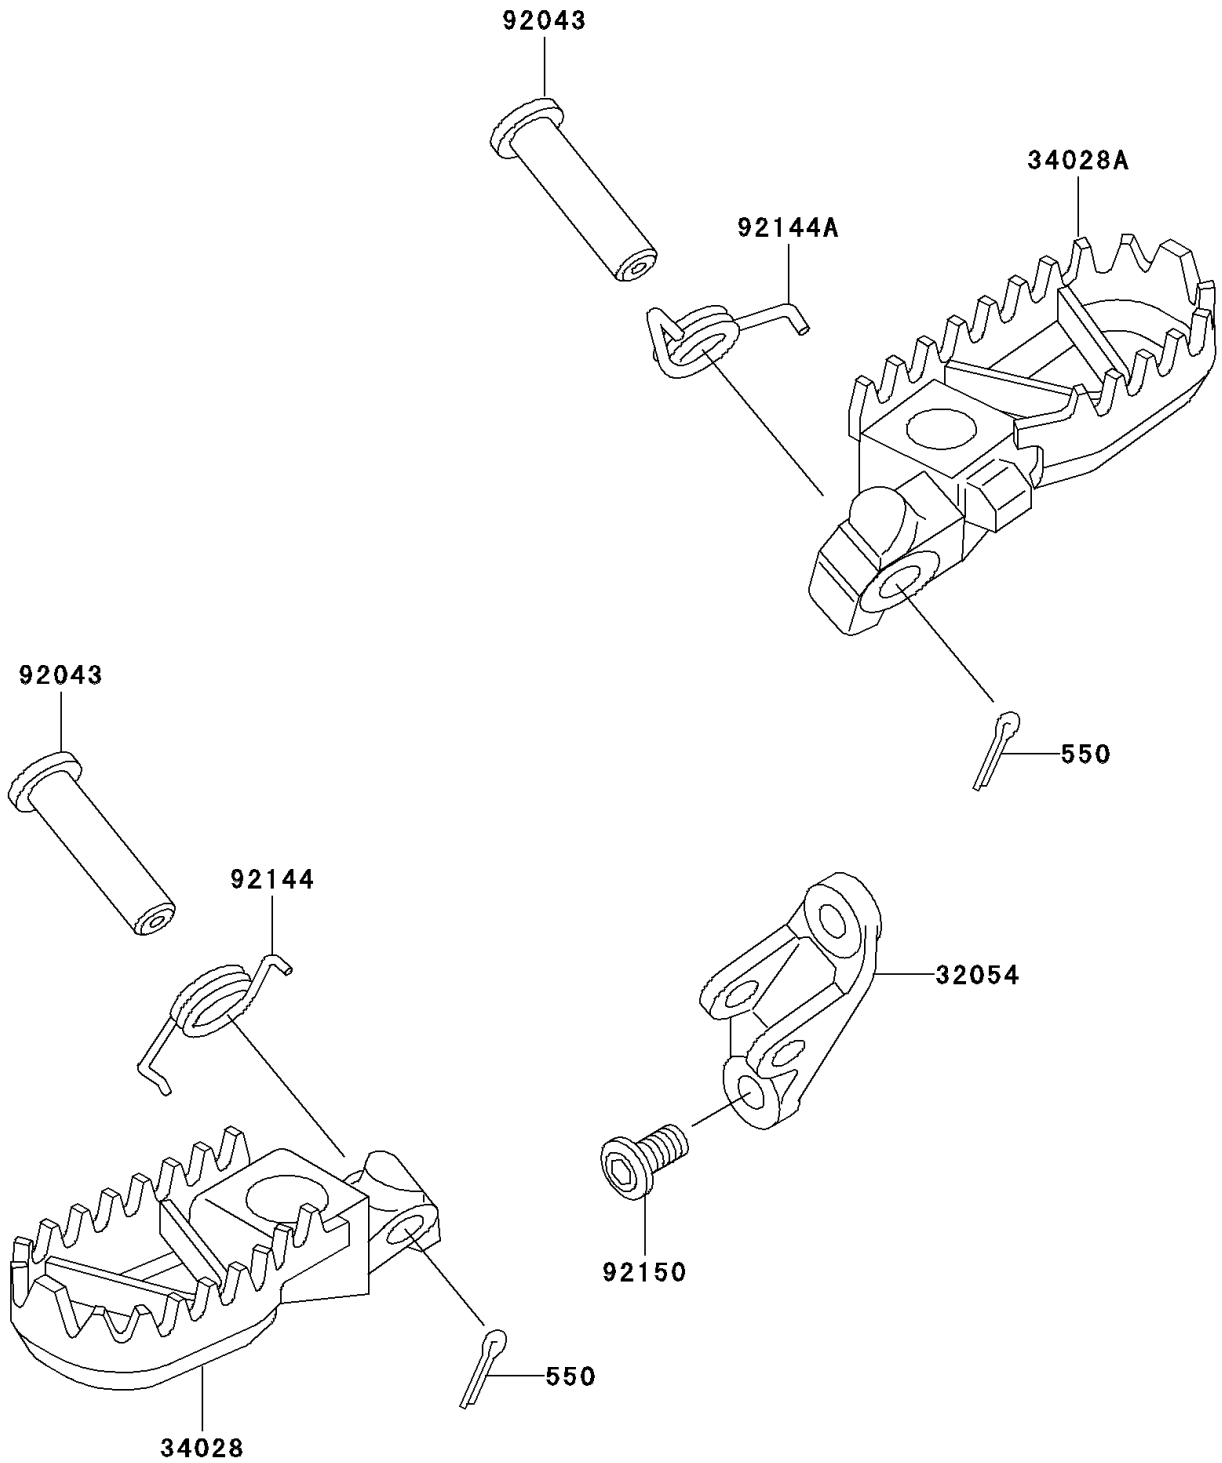

2001 KX500

PARTS DIAGRAM

Footrests

F2160

2001 KX500

PARTS LIST

Footrests

ITEM NAME

PART NUMBER

QUANTITY
