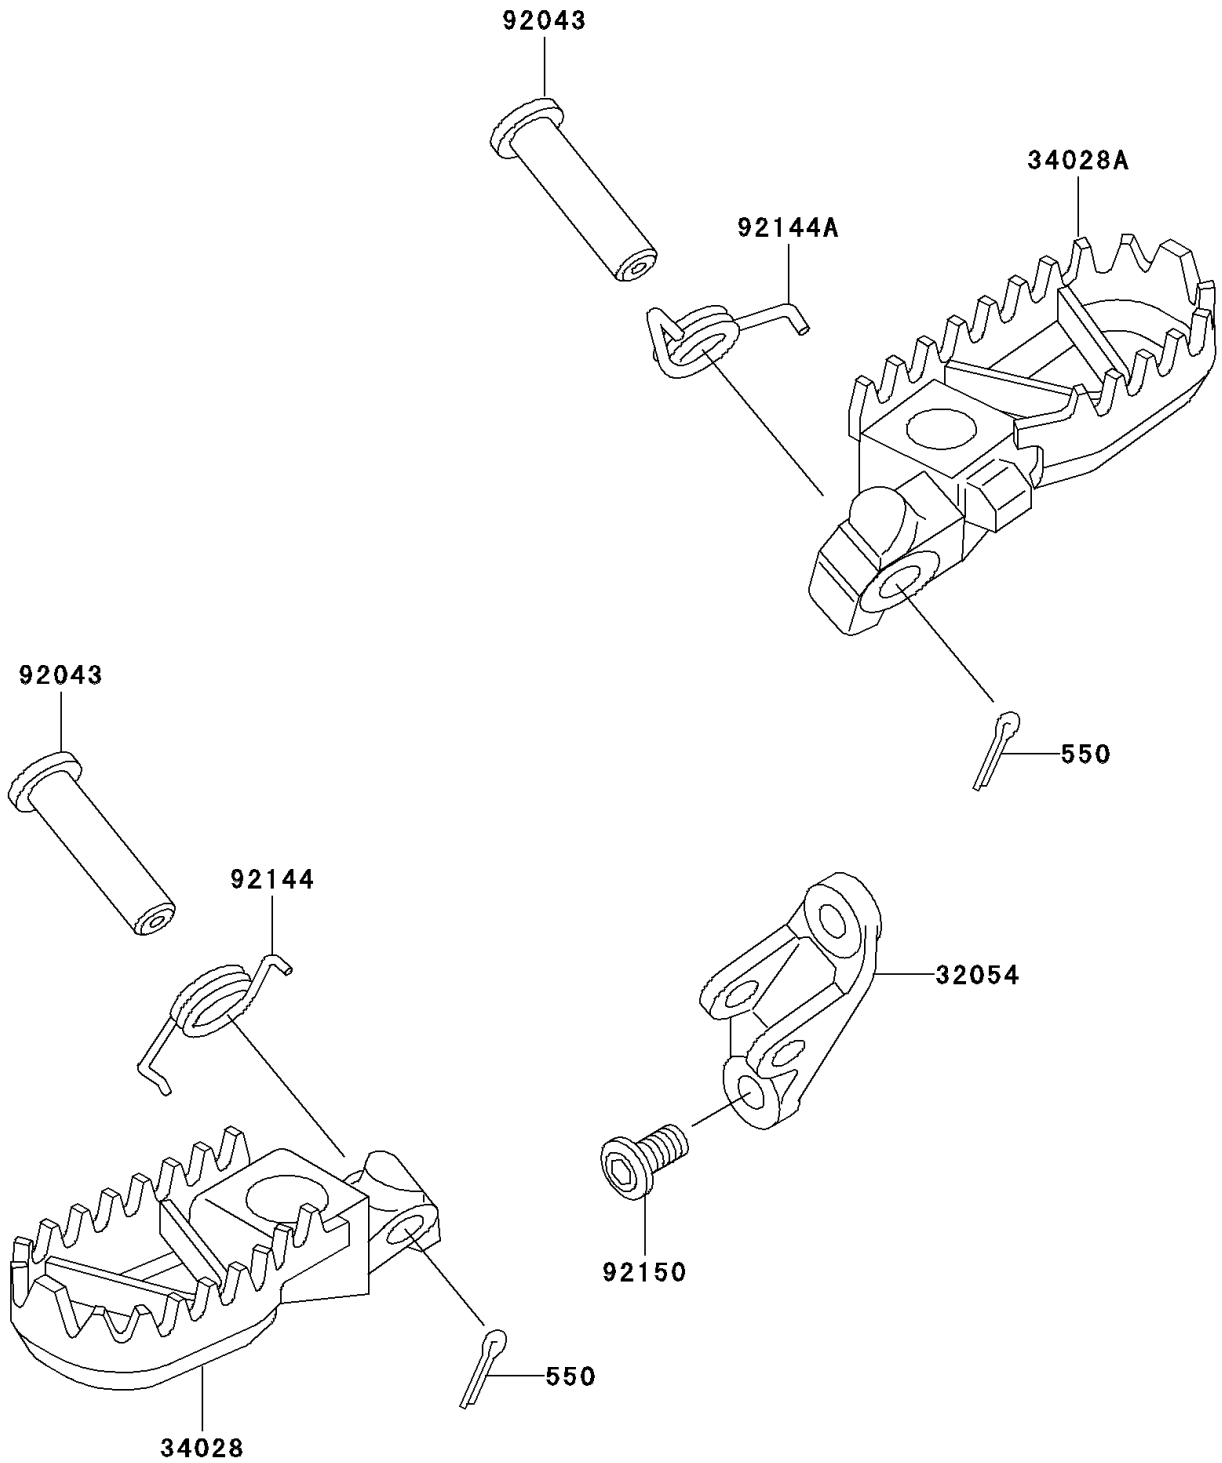

2000 KX500

PARTS DIAGRAM

Footrests

F2160

2000 KX500

PARTS LIST

Footrests

ITEM NAME

PART NUMBER

QUANTITY
