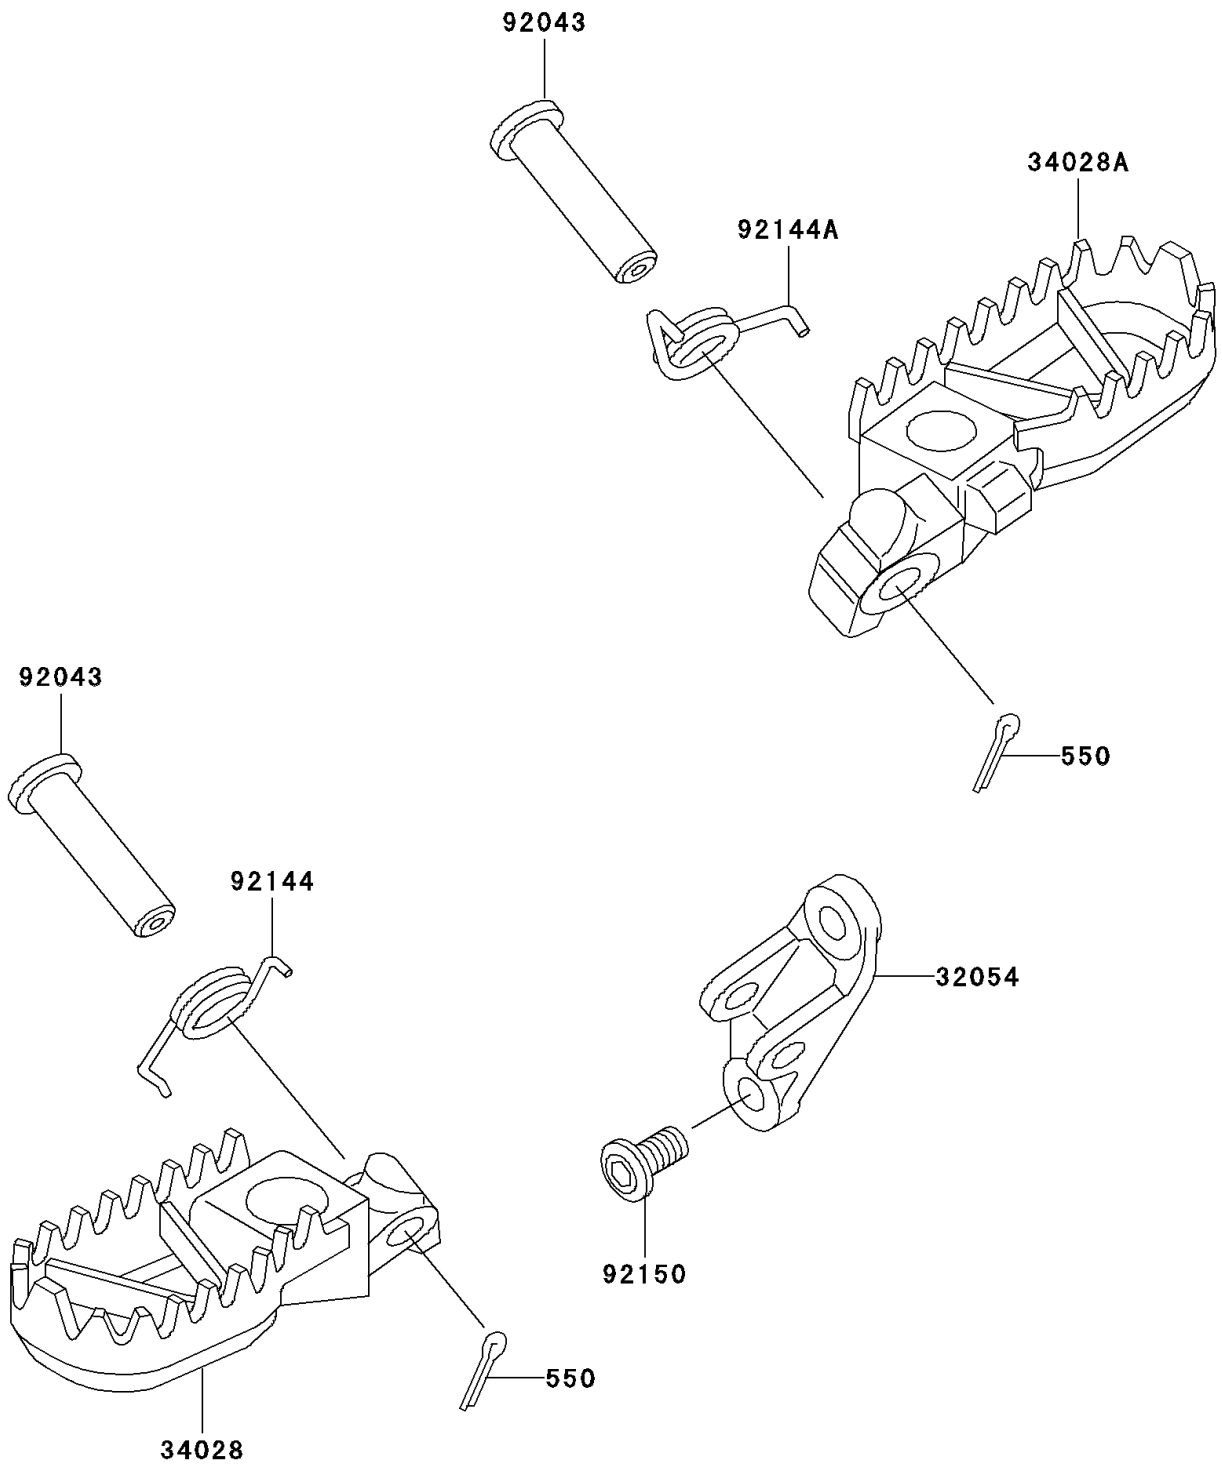

1999 KX500

PARTS DIAGRAM

Footrests

F2160

1999 KX500

PARTS LIST

Footrests

Kawasaki

Let the Good Times Roll®

ITEM NAME

PART NUMBER

QUANTITY
