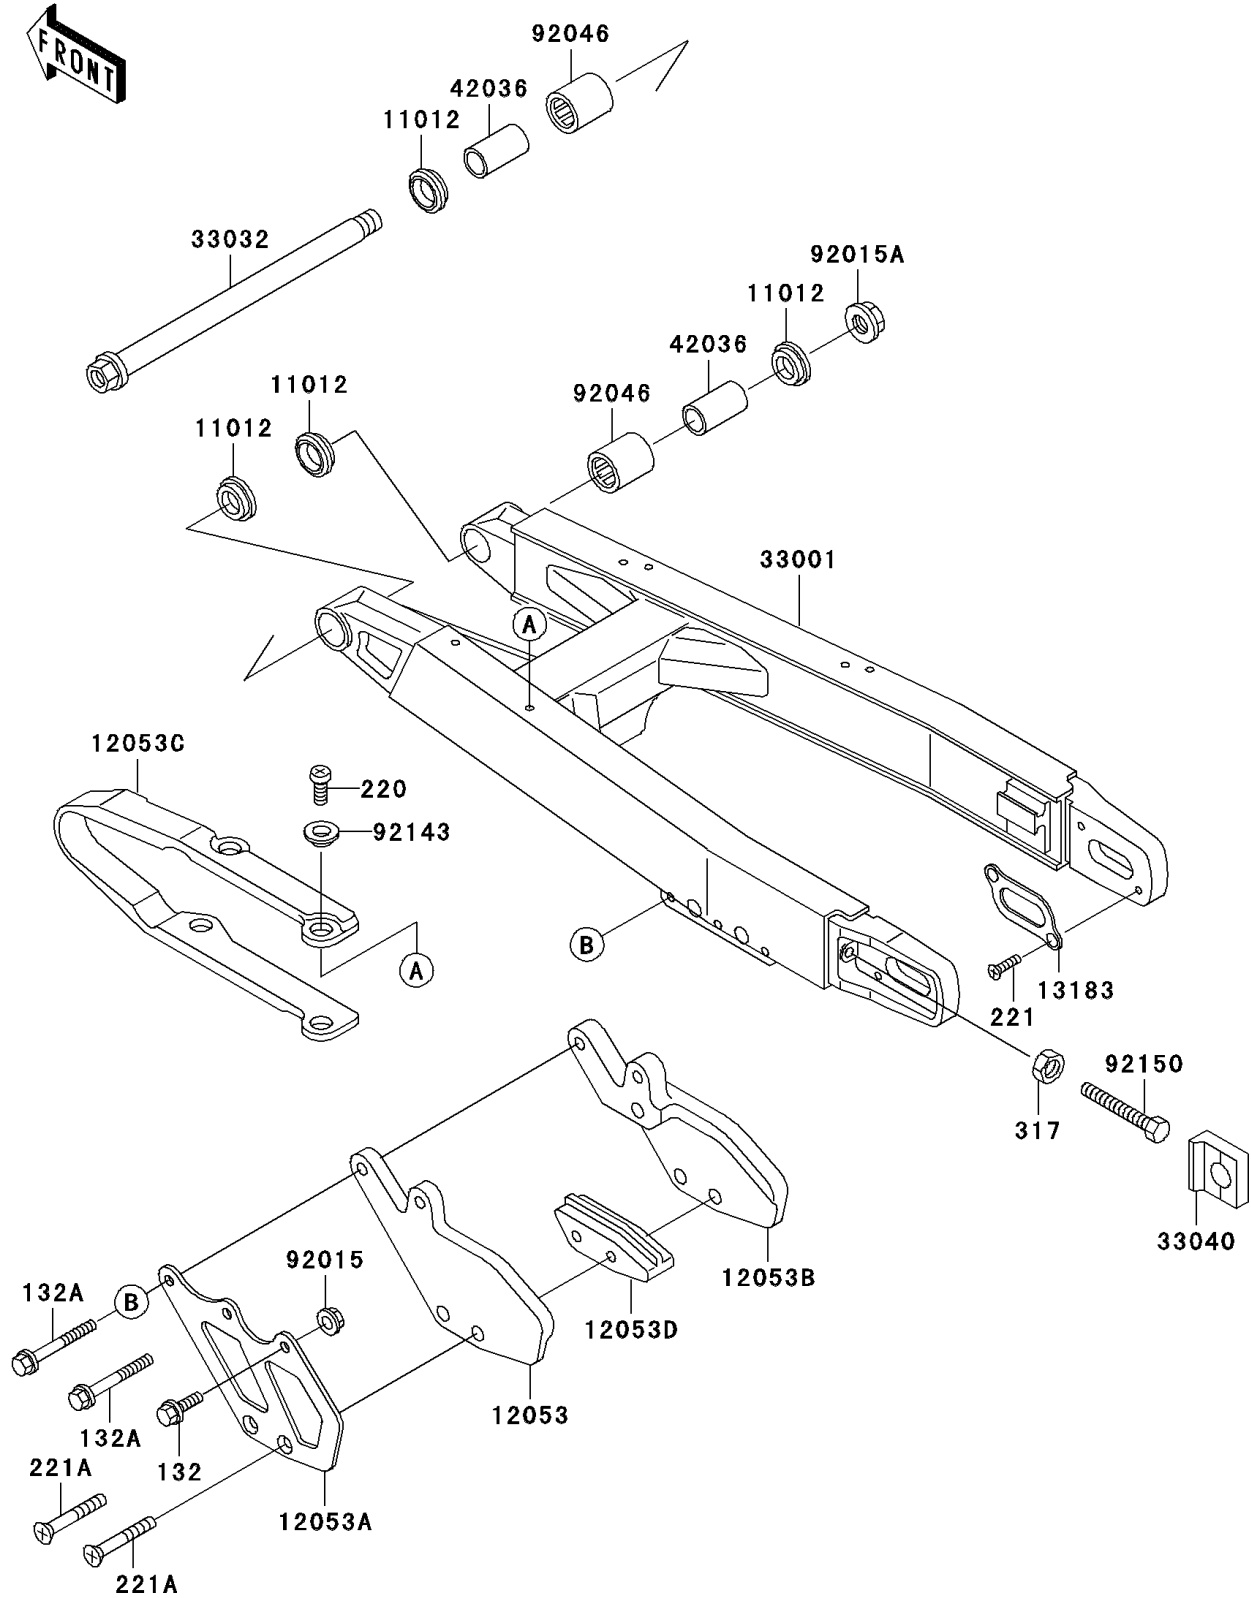

2001 KX500

PARTS DIAGRAM

Swingarm

F2141

2001 KX500

PARTS LIST

Swingarm

Kawasaki

Let the Good Times Roll®

ITEM NAME

PART NUMBER

QUANTITY
