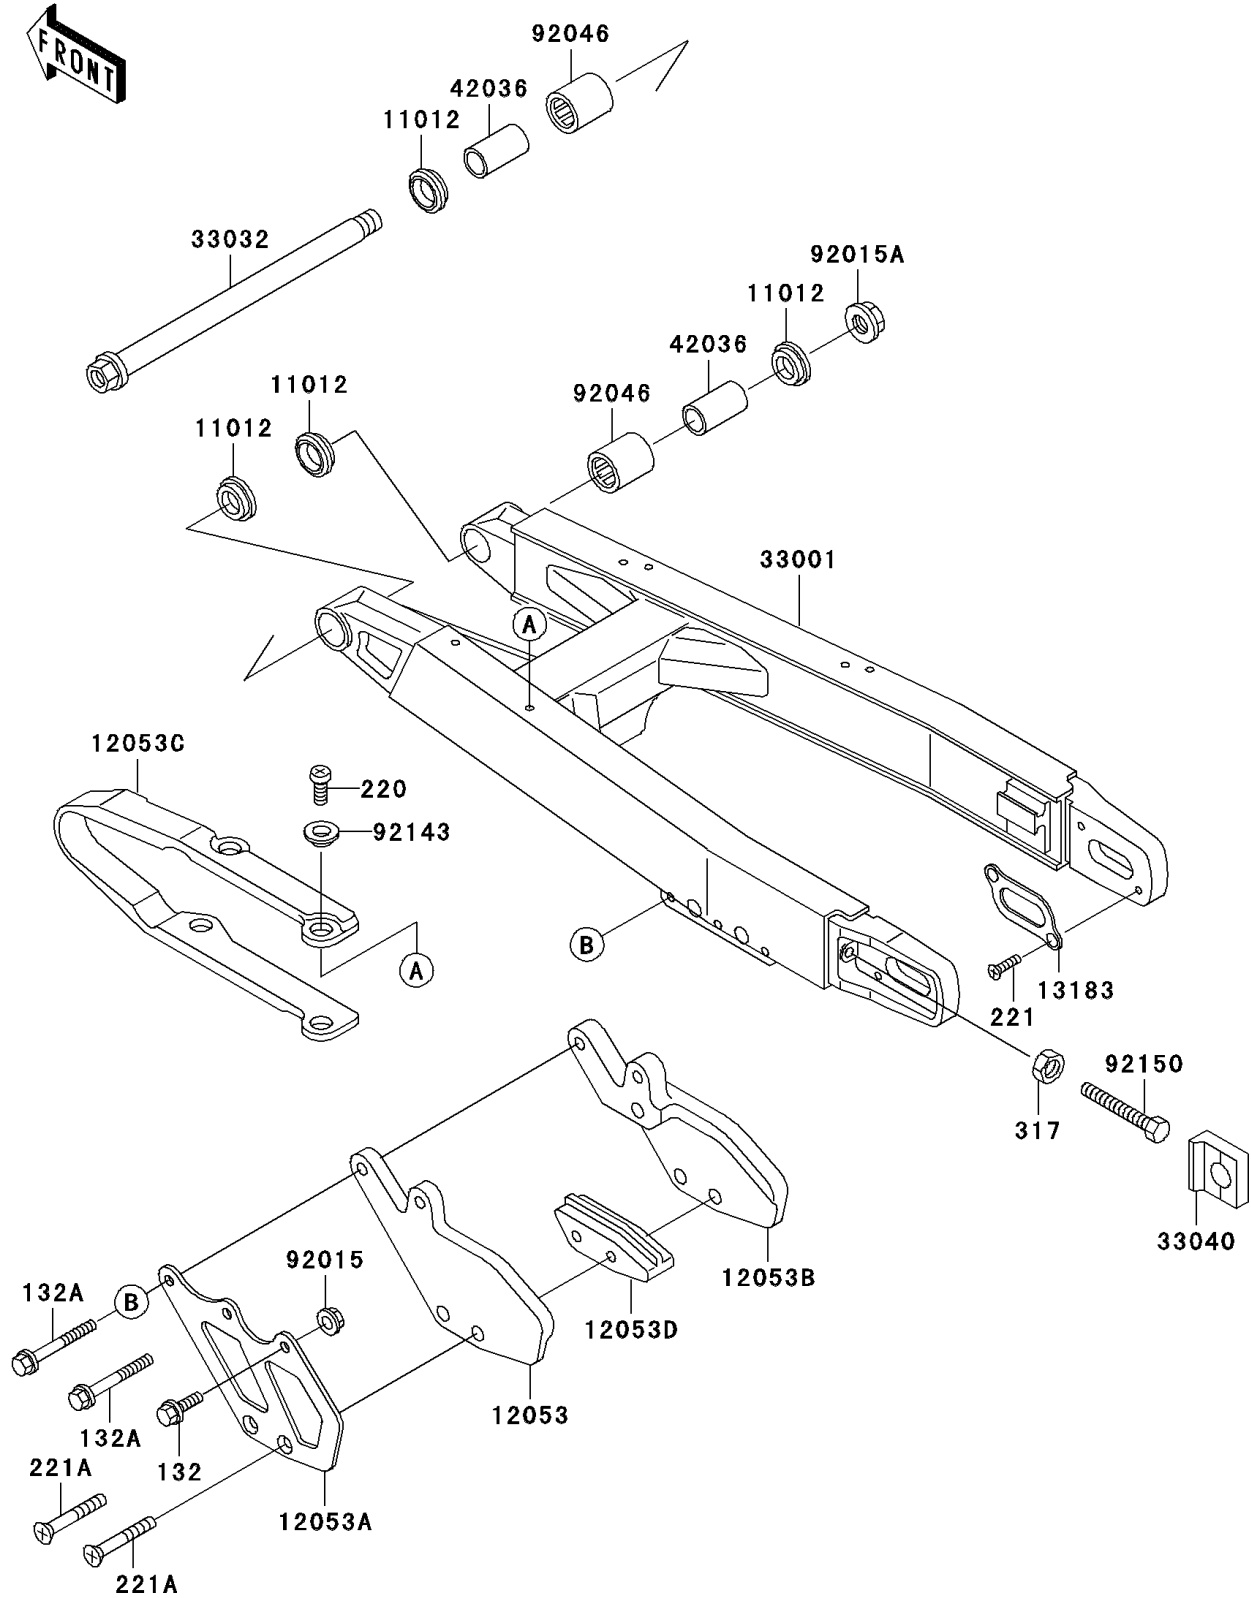

2000 KX500

PARTS DIAGRAM

Swingarm

F2141

2000 KX500

PARTS LIST

Swingarm

Kawasaki

Let the Good Times Roll®

ITEM NAME

PART NUMBER

QUANTITY
