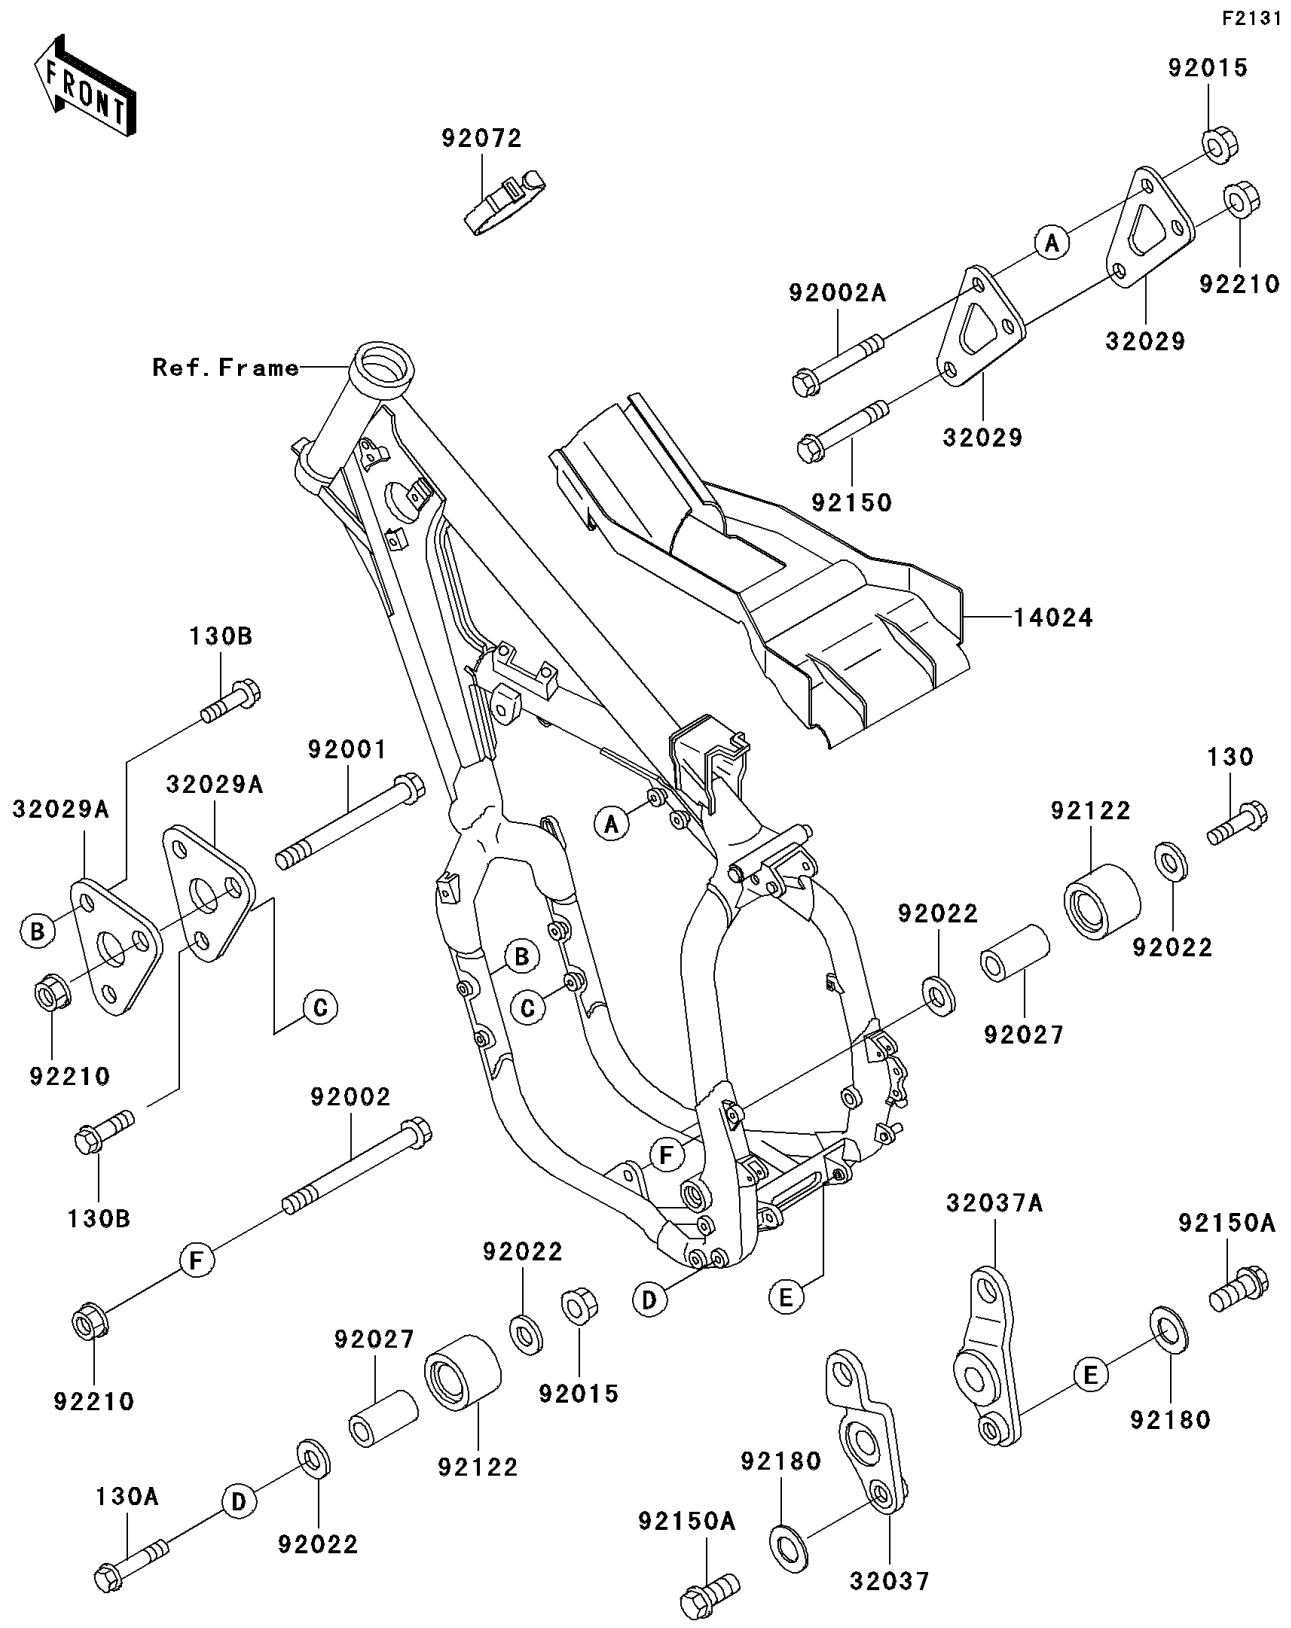

2001 KX500

PARTS DIAGRAM

Frame Fittings

2001 KX500

PARTS LIST

Frame Fittings

Kawasaki

Let the Good Times Roll®

ITEM NAME

PART NUMBER

QUANTITY
