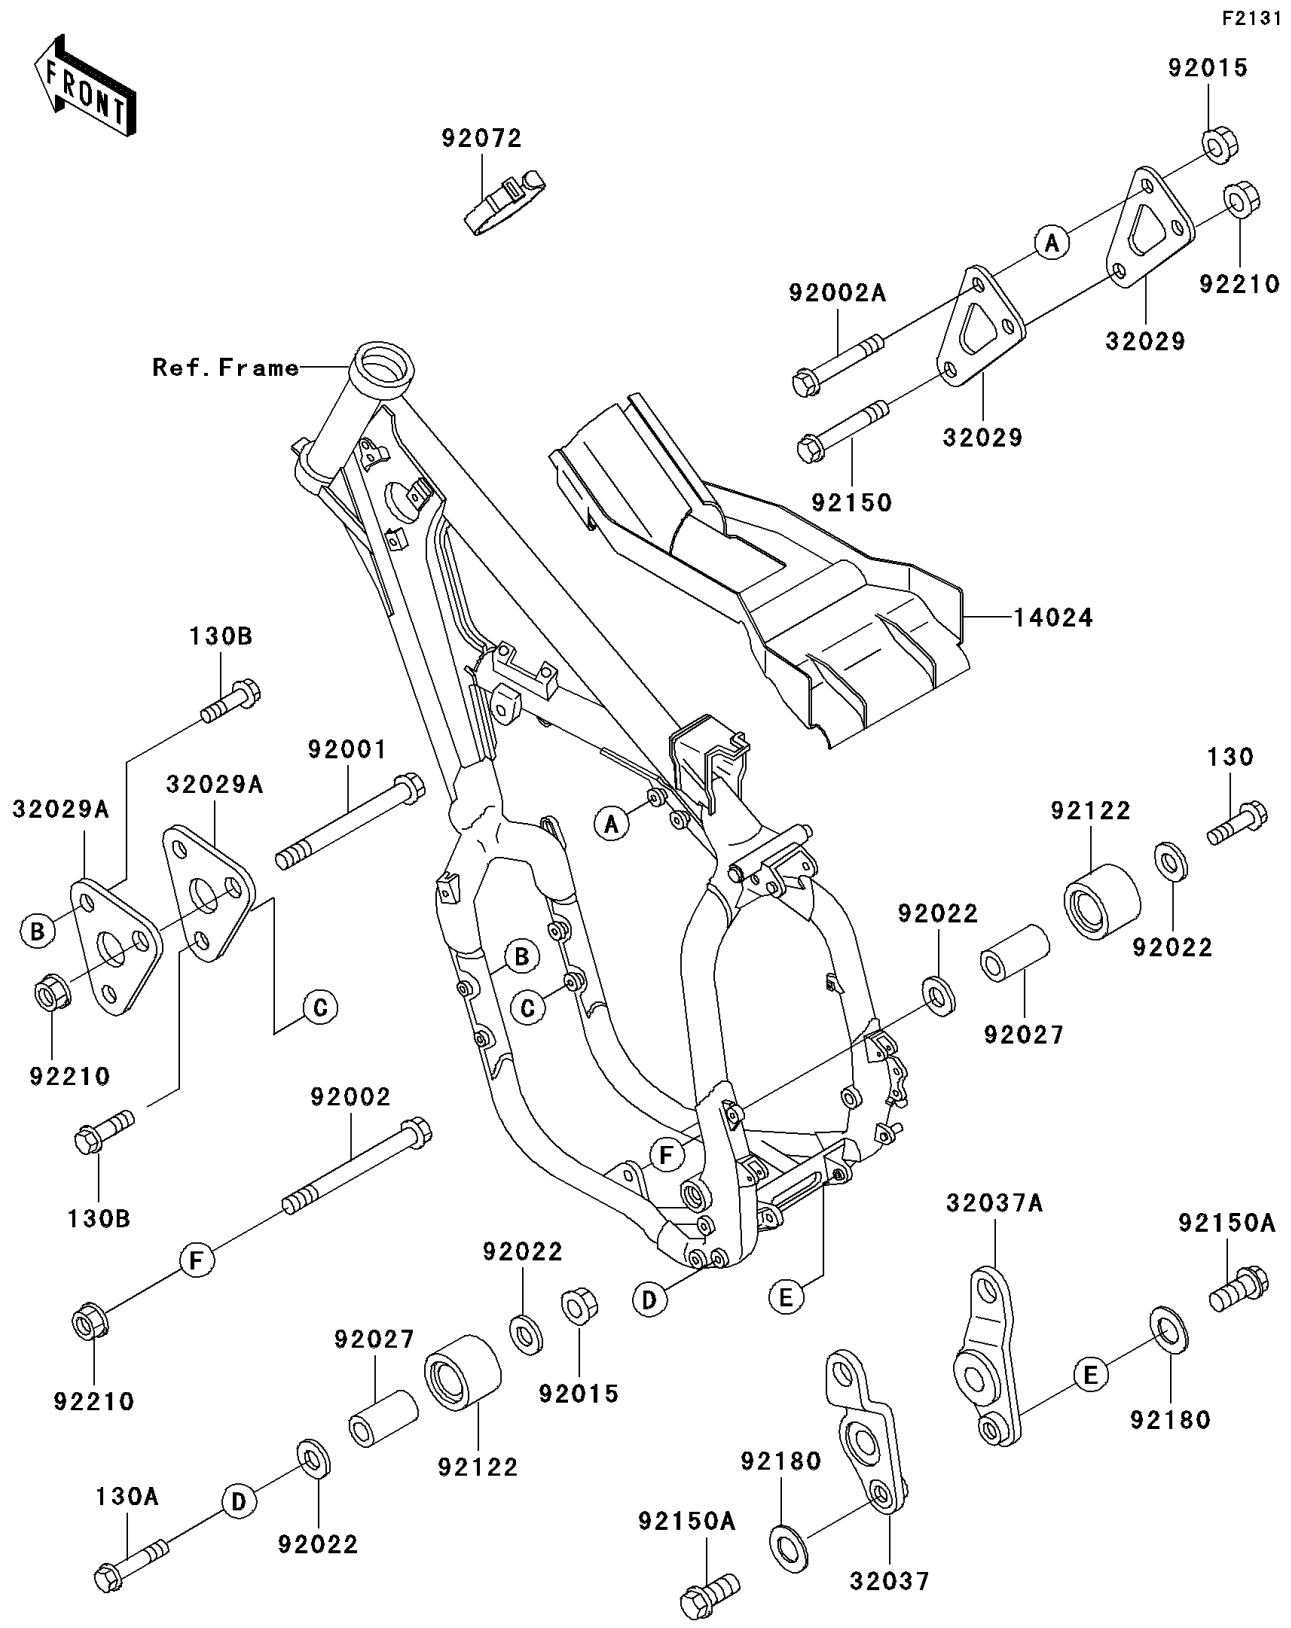

1999 KX500

PARTS DIAGRAM

Frame Fittings

1999 KX500

PARTS LIST

Frame Fittings

ITEM NAME

PART NUMBER

QUANTITY
