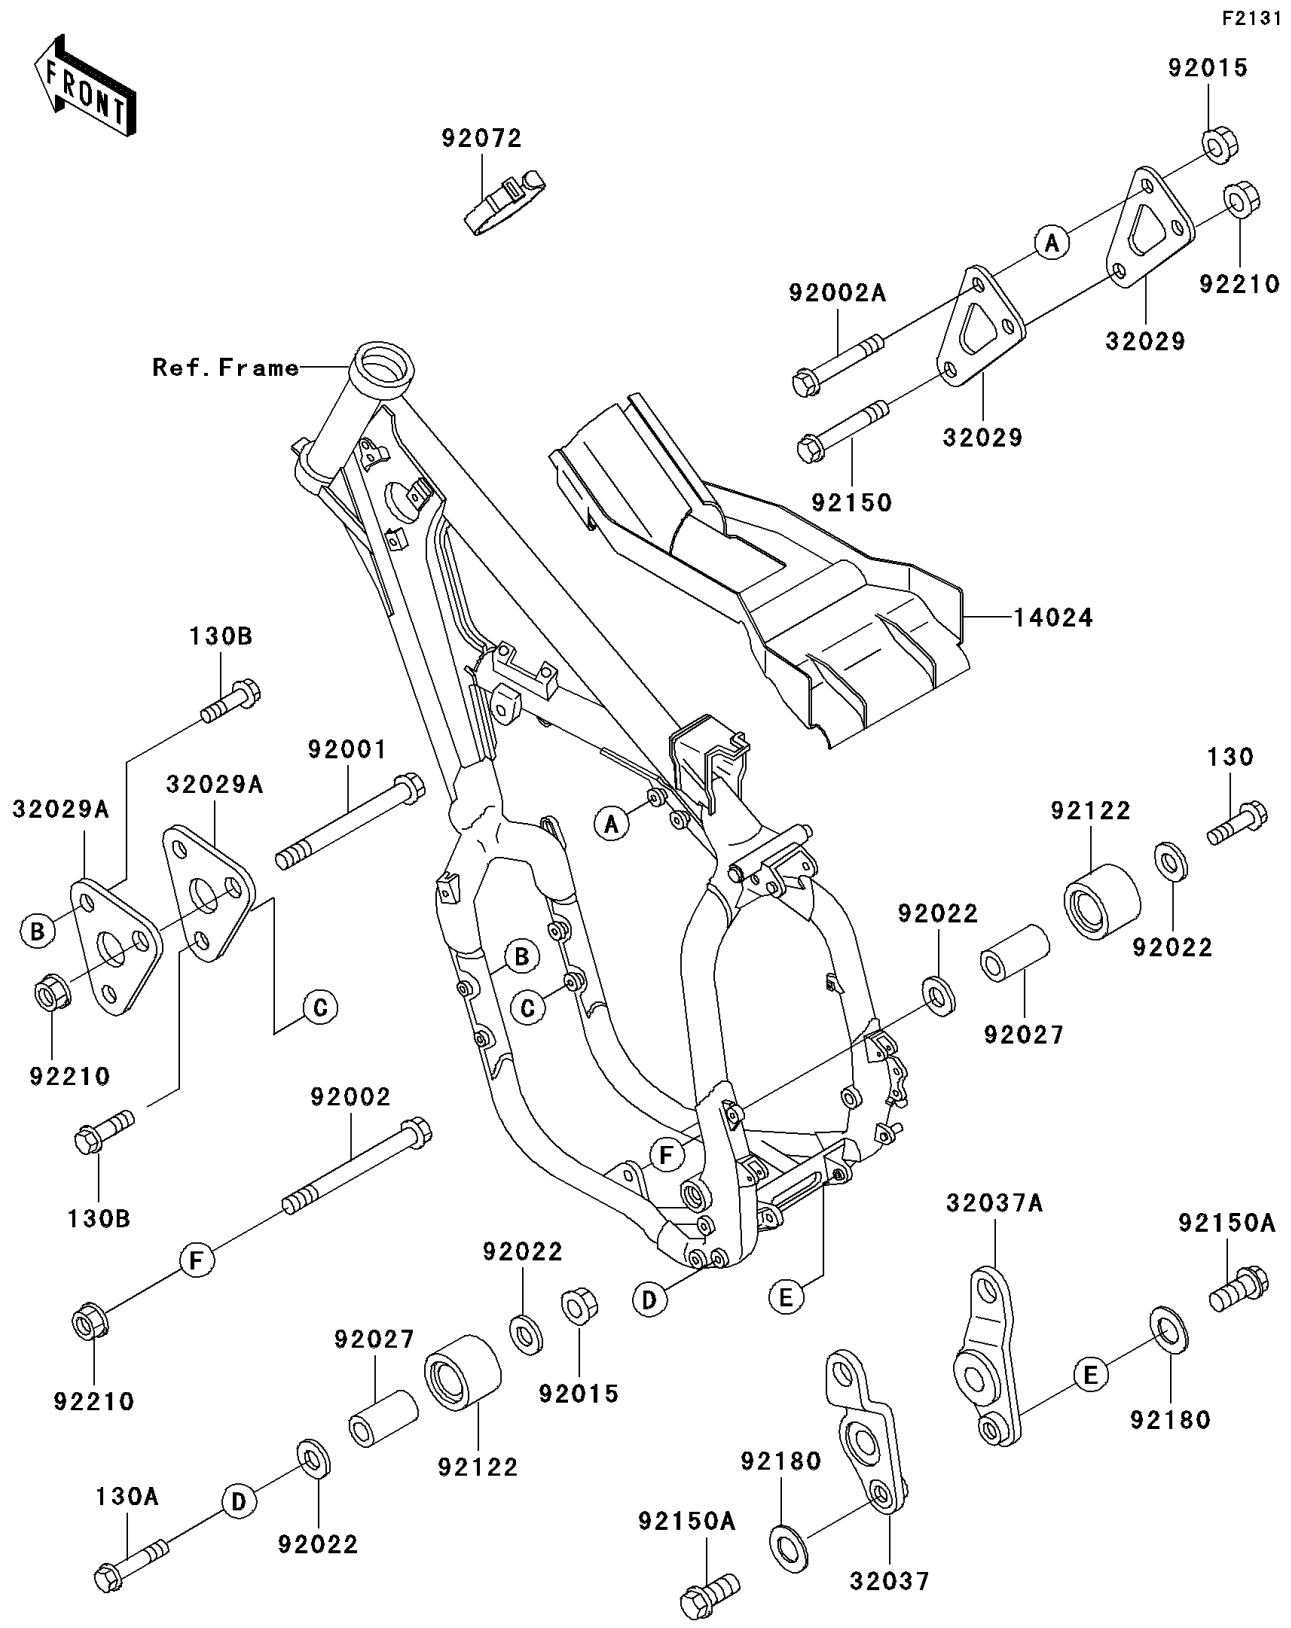

1998 KX500

PARTS DIAGRAM

Frame Fittings

1998 KX500

PARTS LIST

Frame Fittings

Kawasaki

Let the Good Times Roll®

ITEM NAME

PART NUMBER

QUANTITY
