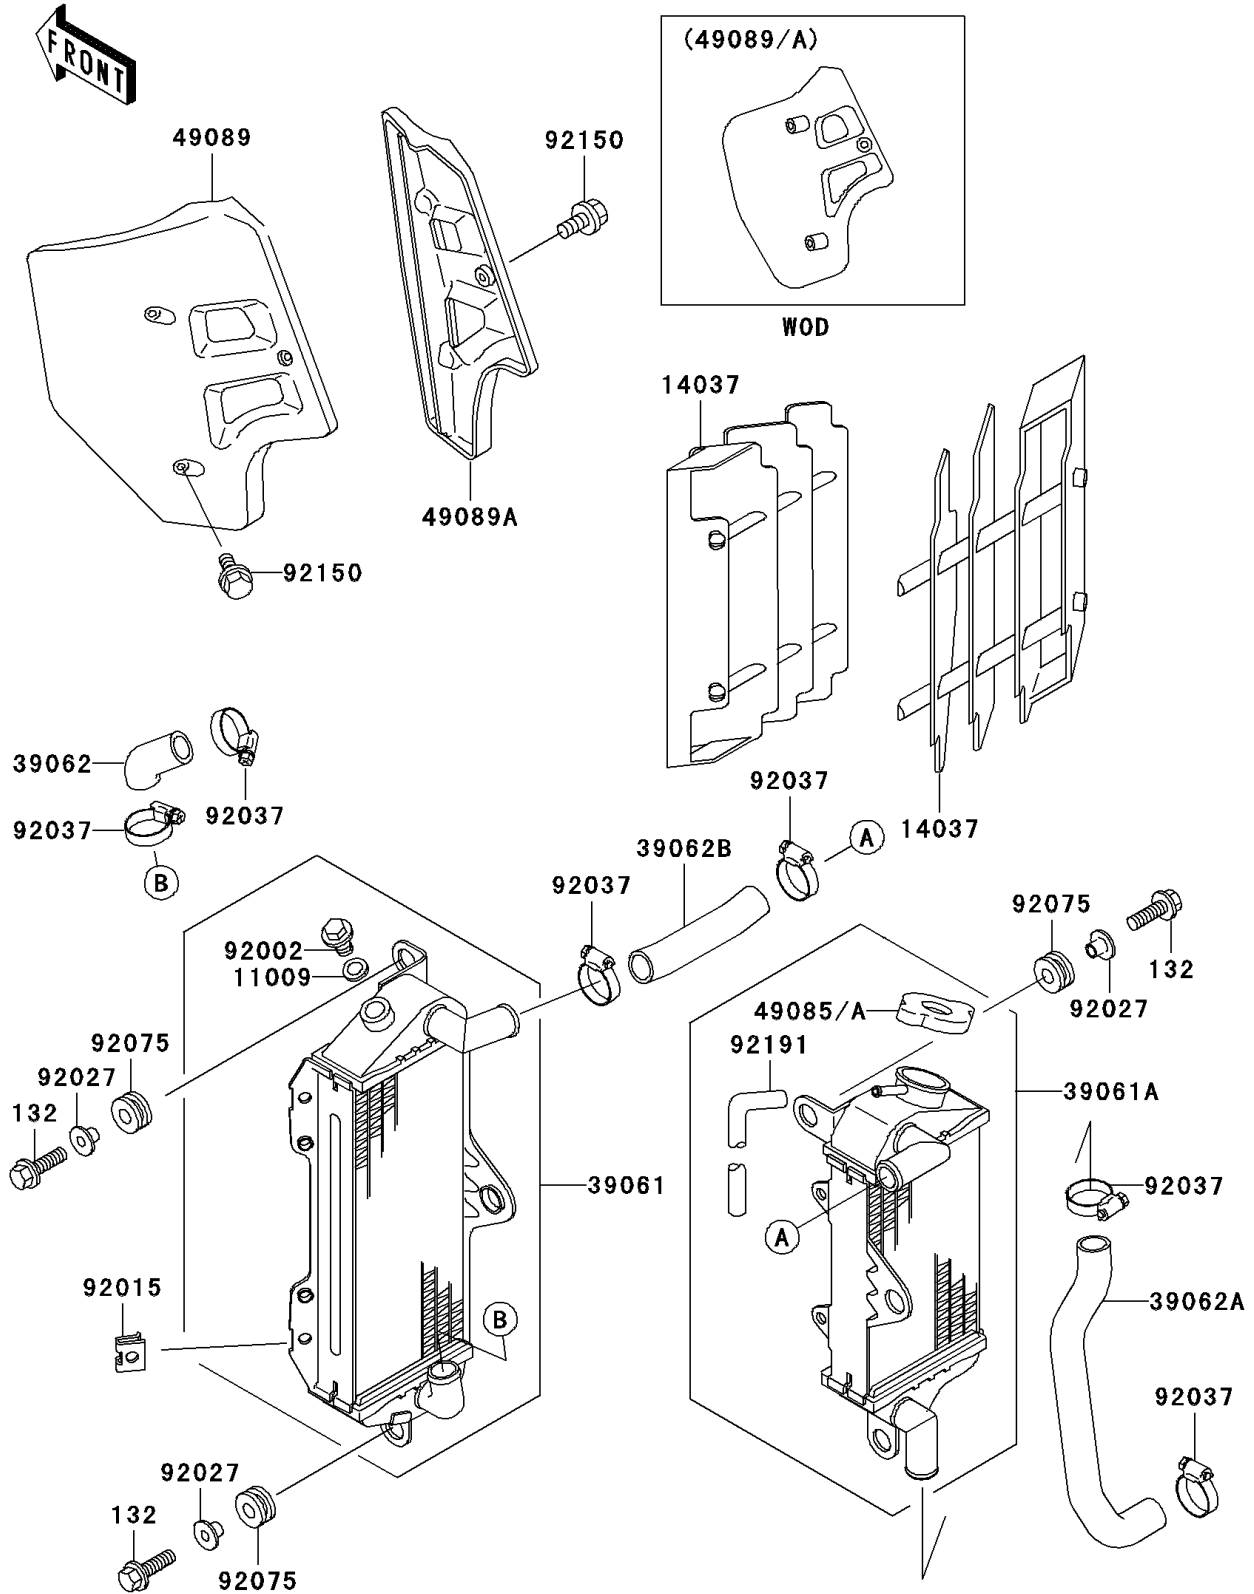

2000 KX500

PARTS DIAGRAM

Radiator

E3032

2000 KX500

PARTS LIST

Radiator

Kawasaki

Let the Good Times Roll®

ITEM NAME

PART NUMBER

QUANTITY
