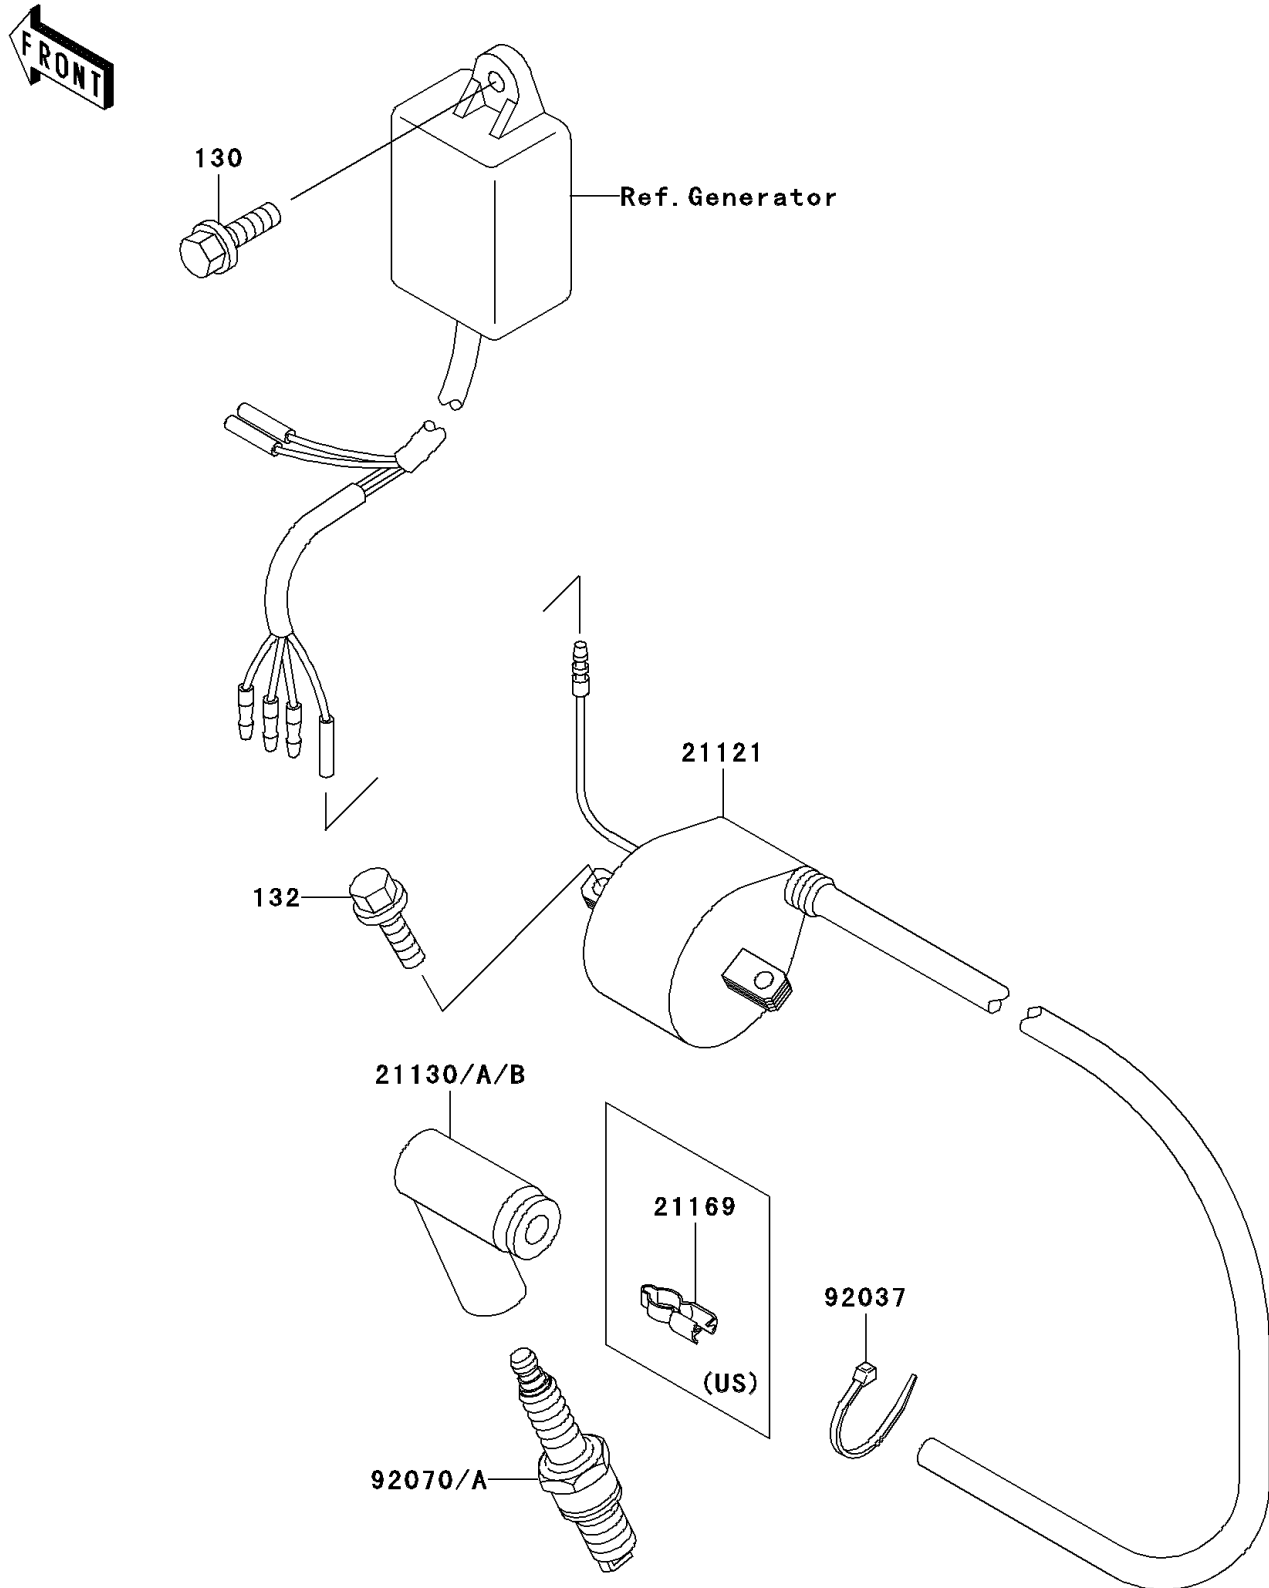

1999 KX500

PARTS DIAGRAM

Ignition System

E1830

1999 KX500

PARTS LIST

Ignition System

ITEM NAME

PART NUMBER

QUANTITY
