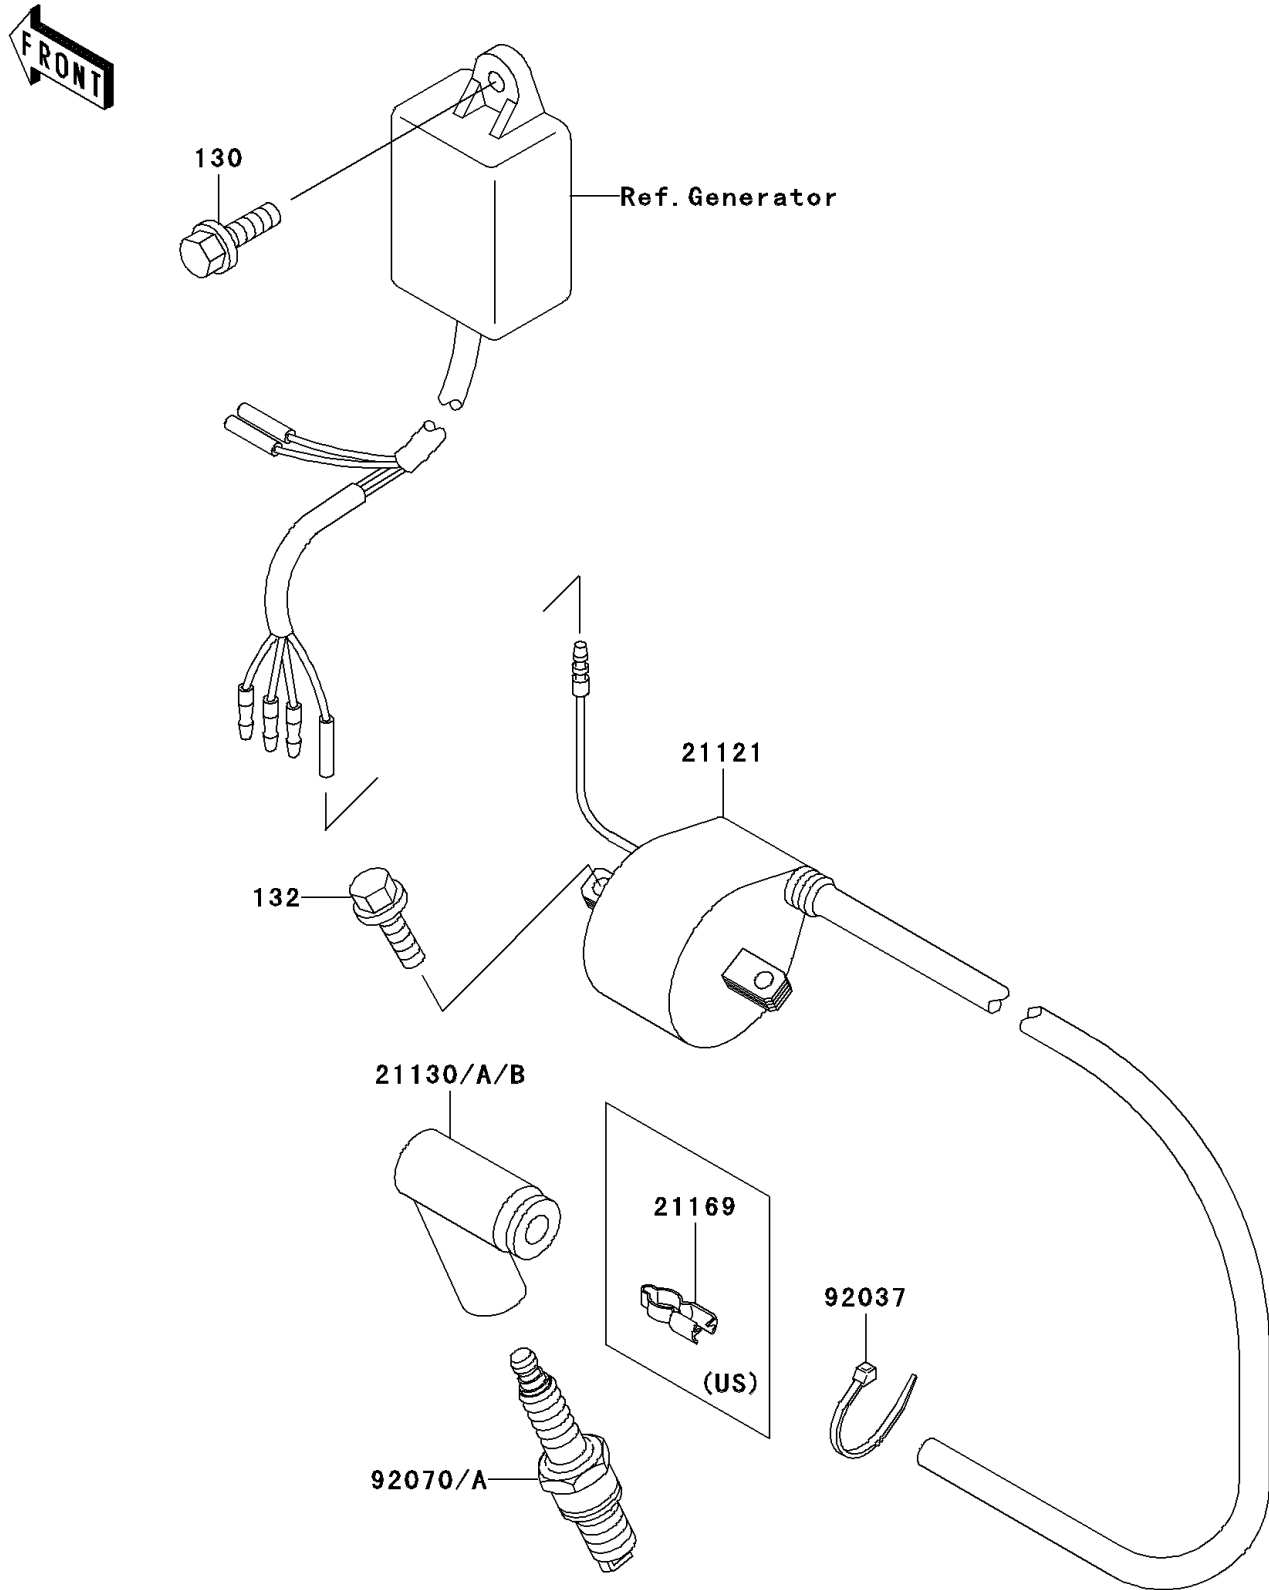

1998 KX500

PARTS DIAGRAM

Ignition System

E1830

1998 KX500

PARTS LIST

Ignition System

Kawasaki

Let the Good Times Roll®

ITEM NAME

PART NUMBER

QUANTITY
