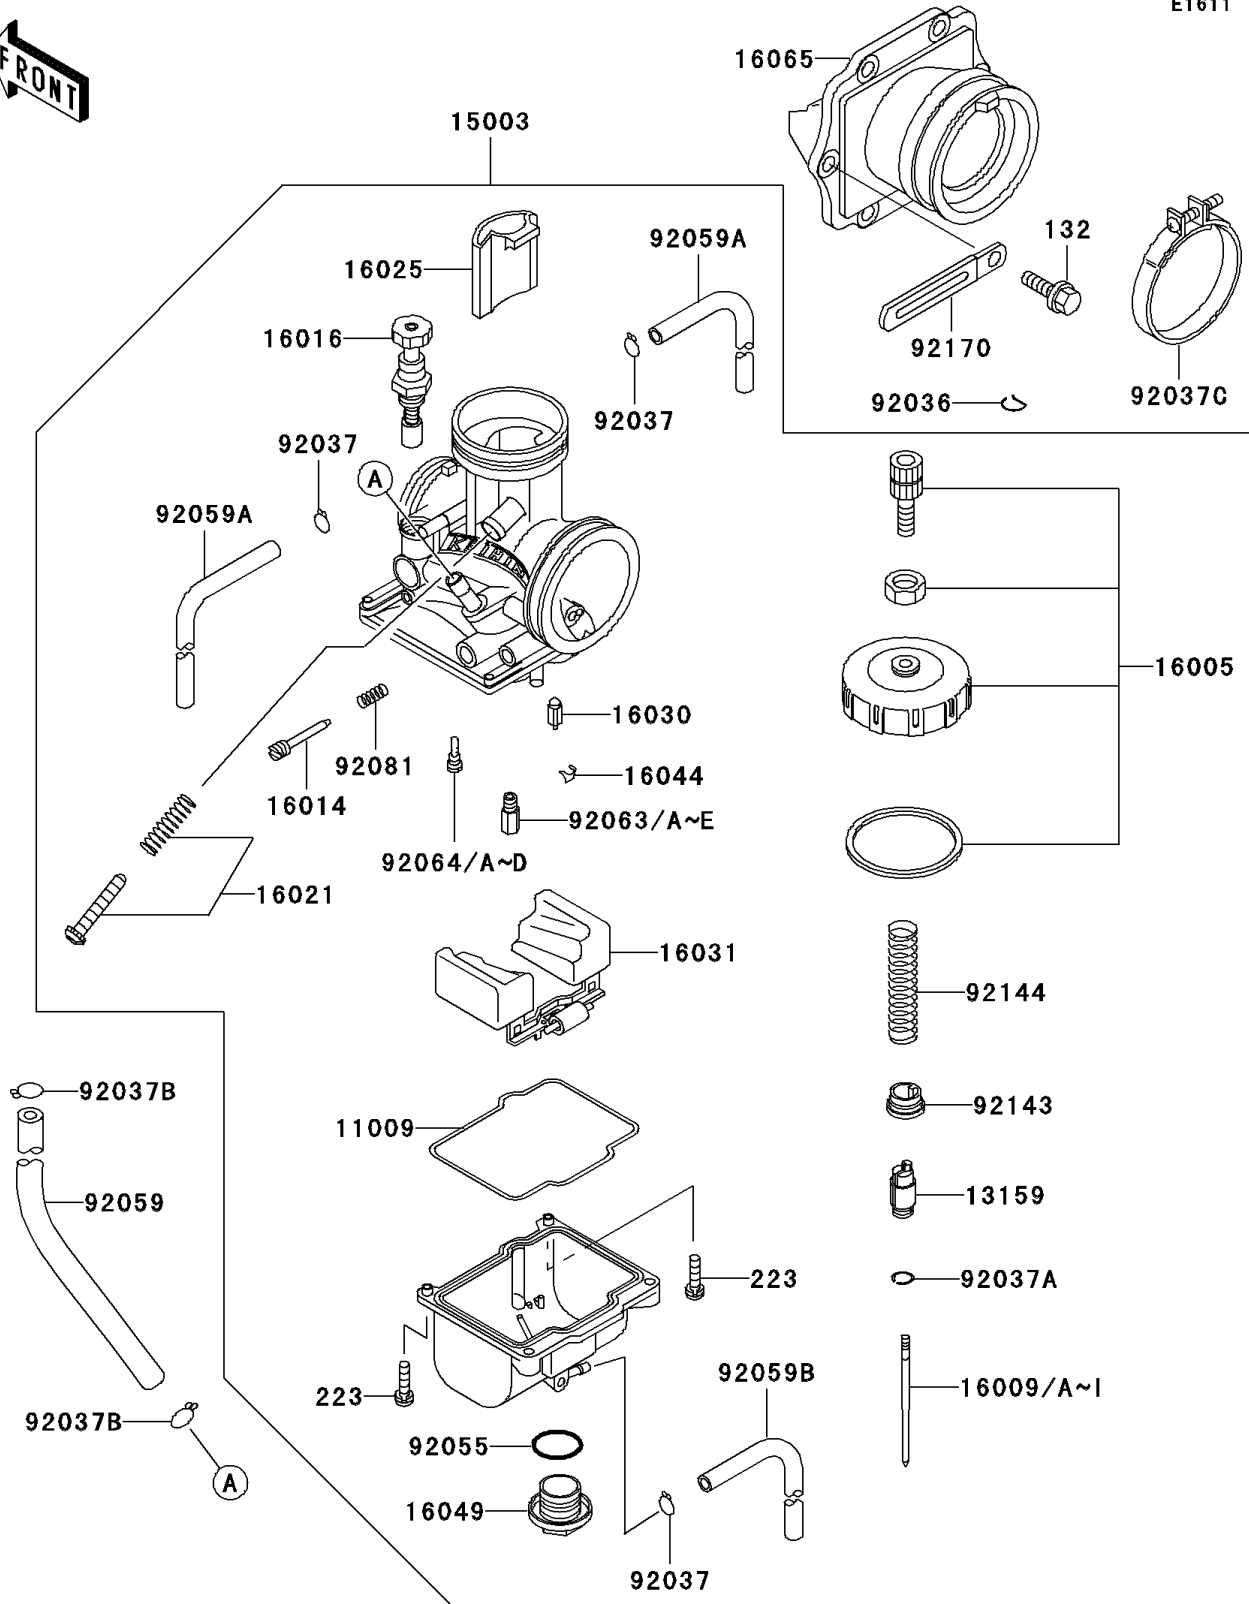

1998 KX500

PARTS DIAGRAM

Carburetor

E1611

1998 KX500

PARTS LIST

Carburetor

Kawasaki

Let the Good Times Roll®

ITEM NAME

PART NUMBER

QUANTITY
