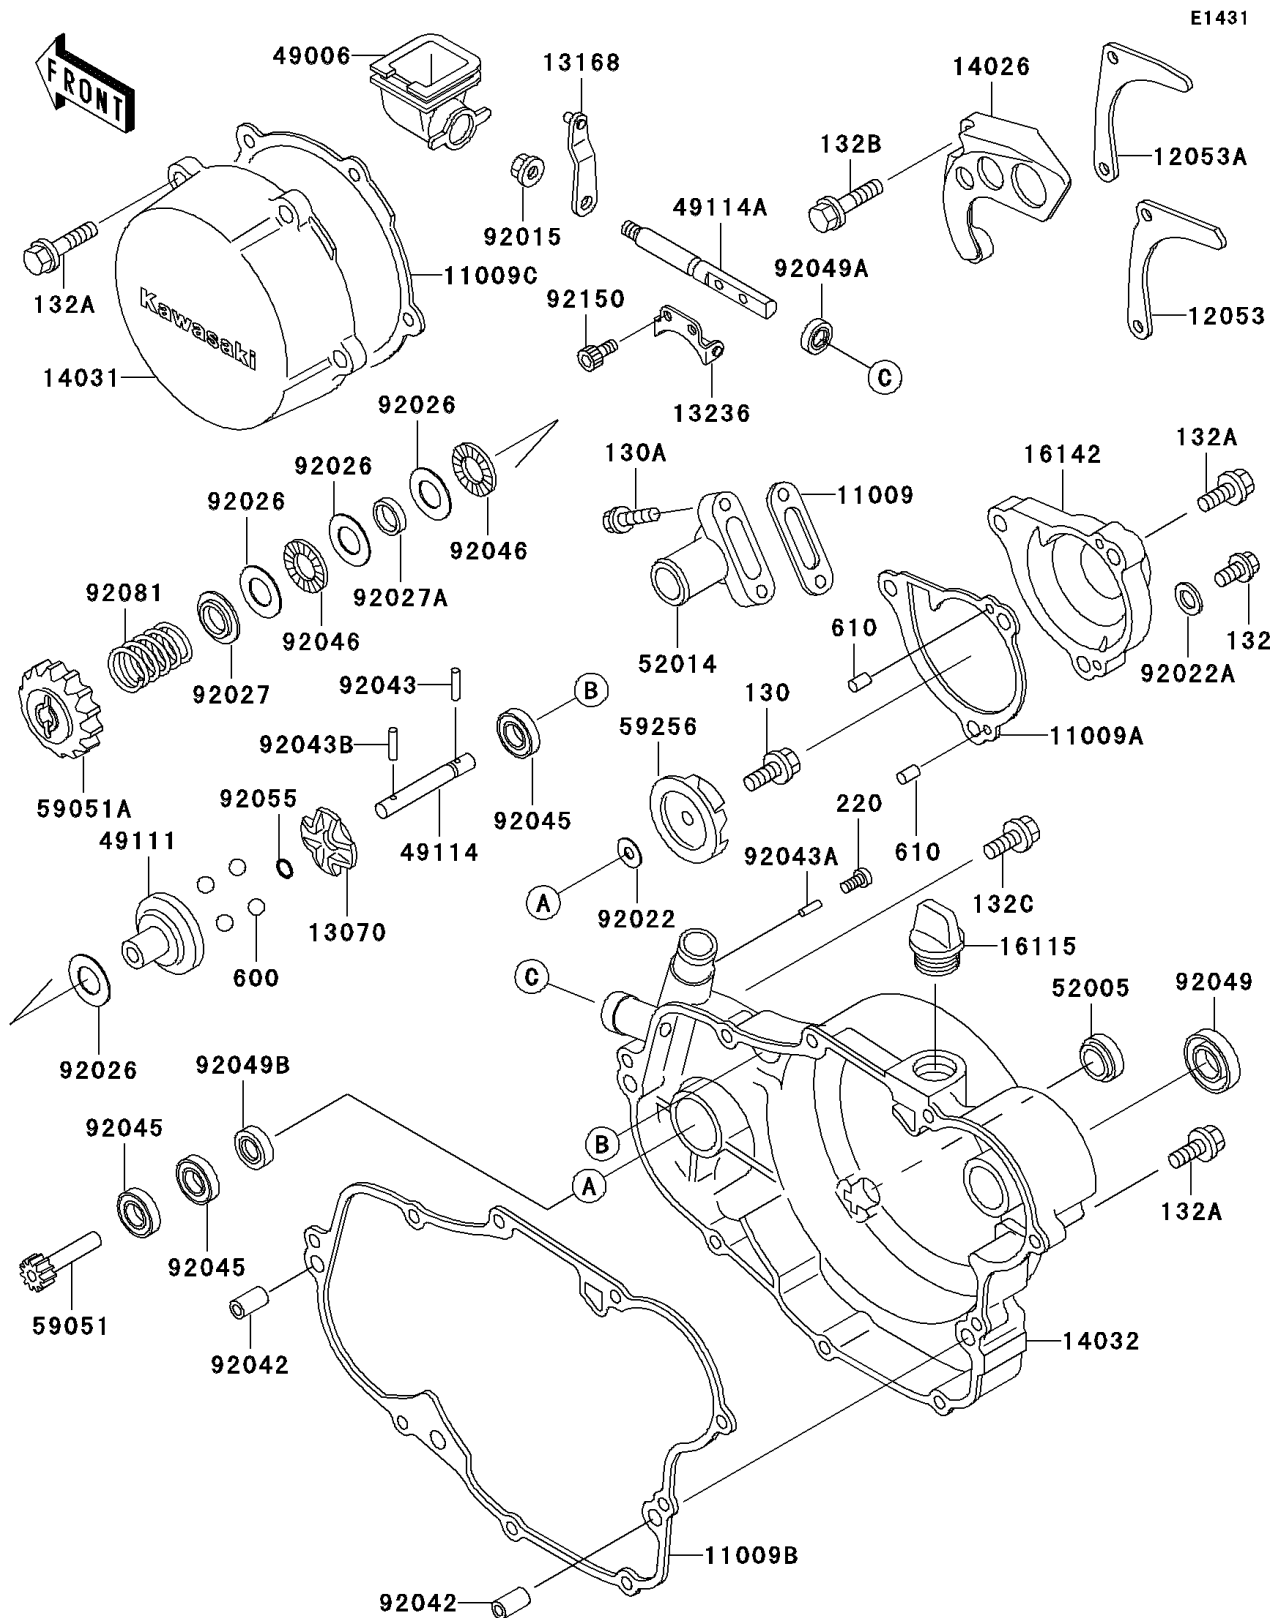

1999 KX500

PARTS DIAGRAM

Engine Cover(s)

E1431

1999 KX500

PARTS LIST

Engine Cover(s)

ITEM NAME

PART NUMBER

QUANTITY
