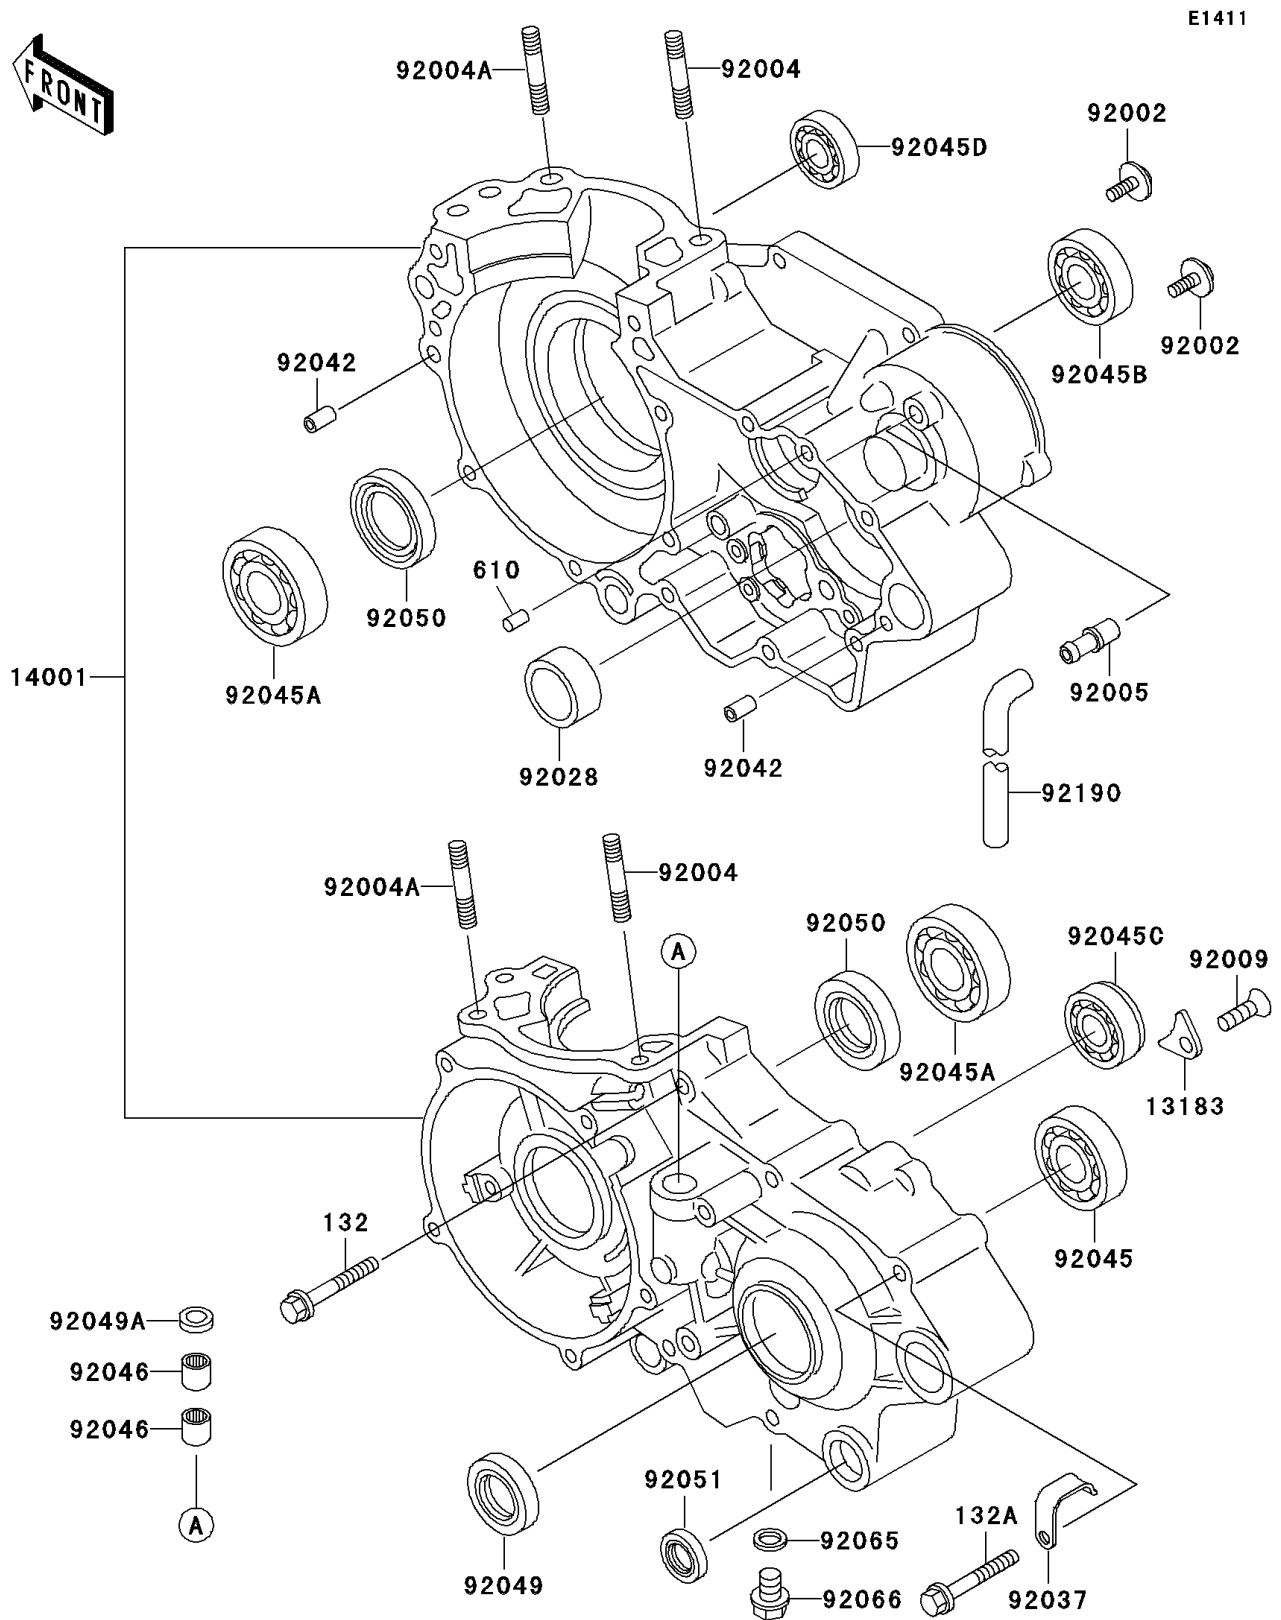

2001 KX500

PARTS DIAGRAM

Crankcase

2001 KX500

PARTS LIST

Crankcase

ITEM NAME

PART NUMBER

QUANTITY
