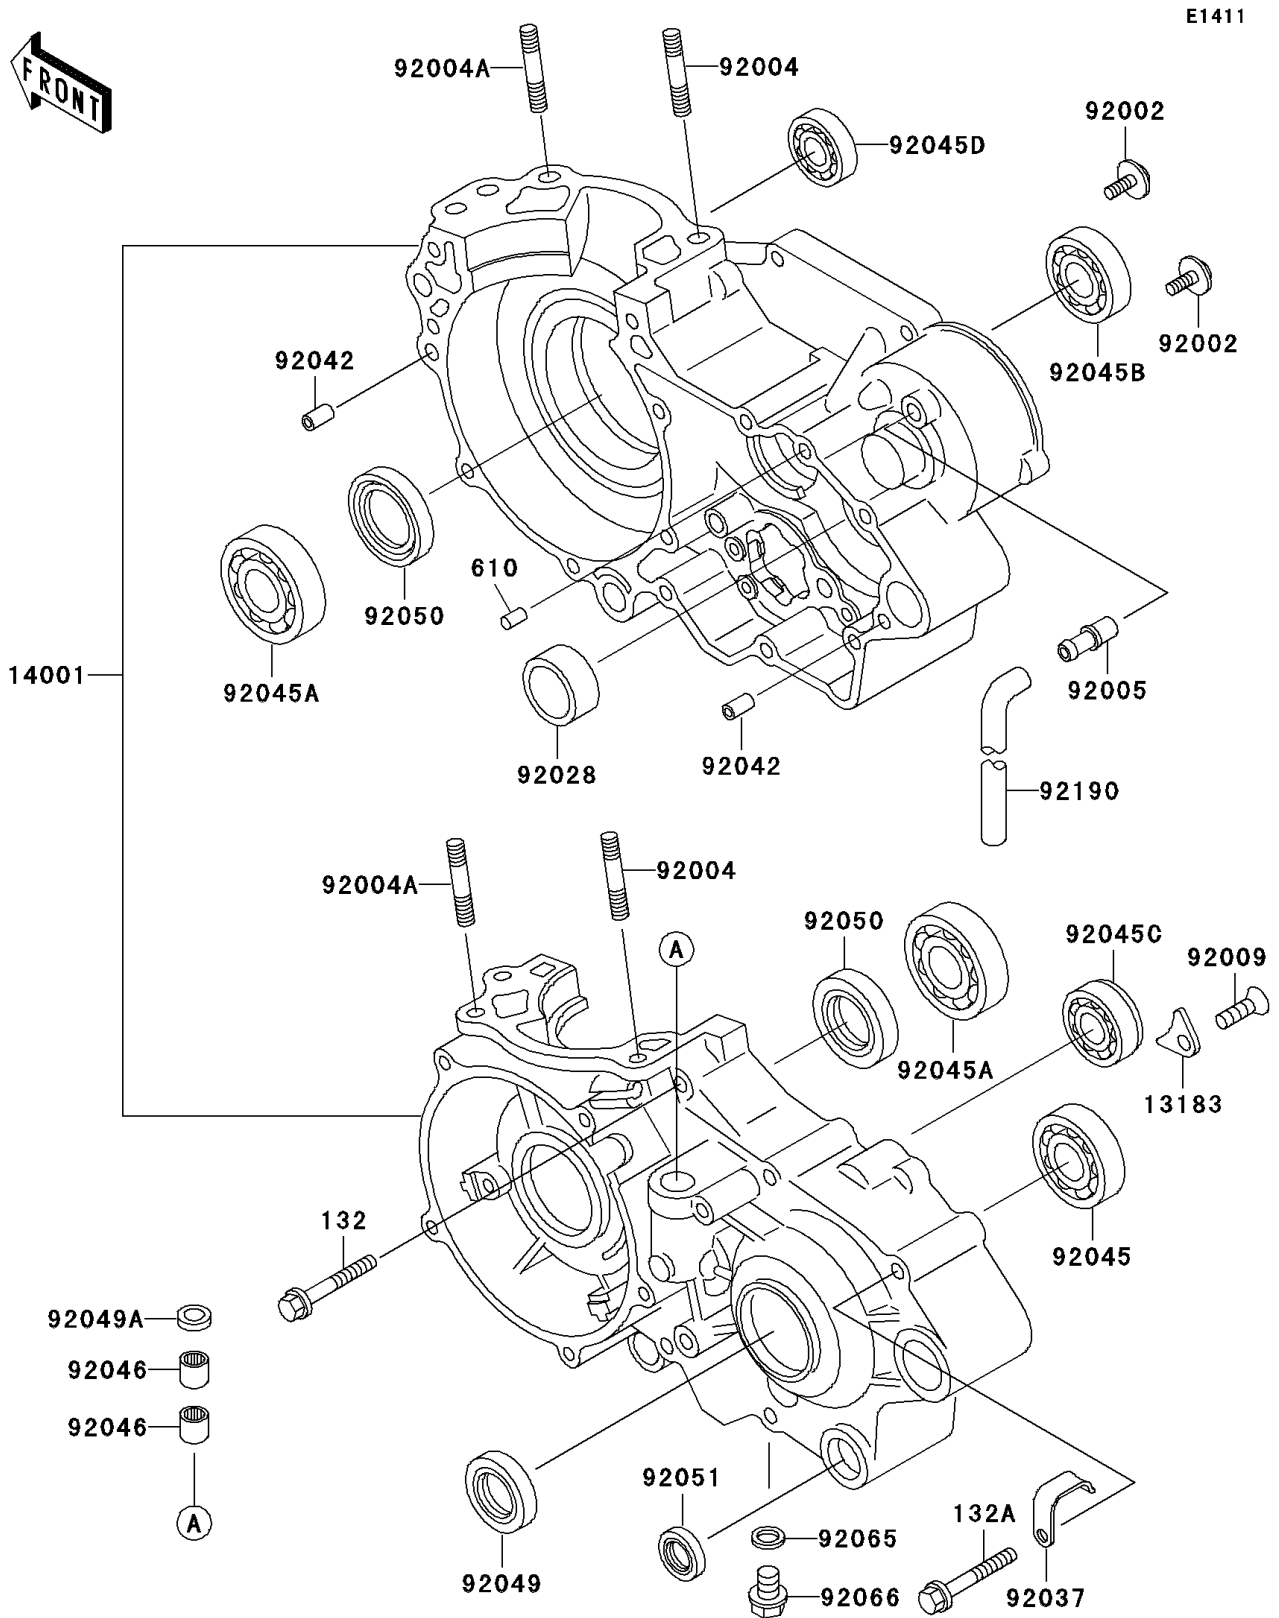

2000 KX500

PARTS DIAGRAM

Crankcase

2000 KX500

PARTS LIST

Crankcase

Kawasaki

Let the Good Times Roll®

ITEM NAME

PART NUMBER

QUANTITY
