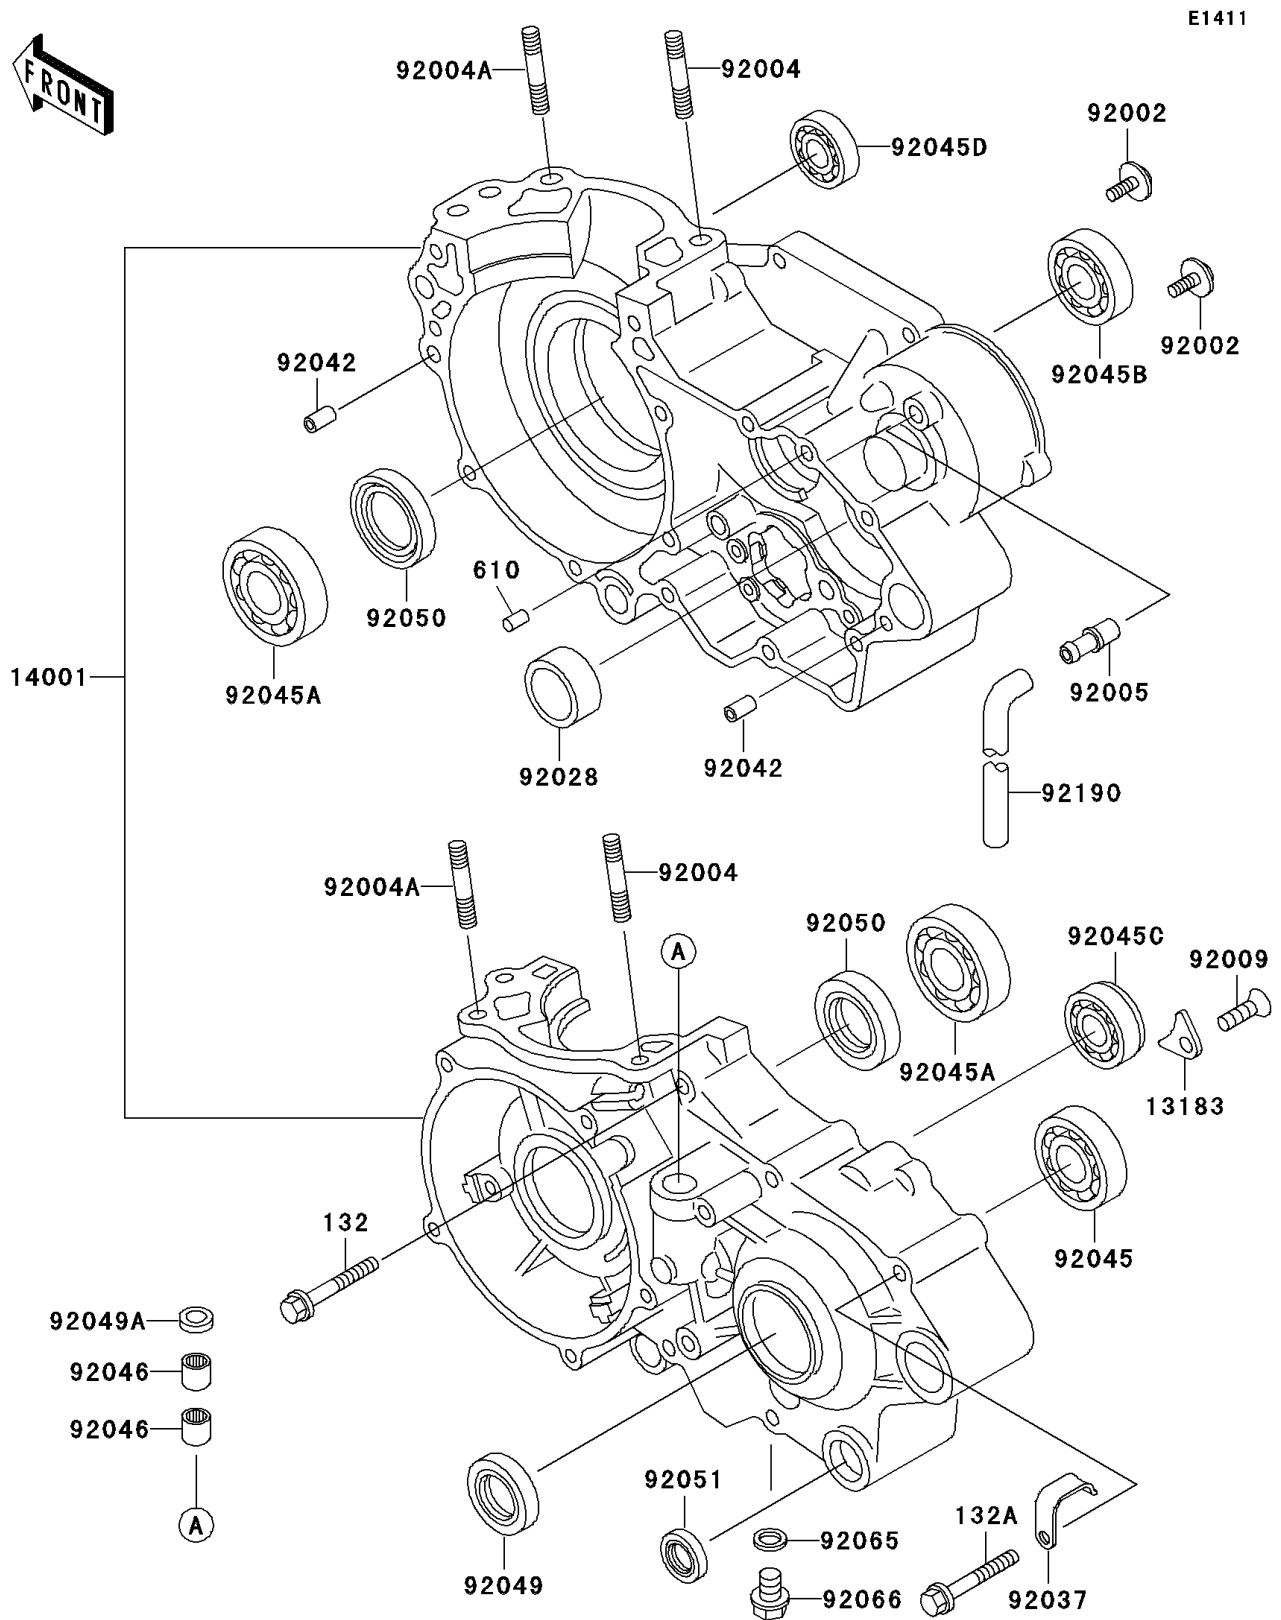

1999 KX500

PARTS DIAGRAM

Crankcase

1999 KX500

PARTS LIST

Crankcase

Kawasaki

Let the Good Times Roll®

ITEM NAME

PART NUMBER

QUANTITY
