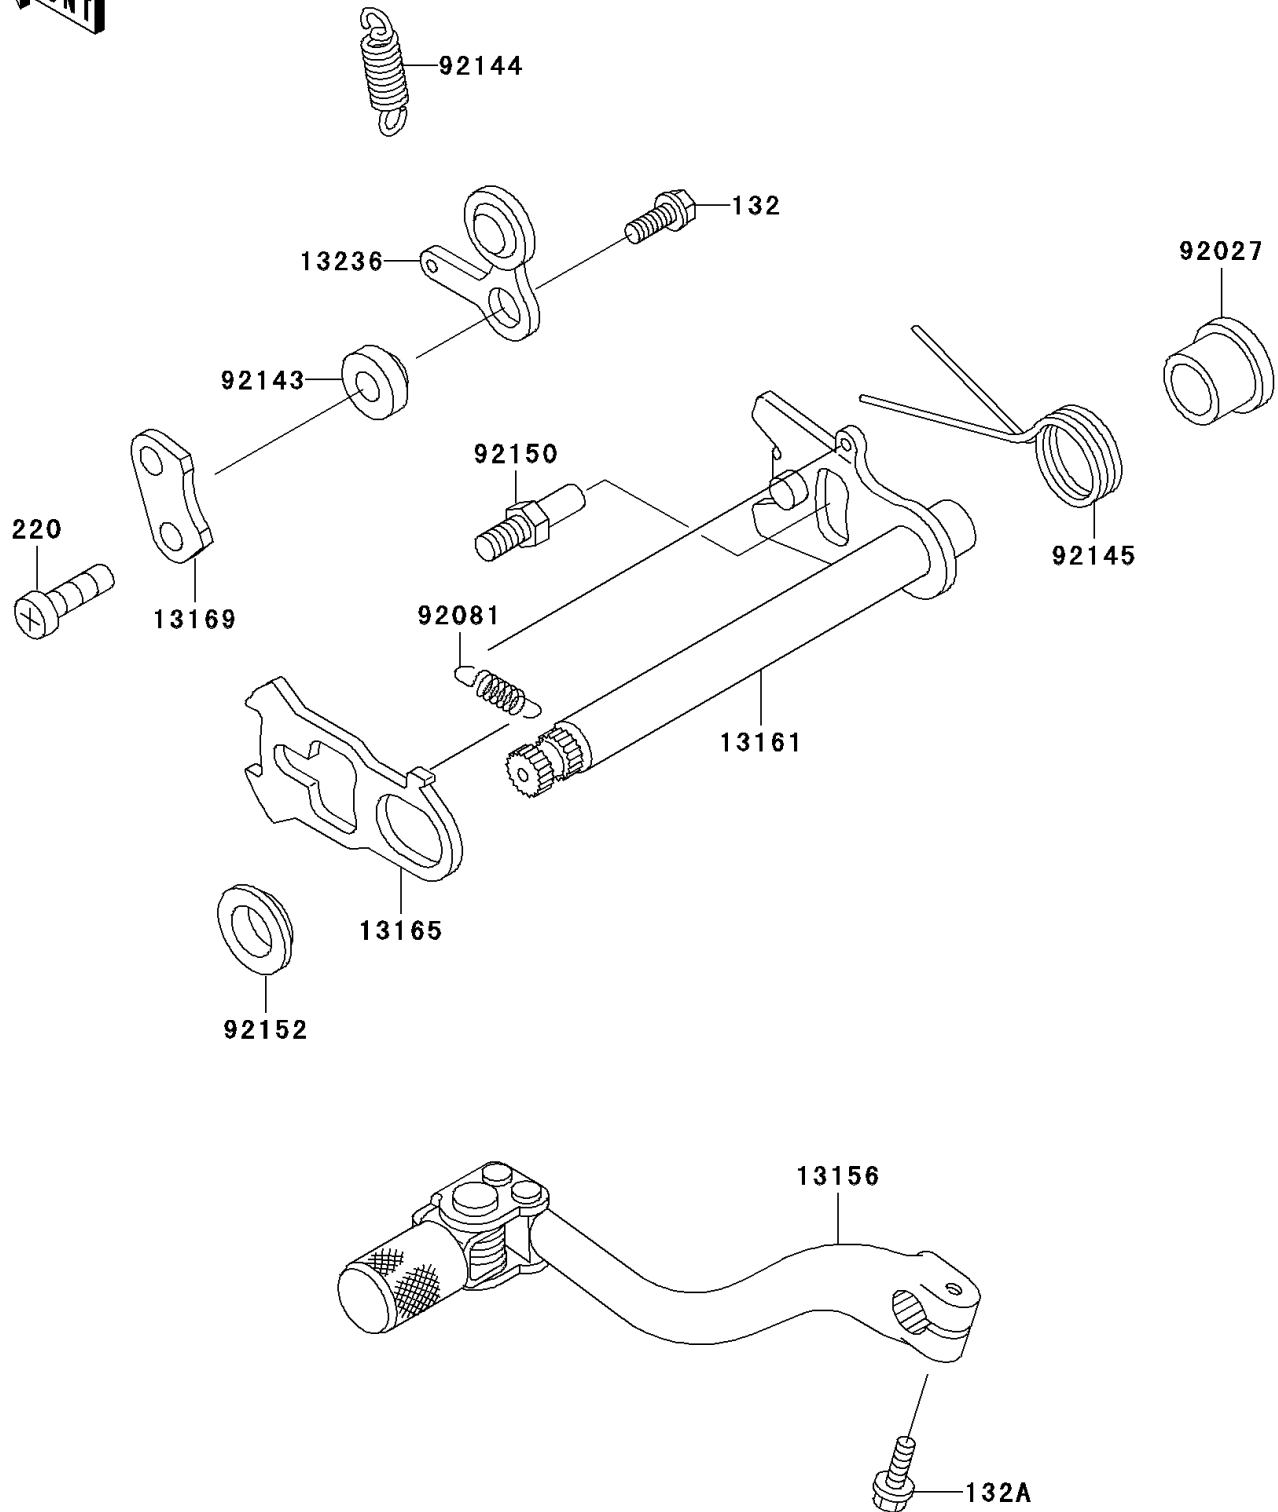

1999 KX500

PARTS DIAGRAM

Gear Change Mechanism

E1370

1999 KX500

PARTS LIST

Gear Change Mechanism

ITEM NAME

PART NUMBER

QUANTITY
