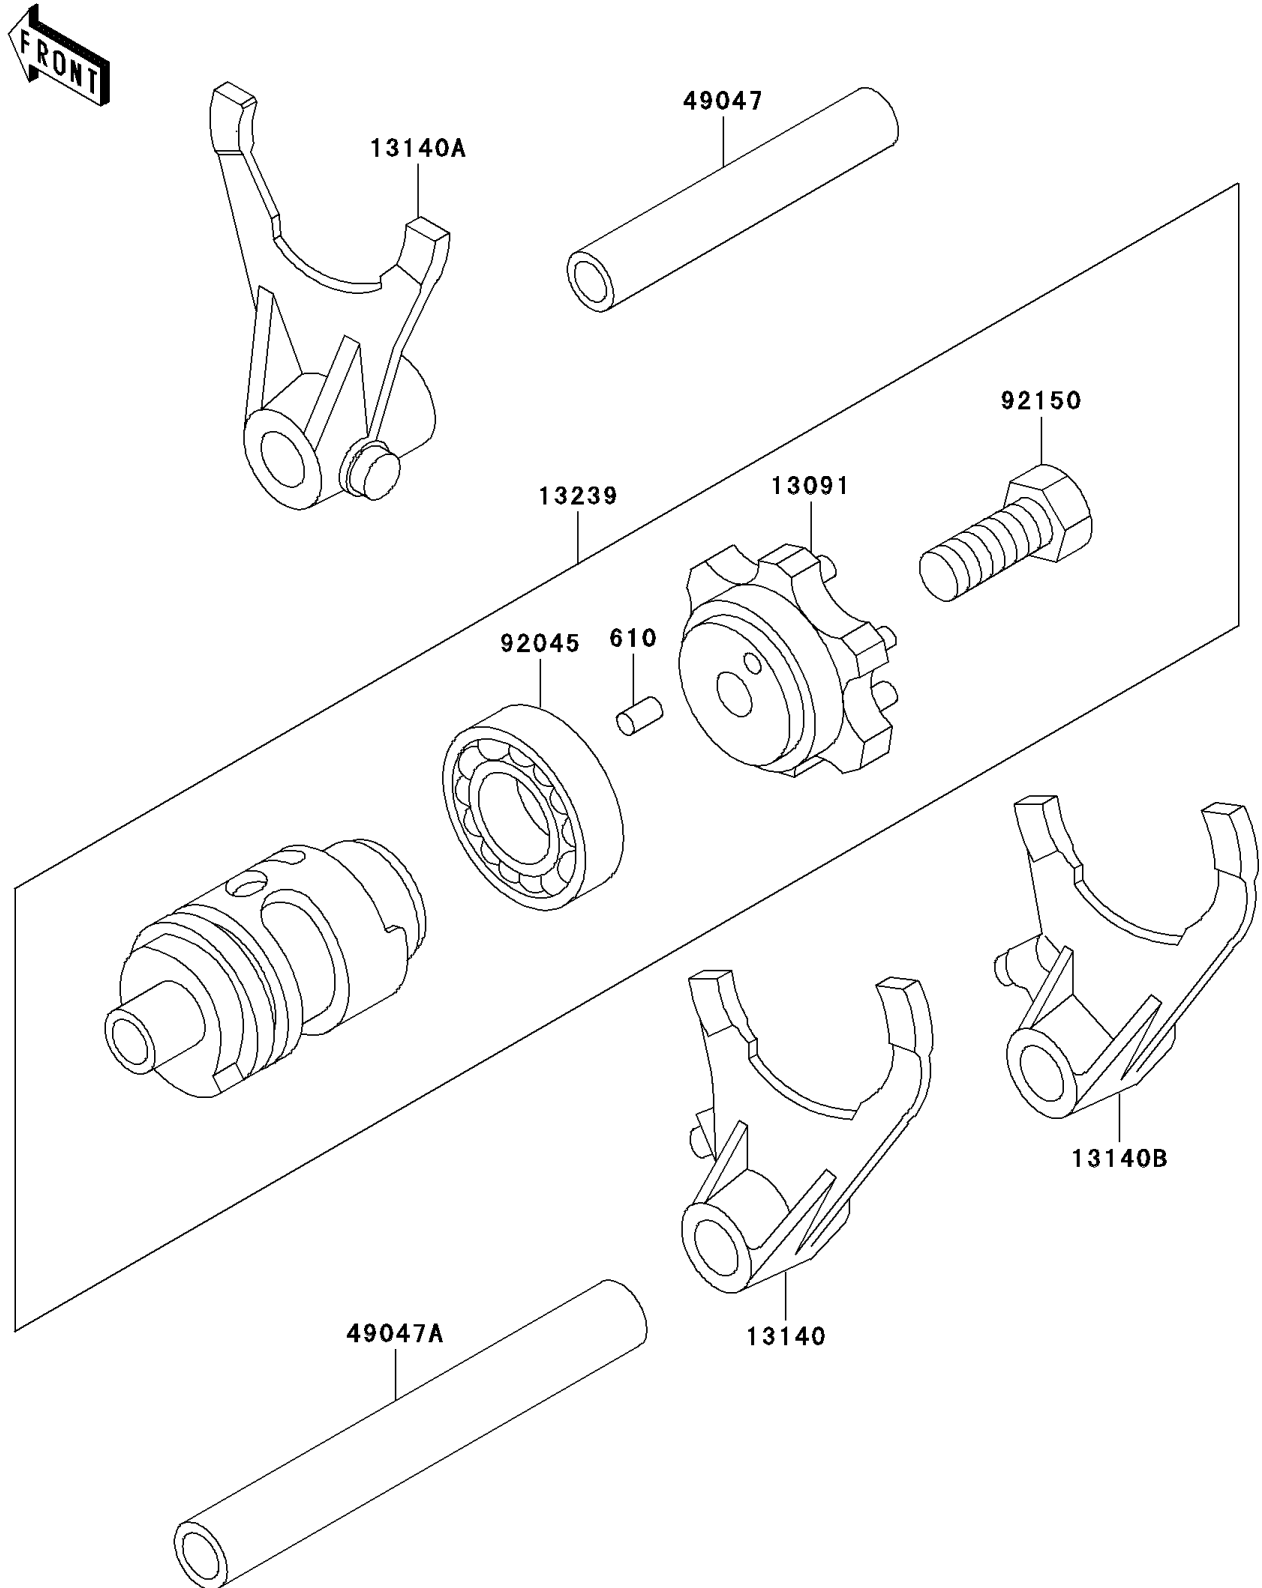

2001 KX500

PARTS DIAGRAM

Gear Change Drum/Shift Fork(s)

E1362

2001 KX500

PARTS LIST

Gear Change Drum/Shift Fork(s)

ITEM NAME

PART NUMBER

QUANTITY
