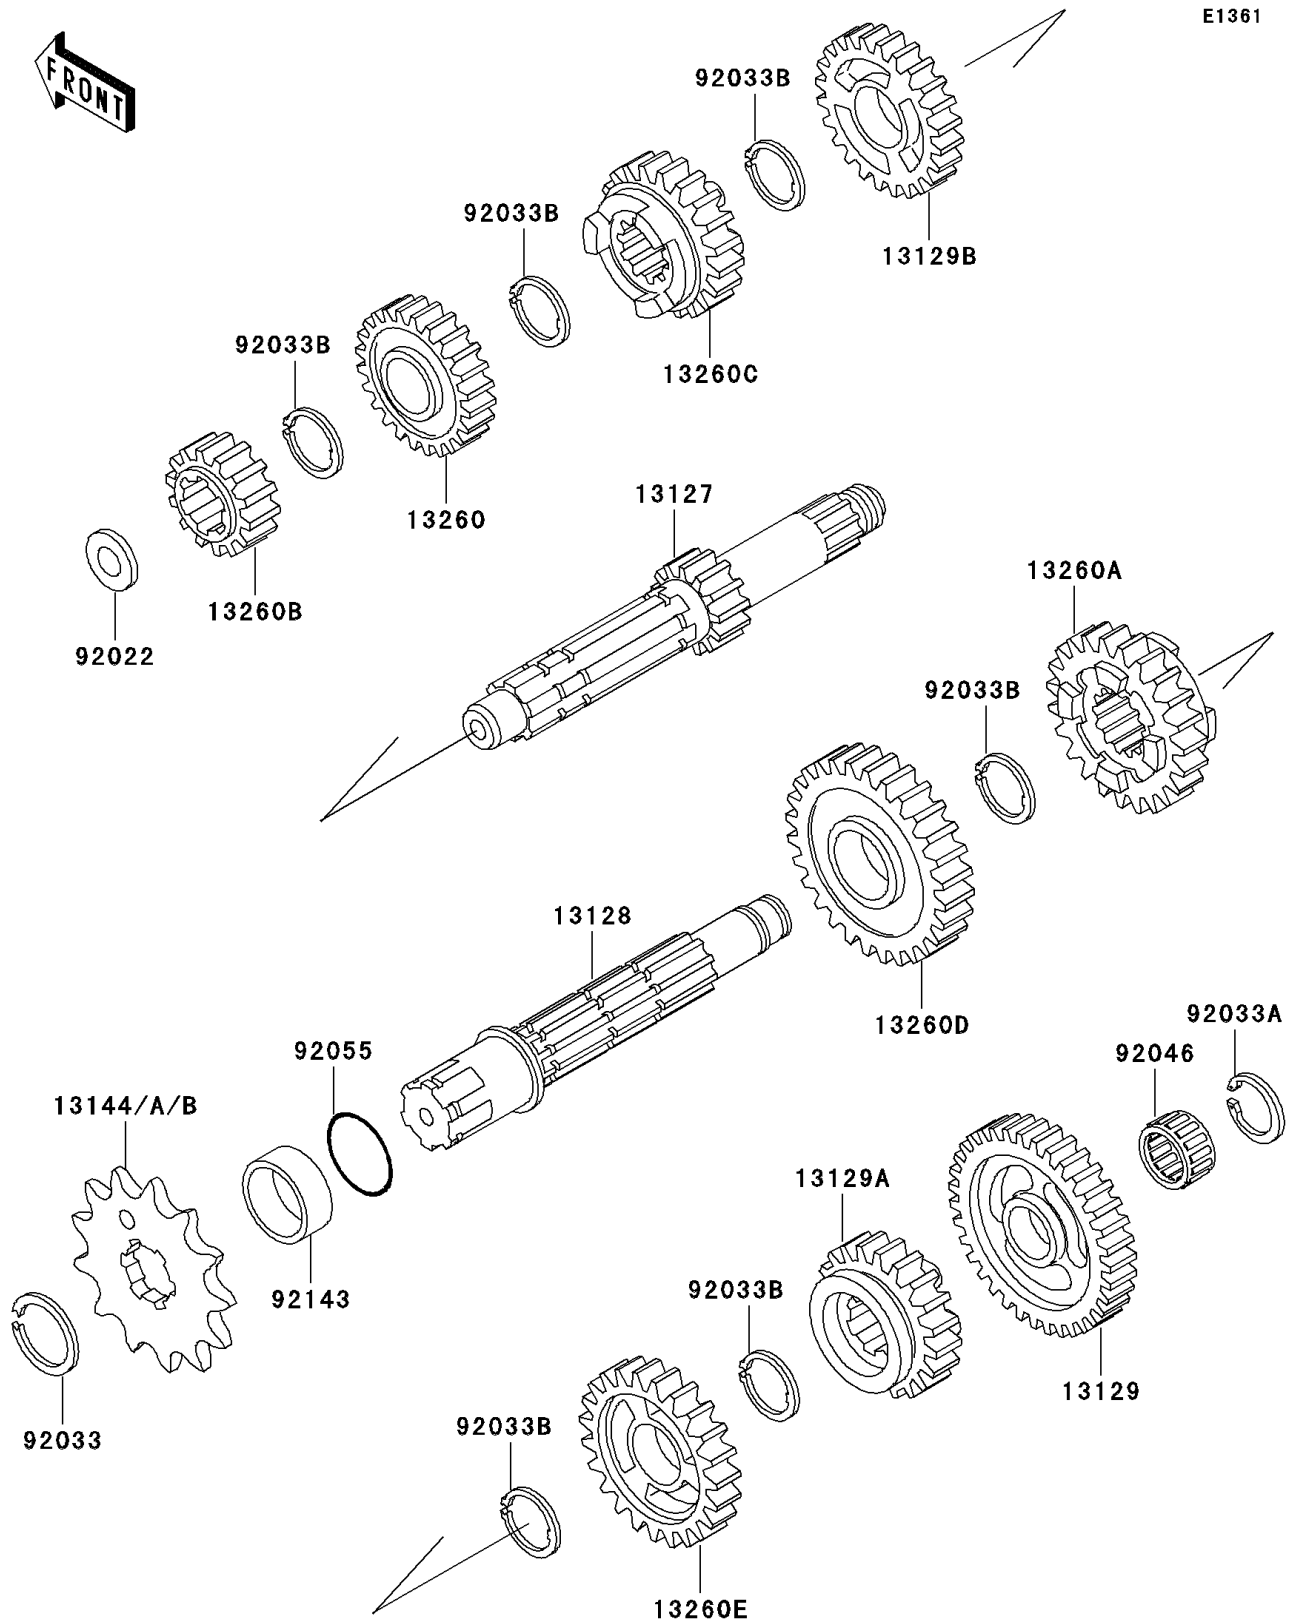

2001 KX500

PARTS DIAGRAM

Transmission

2001 KX500

PARTS LIST

Transmission

Kawasaki

Let the Good Times Roll®

ITEM NAME

PART NUMBER

QUANTITY
