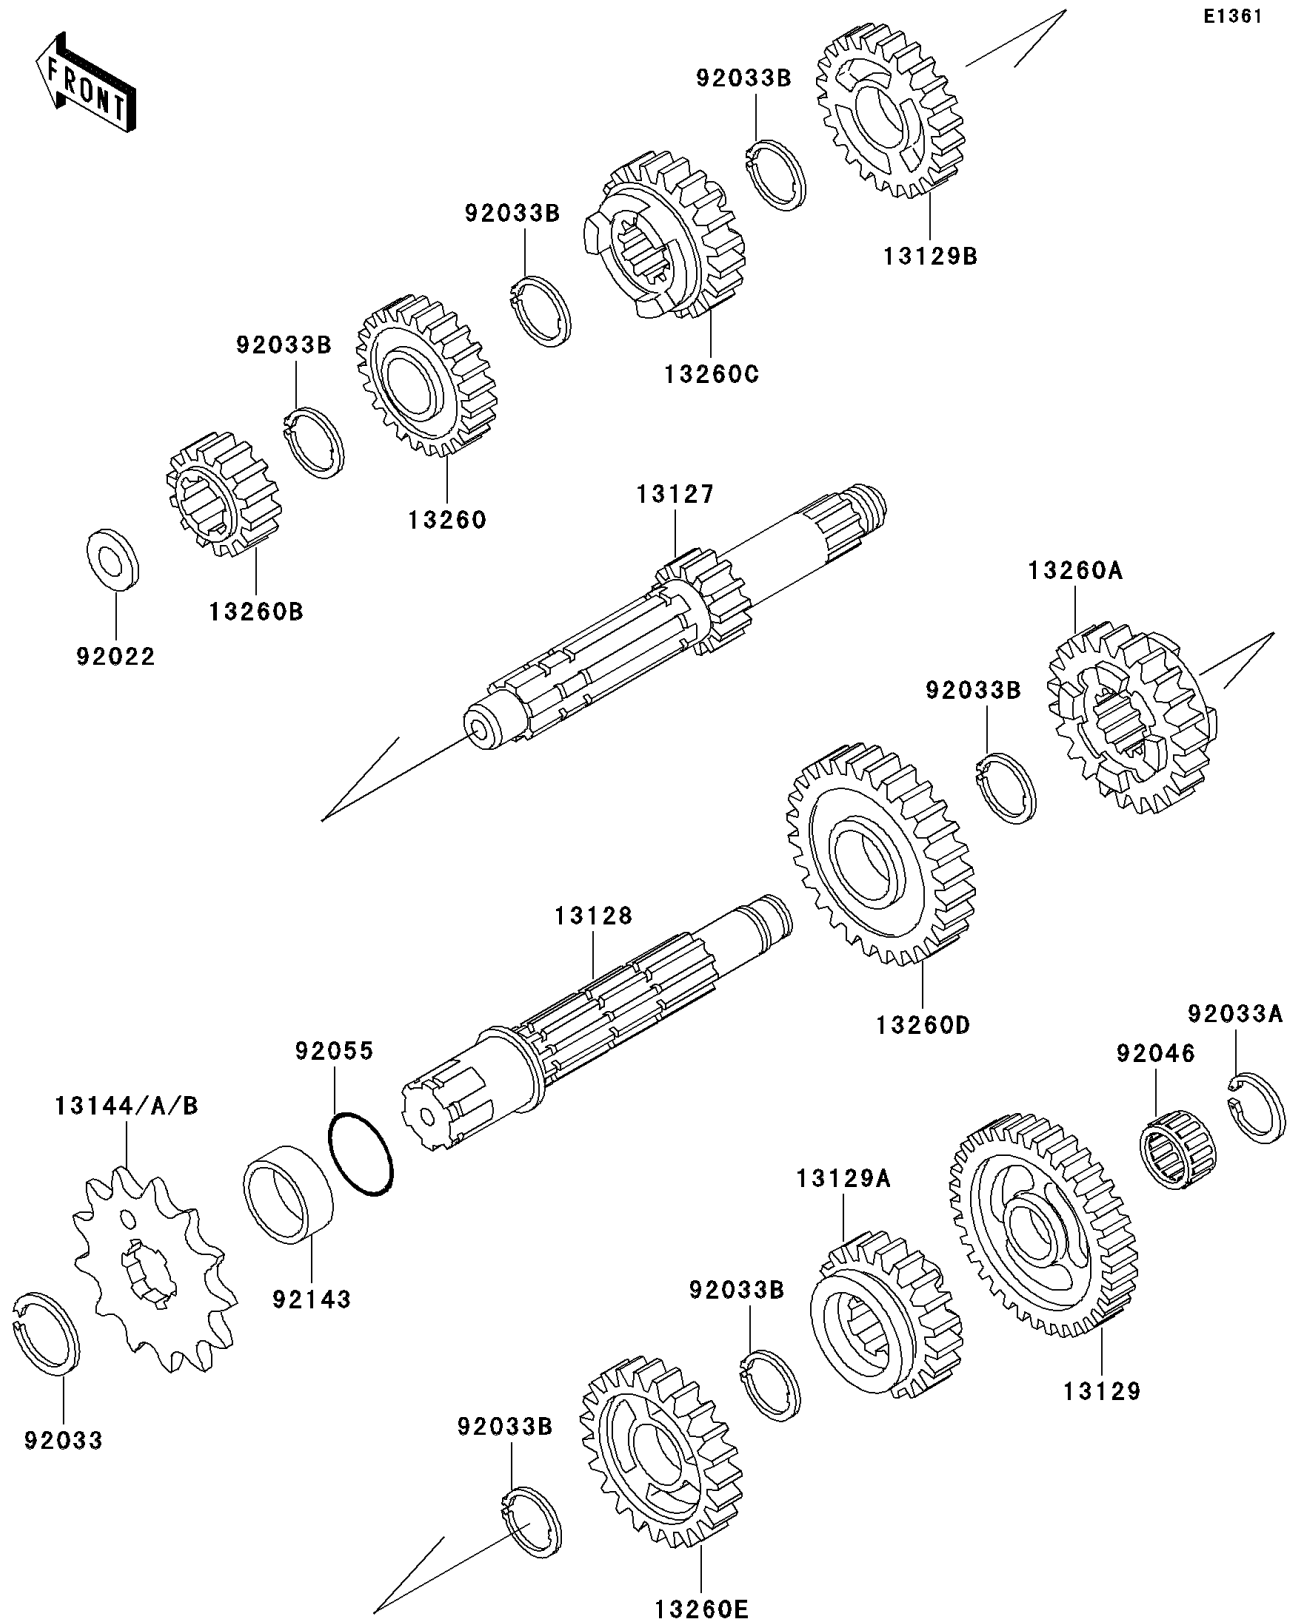

1998 KX500

PARTS DIAGRAM

Transmission

1998 KX500

PARTS LIST

Transmission

Kawasaki

Let the Good Times Roll®

ITEM NAME

PART NUMBER

QUANTITY
