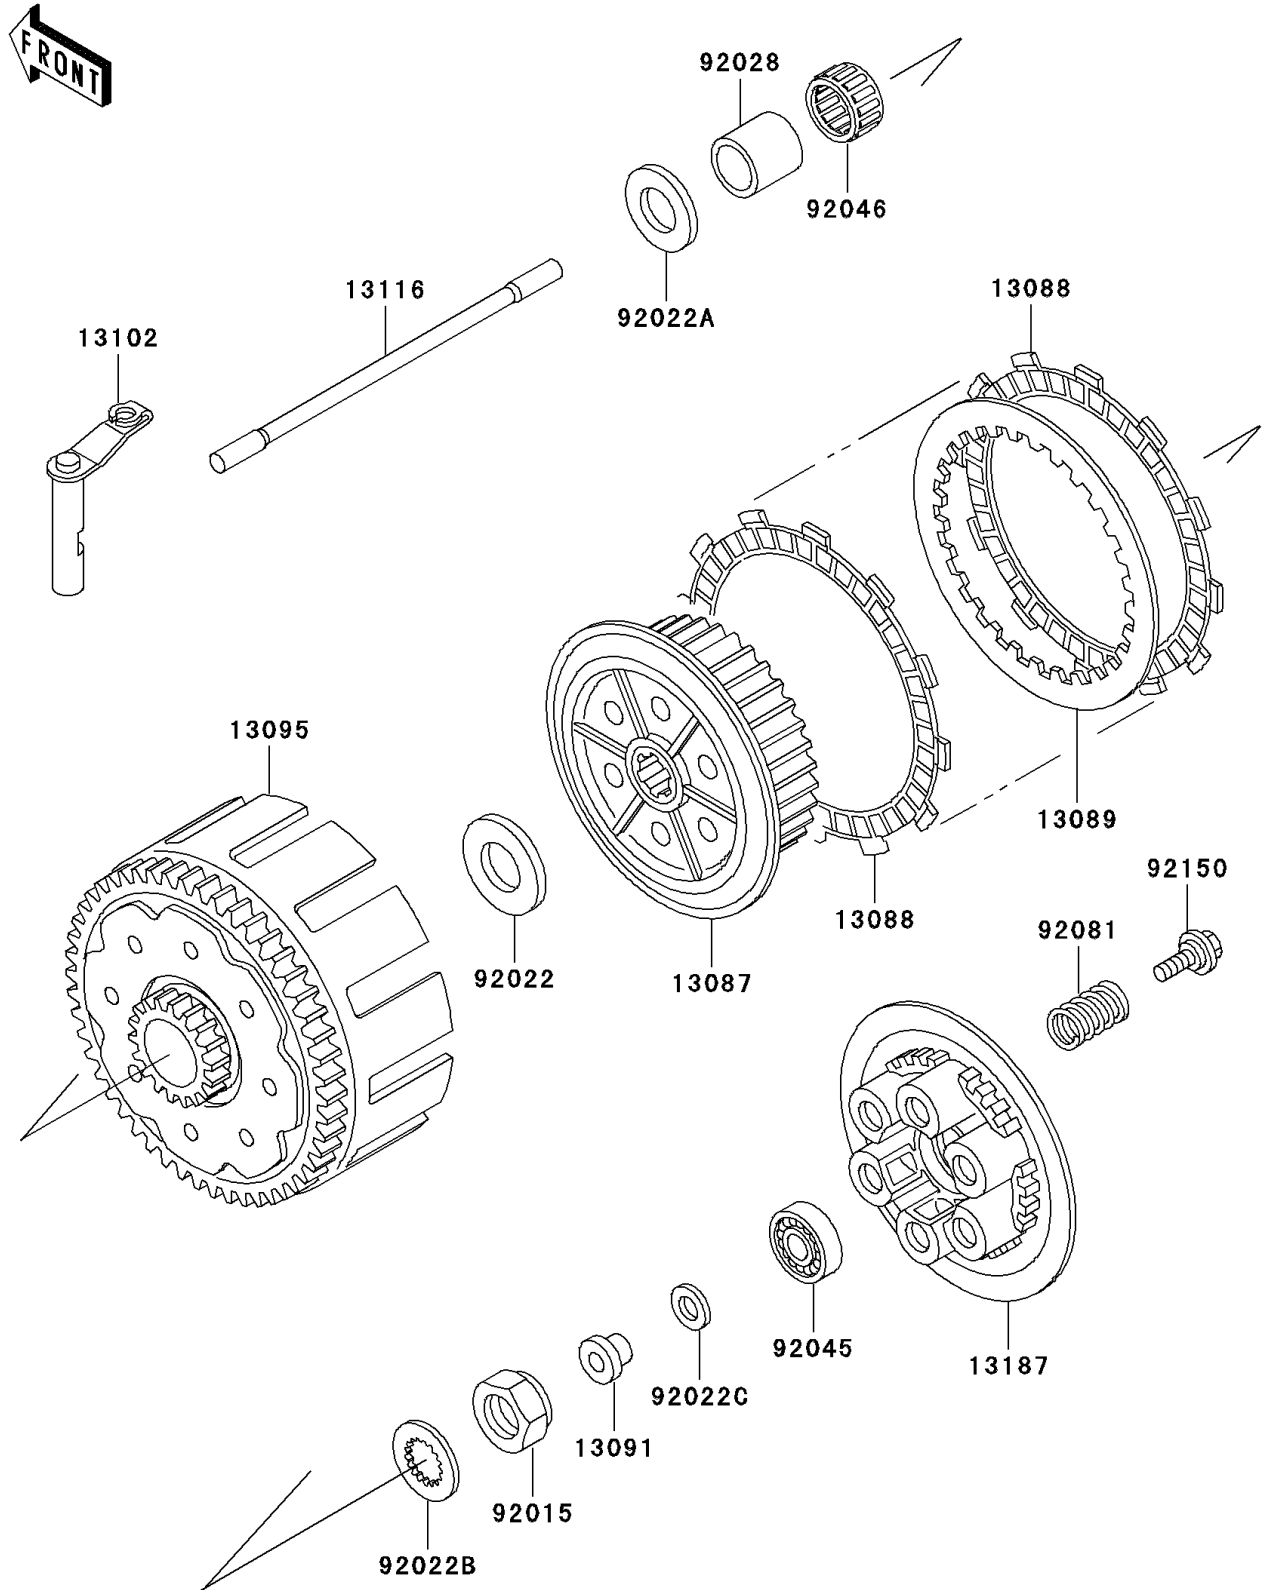

1998 KX500

PARTS DIAGRAM

Clutch

E1350

1998 KX500

PARTS LIST

Clutch

Kawasaki

Let the Good Times Roll®

ITEM NAME

PART NUMBER

QUANTITY
