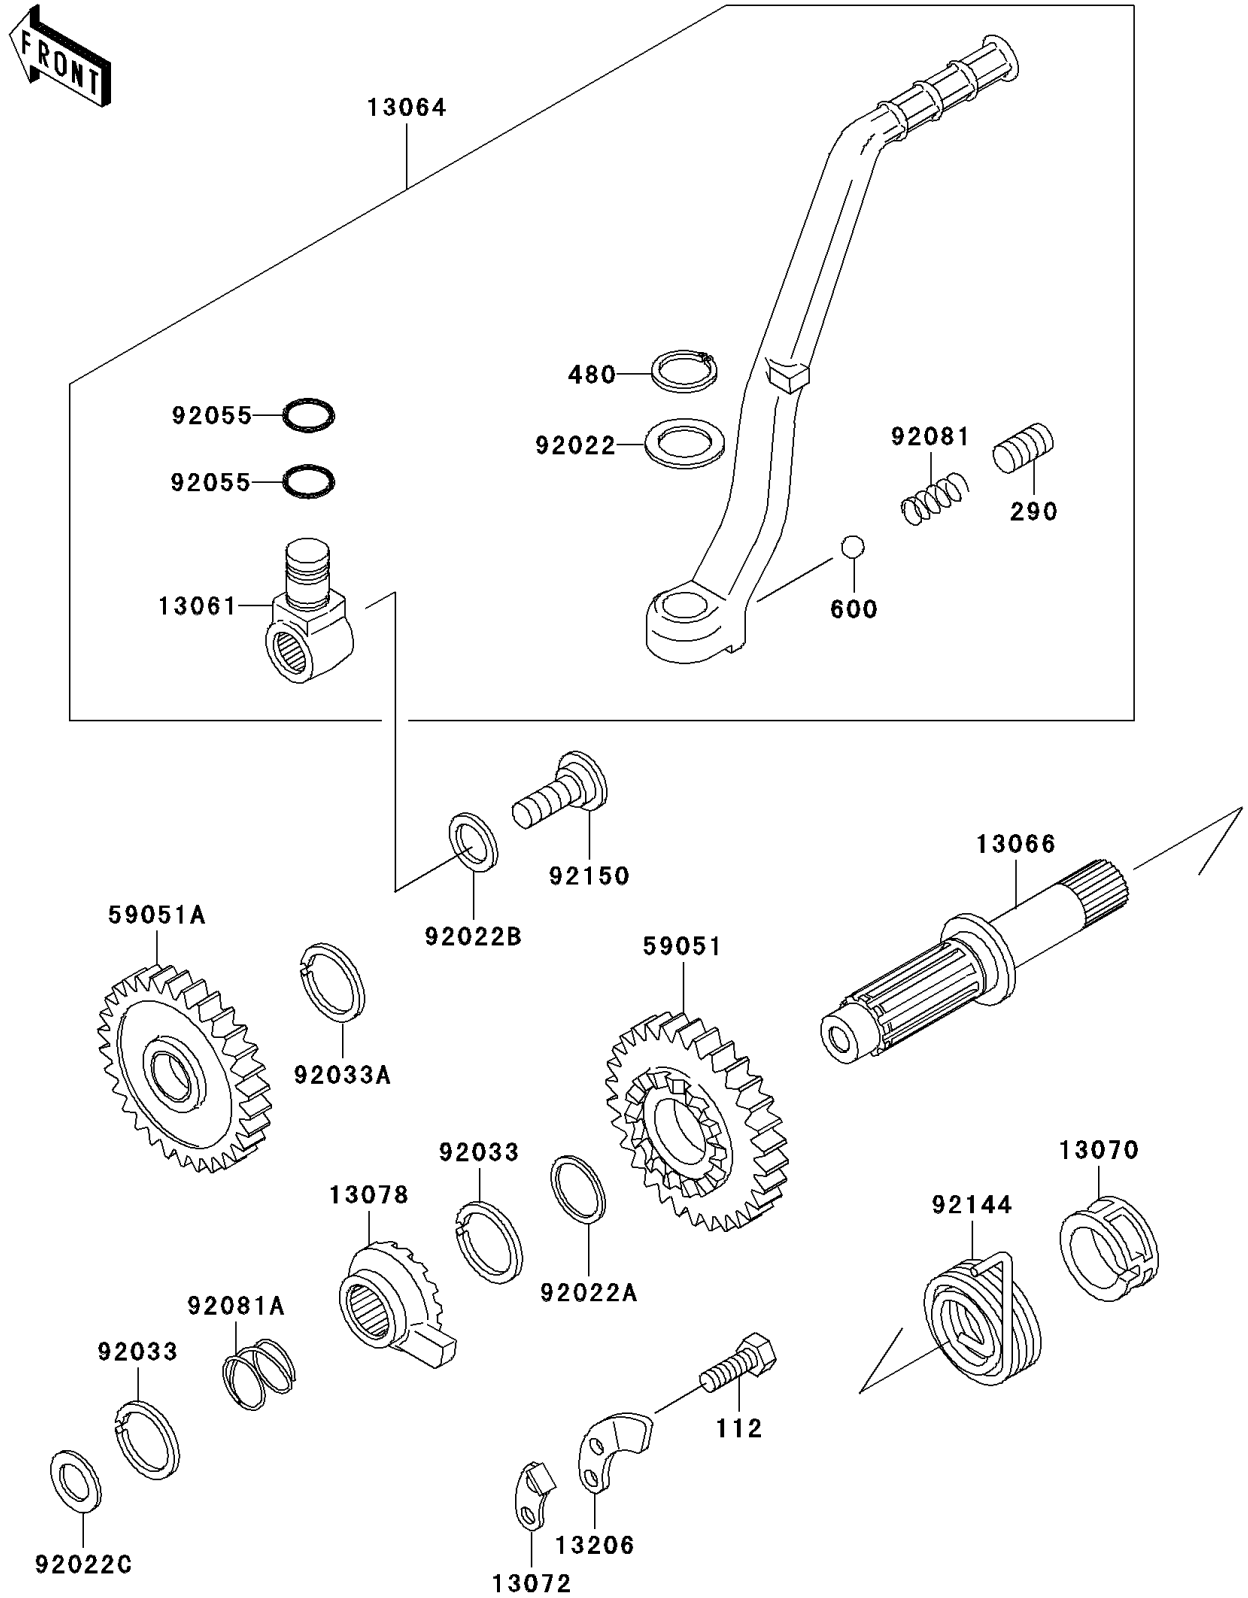

2001 KX500

PARTS DIAGRAM

Kickstarter Mechanism

E1340

2001 KX500

PARTS LIST

Kickstarter Mechanism

ITEM NAME	PART NUMBER	QUANTITY
-----------	-------------	----------
