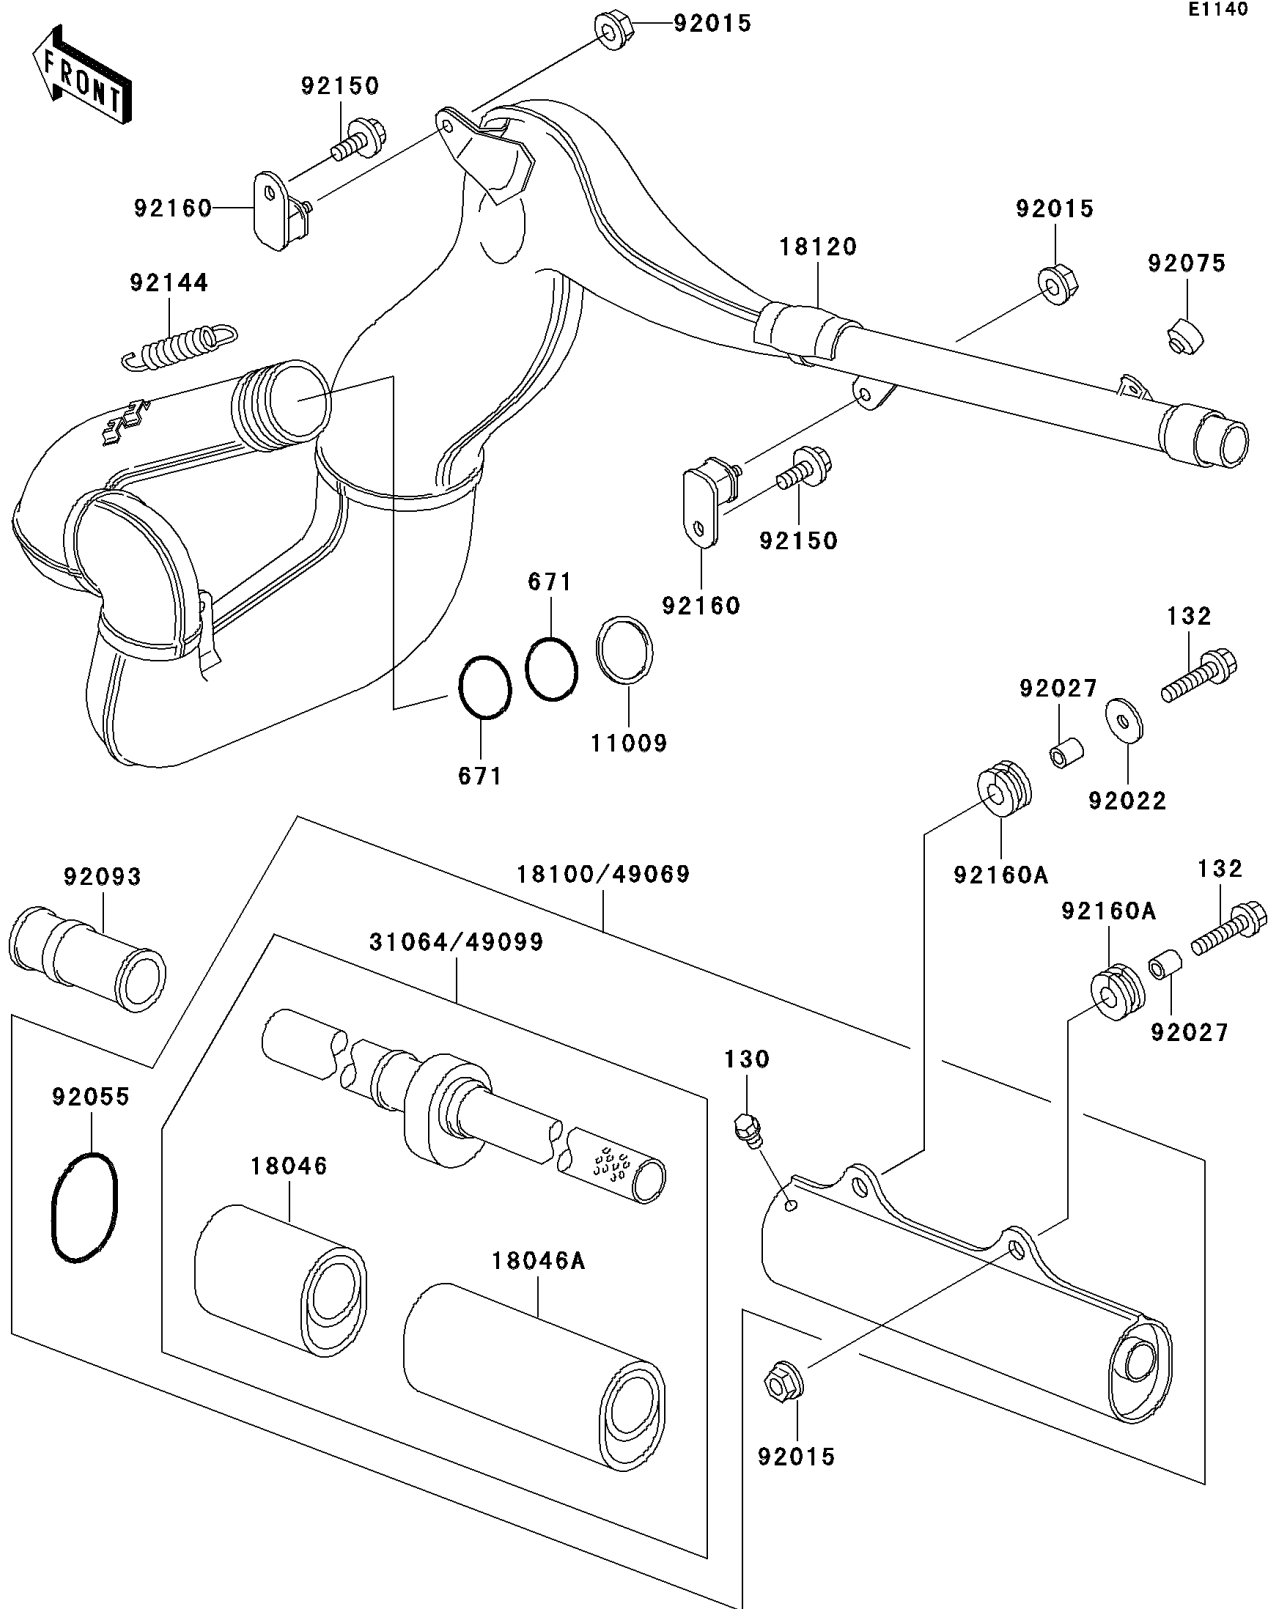

2001 KX500

PARTS DIAGRAM

Muffler(s)

2001 KX500

PARTS LIST

Muffler(s)

Kawasaki

Let the Good Times Roll®

ITEM NAME

PART NUMBER

QUANTITY
